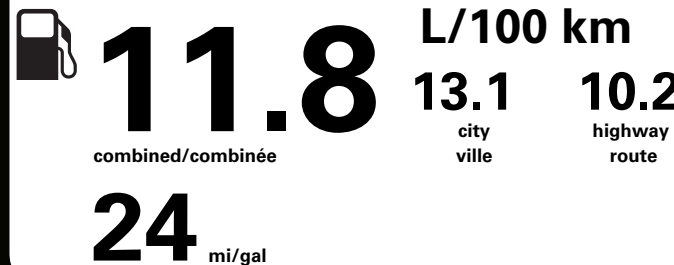

- ADVANCETRAC™/ROLL STABILITY CONTROL AIRBAGS - SAFETY CANOPY® AIRBAGS-DRIVER/PASSENGER CENTRE HIGH MOUNT STOPLAMP DAYTIME RUNNING LIGHTS PERIMETER ALARM SECURE PKG 1 YR INCLUDED SECURILOCK® ANTI-THEFT SYS SOS POST CRASH ALERT SYST TIRE PRESSURE MONITOR SYS

WARRANTY

- 3YR/60,000KM BASIC 5YR/100,000KM POWERTRAIN ROADSIDE ASSISTANCE 24 HRS

INCLUDED ON THIS VEHICLE

(MSRP)*

EQUIPMENT GROUP 303A

10,035.00

- XLT SERIES SIDEVIEW MIRROR SPOTLIGHT-LED POWER SLIDING REAR WINDOW B&O SOUND SYSTEM MOBILE OFFICE PACKAGE WIRELESS CHARGING PAD REAR PRIVACY GLASS W/DFRST

OPTIONAL EQUIPMENT/OTHER

- 2026 MODEL YEAR FEDERAL EXCISE TAX 275/60R20 BSW ALL-TERRAIN 3.55 NON-LIMITED-SLIP AXLE 6650# GVWR PACKAGE XLT BLACK APPEARANCE PKG PLUS .20" GLOSS BLACK PNTD ALUM WHL 50 STATE EMISSIONS TWIN PANEL MOONROOF BED UTILITY PACKAGE TAILGATE STEP CONN PKG: 1YR INCL W/FORD APP ACTVX TRIM 40/CON/40 FR SEAT

100.00

NO CHARGE

2,875.00

NO CHARGE

1,750.00

1,125.00

NO CHARGE

PRICE INFORMATION

BASE PRICE $67,025.00 TOTAL OPTIONS/OTHER 15,885.00

TOTAL VEHICLE & OPTIONS/OTHER DESTINATION & DELIVERY 82,910.00 2,695.00

TOTAL BEFORE REDUCTIONS 85,605.00 2.7L ECOBOOST DISCOUNT - 500.00 XLT SERIES DISCOUNT - 1,750.00

TOTAL REDUCTIONS - 2,250.00

"THIS VEH. NOT INTENDED FOR SALE OR REGISTRATION IN US" RETAIL PRICES EXCLUDE GST/HST

Gasoline Vehicle Véhicule à essence

Fuel Consumption / Consommation de carburant

Annual fuel COST for an annual distance of 20,000 km, and an average fuel price of $1.50 per litre

$ 3 540

Coût annuel en carburant

pour une distance annuelle de 20 000 km, et un prix moyen du carburant de 1,50 $ par litre

Standard pickup trucks range from / Les camionnettes ordinaires font entre 2.7 - 19.7 L_e/100 km

L_e is gasoline litre equivalent L_e signifie litre équivalent d'essence