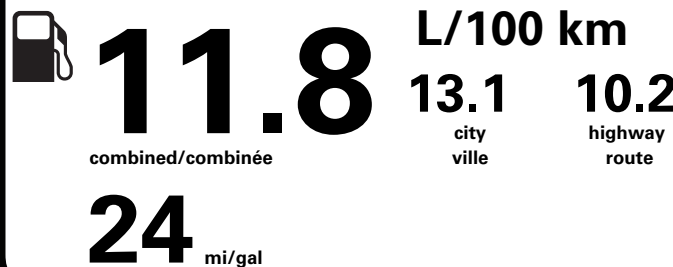

- 2026 MODEL YEAR
- FEDERAL EXCISE TAX
- 275/65R18 BSW ALL-TERRAIN
- 3.55 NON-LIMITED-SLIP AXLE
- 6650# GVWR PACKAGE
- XLT BLACK APPEARANCE PACKAGE
- .18" GLOSS BLACK WHEELS
- 50 STATE EMISSIONS
- CONN PKG: 1YR INCL W/FORD APP
- SPORT CLOTH 40/CON/40 FR SEAT

(MSRP)*

7,440.00

100.00

NO CHARGE

1,075.00

NO CHARGE

NO CHARGE

PRICE INFORMATION

BASE PRICE $67,025.00
TOTAL OPTIONS/OTHER 8,615.00

TOTAL VEHICLE & OPTIONS/OTHER 75,640.00
DESTINATION & DELIVERY 2,695.00

TOTAL BEFORE REDUCTIONS 78,335.00
2.7L ECOBOOST DISCOUNT - 500.00
XLT SERIES DISCOUNT - 1,750.00

TOTAL REDUCTIONS - 2,250.00

"THIS VEH. NOT INTENDED FOR
SALE OR REGISTRATION IN US"
RETAIL PRICES EXCLUDE
GST/HST

(MSRP)*

SOLD TO/VENDU A
Cotrac Ford Lincoln Sales Inc.
204 Currie Road
Dutton ON CAN N0L 1J0

B80 240

RAMP ONE/
TERMINAL UN

CS59

DEALER NO./CONCESSIONNAIRE

B80 240

SHIP TO (IF OTHER THAN SOLD TO) /
EXPEDIER A (SI AUTRE QUE L'ACHETEUR)

RAMP TWO/
TERMINAL DEUX

FINAL ASSEMBLY PLANT/
USINE DE MONTAGE

DEARBORN

SHIP THROUGH/EXPEDIER VIA

METHOD OF TRANSP /
MODE DE TRANSPORT

CONVOY

ITEM #: B8-W000 O/T 1

SPECIAL ORDER

TB091 N RE 2X 635 001075 02 09 26

TOTAL MSRP $76,085.00

* MANUFACTURER'S SUGGESTED RETAIL PRICE = MSRP

* NOTE: THIS PRICE HAS BEEN DEVELOPED AS A GUIDE. DEALERS MAY SELL FOR LESS AND ARE NOT UNDER ANY OBLIGATION TO ACCEPT THIS SUGGESTED RETAIL PRICE.

Gasoline Vehicle
Véhicule à essence

Fuel Consumption / Consommation de carburant

Annual fuel **COST**
for an annual distance of 20,000 km, and an average fuel price of $1.50 per litre

$ 3 540

Coût annuel en carburant

pour une distance annuelle de 20 000 km, et un prix moyen du carburant de 1,50 $ par litre

Standard pickup trucks range from /
Les camionnettes ordinaires font entre
2.7 - 19.7 L_e/100 km

L_e is gasoline litre equivalent
L_e signifie litre équivalent d'essence

Carbon Dioxide Rating / Indice de dioxyde de carbone

Tailpipe emissions only / Émissions du tuyau d'échappement seulement

Smog Rating / Indice de Smog

Estimates are based on Government of Canada approved criteria and testing methods. Vehicle's actual fuel consumption will vary.

Estimations établies selon des méthodes d'essai et des critères approuvés par le gouvernement du Canada. La consommation de carburant réelle du véhicule variera.

For more information visit

vehicles.nrcan.gc.ca

Pour plus d'information visitez

vehicules.nrcan.gc.ca

U.S. GOVERNMENT SAFETY RATINGS
COTES DE SÉCURITÉ DU GOUVERNEMENT AMÉRICAIN

Overall Vehicle Score / Cote globale du véhicule	★★★★★
Frontal Crash / Collision frontale	★★★★★
Side Crash / Collision latérale	★★★★★
Rollover / Capotage	★★★★

Star ratings range from 1 to 5 stars (*****), with 5 being the highest.
Les cotes varient de 1 à 5 étoiles (*****), 5 étant la cote la plus élevée.

Source: U.S. National Highway Traffic Safety Administration
For more information / Pour de plus amples renseignements
www.safercar.gov

1FTEW3LP5TFA57178

FordPass Connect™

Download the FordPass™ app* and you can:

- Access Vehicle Control Features
- Remotely start, lock and unlock your vehicle.
- Locate your vehicle and check approximate fuel range.
- Receive vehicle health alerts.

Activate 4G LTE Wi-Fi Hotspot

- New vehicles include a 3-month or 3GB data (whichever comes first) Wi-Fi trial.
- Connect up to ten Wi-Fi-equipped devices.

Ask your sales consultant for more details.

Scan code not operational at this time

FOR PLANT USE ONLY

Insist on Ford Protect! The only extended service plan fully backed by Ford and honored at every Ford dealership in the US and Canada. See your Ford dealer for additional details, or visit www.ford.ca for more information.

Personalize your vehicle with Ford Custom Accessories. Genuine Ford Accessories are engineered for your vehicle and can be included under the Ford New Vehicle Limited Warranty. Certain conditions, limitations and exclusions apply. See your Dealer for details.