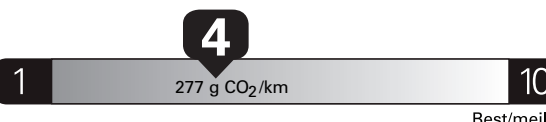

- •XLT SERIES
- •SIDEVIEW MIRROR SPOTLIGHT-LED
- •POWER SLIDING REAR WINDOW
- •REAR PRIVACY GLASS W/DFRST

OPTIONAL EQUIPMENT/OTHER

- 2026 MODEL YEAR
- FEDERAL EXCISE TAX
- 275/65R18 BSW ALL-TERRAIN
- 3.55 NON-LIMITED-SLIP AXLE
- 6650# GVWR PACKAGE
- XLT BLACK APPEARANCE PACKAGE
- .18" GLOSS BLACK WHEELS
- SKID PLATES
- 50 STATE EMISSIONS
- CONN PKG: 1YR INCL W/FORD APP
- SPORT CLOTH 40/CON/40 FR SEAT

100.00

NO CHARGE

1,075.00

120.00

NO CHARGE

NO CHARGE

PRICE INFORMATION

BASE PRICE $67,025.00
TOTAL OPTIONS/OTHER 8,735.00

TOTAL VEHICLE & OPTIONS/OTHER 75,760.00
DESTINATION & DELIVERY 2,695.00

TOTAL BEFORE REDUCTIONS 78,455.00
2.7L ECOBOOST DISCOUNT - 500.00
XLT SERIES DISCOUNT - 1,750.00

TOTAL REDUCTIONS - 2,250.00

**"THIS VEH. NOT INTENDED FOR
SALE OR REGISTRATION IN US"
RETAIL PRICES EXCLUDE
GST/HST**

(MSRP)*

Canada

ENERGUIDE

Gasoline Vehicle
Véhicule à essence

Fuel Consumption / Consommation de carburant

11.8 L/100 km
combined/combinée

13.1 city
ville

10.2 highway
route

24 mi/gal

Annual fuel COST
for an annual distance of 20,000 km, and an
average fuel price of $1.50 per litre

$ 3 540

Coût annuel en carburant
pour une distance annuelle de 20 000 km, et un
prix moyen du carburant de 1,50 $ par litre

**Standard pickup trucks range
from /
Les camionnettes ordinaires font
entre**
2.7 - 19.7 L_e/100 km

L_e is gasoline litre equivalent
L_e signifie litre équivalent d'essence

Carbon Dioxide Rating / Indice de dioxyde de carbone