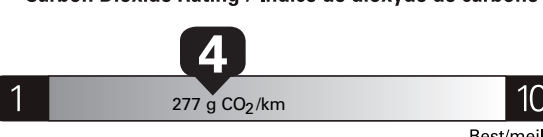

Carbon Dioxide Rating / Indice de dioxyde de carbone

Tailpipe emissions only / Émissions du tuyau d'échappement seulement