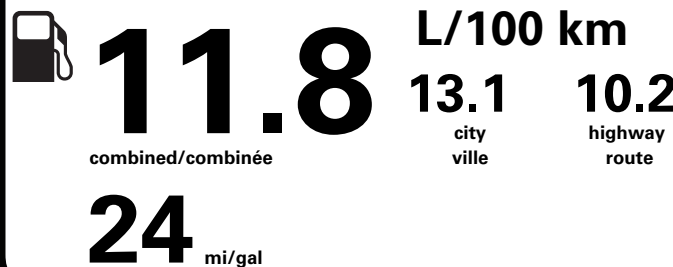

SAFETY/SECURITY

- ADVANCETRAC™W/ROLL STABILITY CONTROL
- AIRBAGS - SAFETY CANOPY®
- AIRBAGS-DRIVER/PASSENGER
- CENTRE HIGH MOUNT STOPLAMP
- DAYTIME RUNNING LIGHTS
- PERIMETER ALARM
- SECURE PKG 1 YR INCLUDED
- SECURILOCK® ANTI-THEFT SYS
- SOS POST CRASH ALERT SYST
- TIRE PRESSURE MONITOR SYS

WARRANTY

- 3YR/60,000KM BASIC
- 5YR/100,000KM POWERTRAIN
- ROADSIDE ASSISTANCE 24 HRS

INCLUDED ON THIS VEHICLE

(MSRP)*

EQUIPMENT GROUP 302A

- •XLT SERIES
- •SIDEVIEW MIRROR SPOTLIGHT-LED
- •POWER SLIDING REAR WINDOW
- •REAR PRIVACY GLASS W/DFRST

7,440.00

OPTIONAL EQUIPMENT/OTHER

- 2026 MODEL YEAR
- FEDERAL EXCISE TAX
- 275/60R20 BSW ALL-TERRAIN
- 3.55 NON-LIMITED-SLIP AXLE
- 6650# GVWR PACKAGE
- XLT BLACK APPEARANCE PKG PLUS
- .20" GLOSS BLACK PNTD ALUM WHL
- 50 STATE EMISSIONS
- CONN PKG: 1YR INCL W/FORD APP
- SPORT CLOTH 40/CON/40 FR SEAT

100.00
NO CHARGE
NO CHARGE
2,275.00
NO CHARGE
NO CHARGE

PRICE INFORMATION

BASE PRICE	$67,025.00
TOTAL OPTIONS/OTHER	9,815.00
TOTAL VEHICLE & OPTIONS/OTHER	76,840.00
DESTINATION & DELIVERY	2,695.00

TOTAL BEFORE REDUCTIONS	79,535.00
2.7L ECOBOOST DISCOUNT	- 500.00
XLT SERIES DISCOUNT	- 1,750.00

TOTAL REDUCTIONS	- 2,250.00

"THIS VEH. NOT INTENDED FOR SALE OR REGISTRATION IN US" RETAIL PRICES EXCLUDE GST/HST

Gasoline Vehicle
Véhicule à essence

Fuel Consumption / Consommation de carburant

Annual fuel COST
for an annual distance of 20,000 km, and an average fuel price of $1.50 per litre

$ 3 540

Coût annuel en carburant

pour une distance annuelle de 20 000 km, et un prix moyen du carburant de 1,50 $ par litre

Standard pickup trucks range from /
Les camionnettes ordinaires font entre
2.7 - 19.7 L_e/100 km

L_e is gasoline litre equivalent
L_e signifie litre équivalent d'essence

Carbon Dioxide Rating / Indice de dioxyde de carbone

Tailpipe emissions only / Émissions du tuyau d'échappement seulement

Smog Rating / Indice de Smog

Estimates are based on Government of Canada approved criteria and testing methods. Vehicle's actual fuel consumption will vary.

Estimations établies selon des méthodes d'essai et des critères approuvés par le gouvernement du Canada. La consommation de carburant réelle du véhicule variera.

For more information visit

vehicles.nrcan.gc.ca

Pour plus d'information visitez

vehicules.nrcan.gc.ca

U.S. GOVERNMENT SAFETY RATINGS COTES DE SÉCURITÉ DU GOUVERNEMENT AMÉRICAIN

Overall Vehicle Score / Cote globale du véhicule	★★★★★
Frontal Crash / Collision frontale	★★★★★
Side Crash / Collision latérale	★★★★★
Rollover / Capotage	★★★★

Star ratings range from 1 to 5 stars (*****), with 5 being the highest. Les cotes varient de 1 à 5 étoiles (*****), 5 étant la cote la plus élevée.

Source: U.S. National Highway Traffic Safety Administration
For more information / Pour de plus amples renseignements
www.safercar.gov

FordPass Connect™

Download the FordPass™ app* and you can:

- Access Vehicle Control Features
- Remotely start, lock and unlock your vehicle.
- Locate your vehicle and check approximate fuel range.
- Receive vehicle health alerts.

- Activate 4G LTE Wi-Fi Hotspot
- New vehicles include a 3-month or 3GB data (whichever comes first) Wi-Fi trial.
- Connect up to ten Wi-Fi-equipped devices.

Ask your sales consultant for more details.

Scan code not operational at this time

FOR PLANT USE ONLY

SOLD TO/VENDU A Meadowvale Ford Sales & Serv 2230 Battleford Road Mississauga ON CAN L5N 3K6	B10 280	RAMP ONE/ TERMINAL UN CS59	DEALER NO./CONCESSIONNAIRE B10 280
SHIP TO (IF OTHER THAN SOLD TO) / EXPÉDIER A (SI AUTRE QUE L'ACHETEUR)		RAMP TWO/ TERMINAL DEUX	FINAL ASSEMBLY PLANT/ USINE DE MONTAGE DEARBORN
SHIP THROUGH/EXPÉDIER VIA	METHOD OF TRANSP / MODE DE TRANSPORT CONVOY	ITEM #: B1-D296 O/T 2	

TOTAL MSRP $77,285.00

* MANUFACTURER'S SUGGESTED RETAIL PRICE = MSRP
* NOTE: THIS PRICE HAS BEEN DEVELOPED AS A GUIDE. DEALERS MAY SELL FOR LESS AND ARE NOT UNDER ANY OBLIGATION TO ACCEPT THIS SUGGESTED RETAIL PRICE.

TC033 N RE 2X 635 000297 03 03 26

Insist on Ford Protect! The only extended service plan fully backed by Ford and honored at every Ford dealership in the US and Canada. See your Ford dealer for additional details, or visit www.ford.ca for more information.