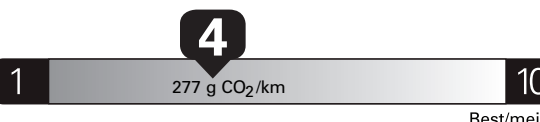

Carbon Dioxide Rating / Indice de dioxyde de carbone