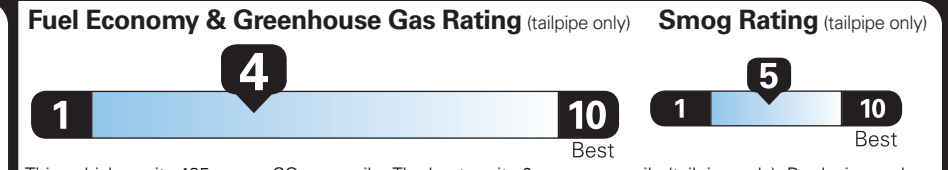

Actual results will vary for many reasons, including driving conditions and how you drive and maintain your vehicle. The average new vehicle gets 29 MPG and costs $8,500 to fuel over 5 years.

fueleconomy.gov

Calculate personalized estimates and compare vehicles

GOVERNMENT 5-STAR SAFETY RATINGS

Table with 3 columns: Rating Category (Frontal Crash, Side Crash, Rollover), Sub-category (Driver Passenger, Front seat Rear seat), and Star Rating (5 stars for all).

Star ratings range from 1 to 5 stars (★★★★★), with 5 being the highest. Source: National Highway Traffic Safety Administration (NHTSA). www.safercar.gov or 1-888-327-4236

Download the Ford app Connect your Ford with your phone*

- Available Remote Features: Remote Start, Lock and Unlock, GPS Location, Vehicle Health Monitoring

THE FORD APP, FORMERLY KNOWN AS FORDPASS® APP, IS COMPATIBLE WITH SELECT SMARTPHONE PLATFORMS. IS AVAILABLE VIA A DOWNLOAD. MESSAGE AND DATA RATES MAY APPLY. TERMS AND CONDITIONS APPLY. VISIT FORD.COM FOR OUR PRIVACY NOTICE.

Insist on Ford Protect! The only extended service plan fully backed by Ford and honored at every Ford dealership in the U.S., Canada and Mexico. See your Ford dealer or visit www.FordOwner.com.

Get Prequalified now at www.ford.com/finance

Table with columns for RAMP ONE (CW24), RAMP TWO, and CONVOY (ITEM #: 71-Q542 O/T 2)

TOTAL MSRP $51,790.00

Scan The QR Code to get more details about this vehicle

This label is affixed pursuant to the Federal Automobile Information Disclosure Act. Gasoline, License, and Title Fees, State and Local taxes are not included. Dealer installed options or accessories are not included unless listed above.

TE281 N RB 2X 645 007317 05 28 26