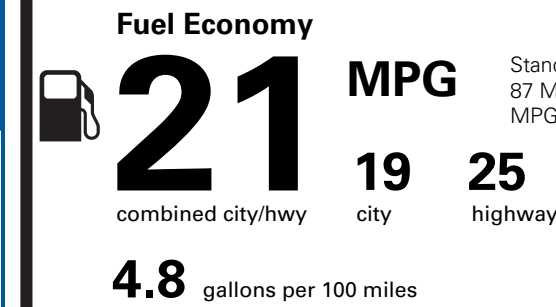

BASE PRICE \$48,055.00 TOTAL OPTIONS/OTHER 2,940.00

TOTAL VEHICLE & OPTIONS/OTHER 50,995.00 DESTINATION & DELIVERY 2,795.00

TOTAL BEFORE DISCOUNTS 53,790.00

XLT 2.7L DISCOUNT - 1,000.00

XLT CHROME PKG DISCOUNT - 1,000.00

TOTAL SAVINGS - 2,000.00

EPA DOT Fuel Economy and Environment

Gasoline Vehicle

Standard Pickup Trucks range from 12 to 87 MPG. The best vehicle rates 146 MPGe.

You spend \$3,250 more in fuel costs over 5 years compared to the average new vehicle.