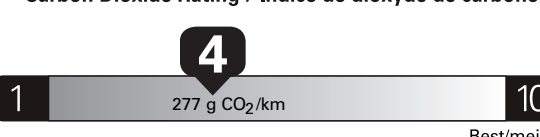

Carbon Dioxide Rating / Indice de dioxyde de carbone

Tailpipe emissions only / Émissions du tuyau d'échappement seulement