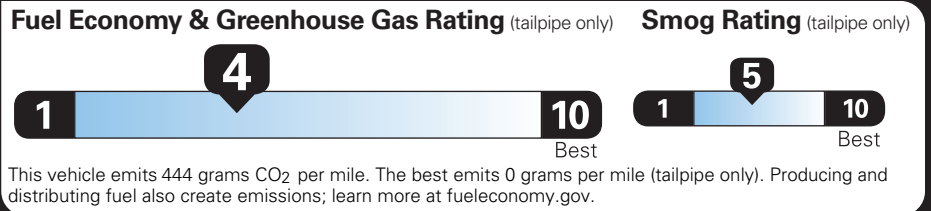

You spend **$4,000** more in fuel costs over 5 years compared to the average new vehicle.

Annual fuel cost **$2,500**

Actual results will vary for many reasons, including driving conditions and how you drive and maintain your vehicle. The average new vehicle gets 29 MPG and costs $8,500 to fuel over 5 years. Cost estimates are based on 15,000 miles per year at $3.30 per gallon. MPGe is miles per gasoline gallon equivalent. Vehicle emissions are a significant cause of climate change and smog.

fueleconomy.gov

Calculate personalized estimates and compare vehicles