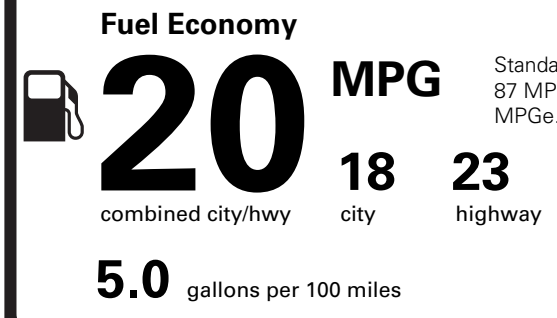

INCLUDED ON THIS VEHICLE

- **EQUIPMENT GROUP 201A**
  - STX SERIES
  - SKID PLATES
  - LINER-TRAY STYLE-NO CARPET MA
  - 18" BLACK PAINTED ALUMINUM WH
  - LED FOG LAMPS

(MSRP)

3,885.00

OPTIONAL EQUIPMENT/OTHER

- 2026 MODEL YEAR
- MARSH GRAY
- EXTENDED RANGE 36GAL FUEL TAN LT265/70R18C BSW ALL-TERRAIN 3.55 ELECTRONIC LOCK RR AXLE 6650# GVWR PACKAGE
- FRONT LICENSE PLATE BRACKET
- 50 STATE EMISSIONS
- FLOW THRU CONSOLE VINYL LID
- CONN PKG: 1 TIME 7YR

395.00

NO CHARGE

745.00

PRICE INFORMATION

BASE PRICE	$51,070.00
TOTAL OPTIONS/OTHER	5,025.00
TOTAL VEHICLE & OPTIONS/OTHER DESTINATION & DELIVERY	56,095.00
TOTAL BEFORE DISCOUNTS	58,890.00
STX FX4 DISCOUNT	- 2,000.00
STX 2.7L DISCOUNT	- 1,000.00
TOTAL SAVINGS	- 3,000.00

(MSRP)

EPA DOT Fuel Economy and Environment

Gasoline Vehicle