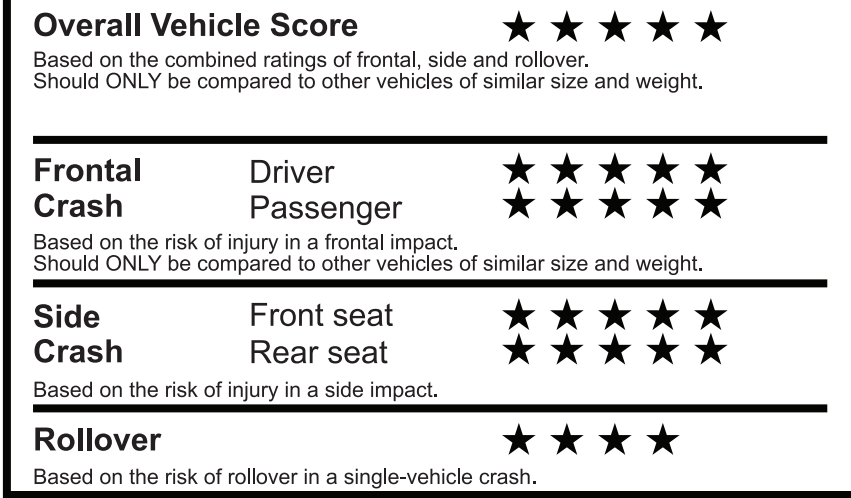

GOVERNMENT 5-STAR SAFETY RATINGS

Star ratings range from 1 to 5 stars (★★★★★), with 5 being the highest. Source: National Highway Traffic Safety Administration (NHTSA). www.safercar.gov or 1-888-327-4236

Download the Ford app

- Available Remote Features
  - Remote Start, Lock and Unlock
  - GPS Location
  - Vehicle Health Monitoring

Insist on Ford Protect! The only extended service plan fully backed by Ford and honored at every Ford dealership in the U.S., Canada and Mexico. See your Ford dealer or visit www.FordOwner.com.

Get Prequalified now at www.ford.com/finance

RAMP ONE	CV43	CONVOY	TOTAL MSRP $55,890.00
RAMP TWO	ITEM #: 13-B162 O/T 2		
This label is affixed pursuant to the Federal Automobile Information Disclosure Act. Gasoline, License, and Title Fees, State and Local taxes are not included. Dealer installed options or accessories are not included unless listed above.			TF021 N RB 2X 645 013082 06 02 26

Scan The QR Code to get more details about this vehicle

2202606091471