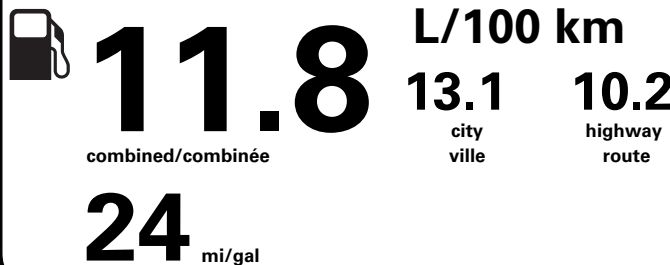

SAFETY/SECURITY

- ADVANCETRAC™W/ ROLL STABILITY CONTROL
- AIRBAGS - SAFETY CANOPY®
- AIRBAGS-DRIVER/PASSENGER
- CENTRE HIGH MOUNT STOPLAMP
- DAYTIME RUNNING LIGHTS
- PERIMETER ALARM
- SECURE PKG 1 YR INCLUDED
- SECURILOCK® ANTI-THEFT SYS
- SOS POST CRASH ALERT SYST
- TIRE PRESSURE MONITOR SYS

WARRANTY

- 3YR/60,000KM BASIC
- 5YR/100,000KM POWERTRAIN
- ROADSIDE ASSISTANCE 24 HRS

INCLUDED ON THIS VEHICLE

EQUIPMENT GROUP 200A

- •STX SERIES
- •FOG LAMPS

OPTIONAL EQUIPMENT/OTHER

- 2026 MODEL YEAR
- FEDERAL EXCISE TAX
- 275/60R20 BSW ALL-TERRAIN
- 3.55 NON-LIMITED-SLIP AXLE
- 6650# GVWR PACKAGE
- STX BLACK APPEARANCE PACKAGE
- .20" GLOSS BLACK WHEELS
- 50 STATE EMISSIONS
- FLOOR LINER-TRAY W/CARPET MATS
- CLOTH FRONT SEATS W/CNSL&LID
- CONN PKG: 1YR INCL W/FORD APP

(MSRP)*

1,970.00

100.00

NO CHARGE

1,875.00

NO CHARGE

300.00

PRICE INFORMATION

BASE PRICE	$65,020.00
TOTAL OPTIONS/OTHER	4,245.00
TOTAL VEHICLE & OPTIONS/OTHER	69,265.00
DESTINATION & DELIVERY	2,695.00

TOTAL BEFORE REDUCTIONS	71,960.00
STX SERIES DISCOUNT	- 1,750.00
2.7L ECOBOOST DISCOUNT	- 500.00

TOTAL REDUCTIONS	- 2,250.00

"THIS VEH. NOT INTENDED FOR SALE OR REGISTRATION IN US" RETAIL PRICES EXCLUDE GST/HST

Gasoline Vehicle
Véhicule à essence

Fuel Consumption / Consommation de carburant

Annual fuel **COST**
for an annual distance of 20,000 km, and an average fuel price of $1.50 per litre

$ 3 540

Coût annuel en carburant

pour une distance annuelle de 20 000 km, et un prix moyen du carburant de 1,50 $ par litre

Standard pickup trucks range from /
Les camionnettes ordinaires font entre
2.7 - 19.7 L_e/100 km

L_e is gasoline litre equivalent
L_e signifie litre équivalent d'essence

Carbon Dioxide Rating / Indice de dioxyde de carbone

Smog Rating / Indice de Smog

Tailpipe emissions only / Émissions du tuyau d'échappement seulement

Estimates are based on Government of Canada approved criteria and testing methods. Vehicle's actual fuel consumption will vary.

Estimations établies selon des méthodes d'essai et des critères approuvés par le gouvernement du Canada. La consommation de carburant réelle du véhicule variera.

For more information visit

vehicles.nrcan.gc.ca

Pour plus d'information visitez

vehicules.nrcan.gc.ca

U.S. GOVERNMENT SAFETY RATINGS
COTES DE SÉCURITÉ DU GOUVERNEMENT AMÉRICAIN

Overall Vehicle Score / Cote globale du véhicule	★★★★★
Frontal Crash / Collision frontale	★★★★★
Side Crash / Collision latérale	★★★★★
Rollover / Capotage	★★★★

Star ratings range from 1 to 5 stars (*****), with 5 being the highest. Les cotes varient de 1 à 5 étoiles (*****), 5 étant la cote la plus élevée.

Source: U.S. National Highway Traffic Safety Administration
For more information / Pour de plus amples renseignements
www.safercar.gov

FordPass Connect™

1. Download the FordPass™ app* and you can:
2. Access Vehicle Control Features
     - Remotely start, lock and unlock your vehicle.
     - Locate your vehicle and check approximate fuel range.
     - Receive vehicle health alerts.
   - Activate 4G LTE Wi-Fi Hotspot
     - New vehicles include a 3-month or 3GB data (whichever comes first) Wi-Fi trial.
     - Connect up to ten Wi-Fi-equipped devices.

Ask your sales consultant for more details.

Scan code not operational at this time

FOR PLANT USE ONLY

SOLD TO/VENDU A Meadowvale Ford Sales & Serv 2230 Battleford Road Mississauga ON CAN L5N 3K6	B10 280	RAMP ONE/ TERMINAL UN CV43	DEALER NO./CONCESSIONNAIRE B10 280
SHIP TO (IF OTHER THAN SOLD TO) / EXPÉDIER A (SI AUTRE QUE L'ACHETEUR)		RAMP TWO/ TERMINAL DEUX	FINAL ASSEMBLY PLANT/ USINE DE MONTAGE KANSAS CITY
SHIP THROUGH/EXPÉDIER VIA		METHOD OF TRANSP / MODE DE TRANSPORT CONVOY	ITEM #: B1-N303 O/T 2 TB121 N RE 2X 635 001431 02 12 26

TOTAL MSRP $69,710.00

* MANUFACTURER'S SUGGESTED RETAIL PRICE = MSRP
* NOTE: THIS PRICE HAS BEEN DEVELOPED AS A GUIDE. DEALERS MAY SELL FOR LESS AND ARE NOT UNDER ANY OBLIGATION TO ACCEPT THIS SUGGESTED RETAIL PRICE.

1FTEW2LP0TKD53209

Ford FORD PROTECT
Insist on Ford Protect! The only extended service plan fully backed by Ford and honored at every Ford dealership in the US and Canada. See your Ford dealer for additional details, or visit www.ford.ca for more information.