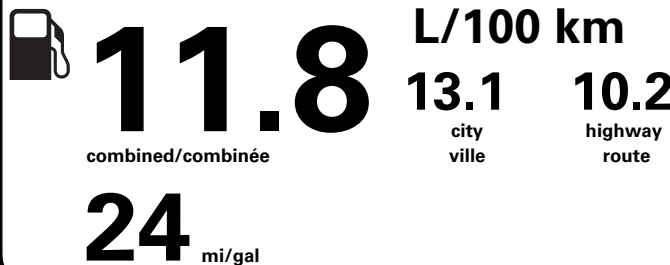

(MSRP)*

1,970.00

100.00

NO CHARGE

1,875.00

NO CHARGE

250.00

PRICE INFORMATION

BASE PRICE $65,020.00
TOTAL OPTIONS/OTHER 4,195.00

TOTAL VEHICLE & OPTIONS/OTHER 69,215.00
DESTINATION & DELIVERY 2,595.00

TOTAL BEFORE REDUCTIONS 71,810.00
STX SERIES DISCOUNT - 1,750.00
2.7L ECOBOOST DISCOUNT - 500.00

TOTAL REDUCTIONS - 2,250.00

"THIS VEH. NOT INTENDED FOR SALE OR REGISTRATION IN US" RETAIL PRICES EXCLUDE GST/HST

(MSRP)*

SOLD TO/VENDU A Meadowvale Ford Sales & Serv 2230 Battleford Road Mississauga ON CAN L5N 3K6

B10 280

RAMP ONE/TERMINAL UN

CV43

DEALER NO./CONCESSIONNAIRE

B10 280

SHIP TO (IF OTHER THAN SOLD TO) / EXPEDIER A (SI AUTRE QUE L'ACHETEUR)

RAMP TWO/TERMINAL DEUX

FINAL ASSEMBLY PLANT/USINE DE MONTAGE

KANSAS CITY

SHIP THROUGH/EXPEDIER VIA

METHOD OF TRANSP./MODE DE TRANSPORT

CONVOY

ITEM #: B1-1130 O/T 2

TA201 N RE 2X 630 002716 01 20 26

TOTAL MSRP $69,560.00

* MANUFACTURER'S SUGGESTED RETAIL PRICE = MSRP

* NOTE: THIS PRICE HAS BEEN DEVELOPED AS A GUIDE. DEALERS MAY SELL FOR LESS AND ARE NOT UNDER ANY OBLIGATION TO ACCEPT THIS SUGGESTED RETAIL PRICE.

Gasoline Vehicle
Véhicule à essence

Fuel Consumption / Consommation de carburant

Annual fuel COST
for an annual distance of 20,000 km, and an average fuel price of $1.50 per litre

$ 3 540

Coût annuel en carburant

pour une distance annuelle de 20 000 km, et un prix moyen du carburant de 1,50 $ par litre

Standard pickup trucks range from / Les camionnettes ordinaires font entre 2.7 - 19.7 L_e/100 km

L_e is gasoline litre equivalent
L_e signifie litre équivalent d'essence

Carbon Dioxide Rating / Indice de dioxyde de carbone

Smog Rating / Indice de Smog

Tailpipe emissions only / Émissions du tuyau d'échappement seulement

Estimates are based on Government of Canada approved criteria and testing methods. Vehicle's actual fuel consumption will vary.

Estimations établies selon des méthodes d'essai et des critères approuvés par le gouvernement du Canada. La consommation de carburant réelle du véhicule variera.

For more information visit

vehicles.nrcan.gc.ca

Pour plus d'information visitez

vehicules.nrcan.gc.ca

U.S. GOVERNMENT SAFETY RATINGS
COTES DE SÉCURITÉ DU GOUVERNEMENT AMÉRICAIN

Overall Vehicle Score / Cote globale du véhicule	★★★★★
Frontal Crash Collision frontale	★★★★★
Side Crash Collision latérale	★★★★★
Rollover / Capotage	★★★★

Star ratings range from 1 to 5 stars (*****), with 5 being the highest. Les cotes varient de 1 à 5 étoiles (*****), 5 étant la cote la plus élevée.

Source: U.S. National Highway Traffic Safety Administration
For more information / Pour de plus amples renseignements
www.safercar.gov

1FTEW2LP0TKD26317

FordPass Connect™

Download the FordPass™ app* and you can:

- Access Vehicle Control Features
- Remotely start, lock and unlock your vehicle.
- Locate your vehicle and check approximate fuel range.
- Receive vehicle health alerts.

Activate 4G LTE Wi-Fi Hotspot

- New vehicles include a 3-month or 3GB data (whichever comes first) Wi-Fi trial.
- Connect up to ten Wi-Fi-equipped devices.

Ask your sales consultant for more details.

Scan code not operational at this time

FOR PLANT USE ONLY

Insist on Ford Protect! The only extended service plan fully backed by Ford and honored at every Ford dealership in the US and Canada. See your Ford dealer for additional details, or visit www.ford.ca for more information.

Personalize your vehicle with Ford Custom Accessories. Genuine Ford Accessories are engineered for your vehicle and can be included under the Ford New Vehicle Limited Warranty. Certain conditions, limitations and exclusions apply. See your Dealer for details.