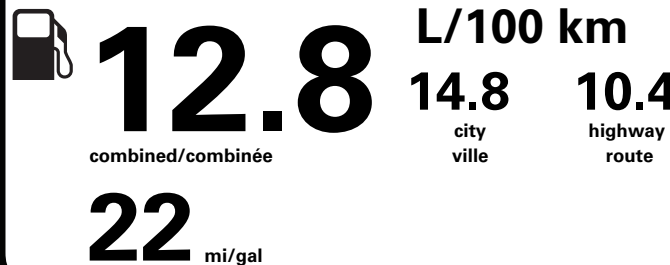

SAFETY/SECURITY

- ADVANCETRAC™/ROLL STABILITY CONTROL
- AIRBAGS - SAFETY CANOPY®
- AIRBAGS-DRIVER/PASSENGER
- CENTRE HIGH MOUNT STOPLAMP
- DAYTIME RUNNING LIGHTS
- PERIMETER ALARM
- SECURE PKG 1 YR INCLUDED
- SECURILOCK® ANTI-THEFT SYS
- SOS POST CRASH ALERT SYST
- TIRE PRESSURE MONITOR SYS

WARRANTY

- 3YR/60,000KM BASIC
- 5YR/100,000KM POWERTRAIN
- ROADSIDE ASSISTANCE 24 HRS

INCLUDED ON THIS VEHICLE

EQUIPMENT GROUP 200A

- •STX SERIES
- •FOG LAMPS

OPTIONAL EQUIPMENT/OTHER

- 2026 MODEL YEAR
- FEDERAL EXCISE TAX
- 5.0L V8 ENGINE
- F-150 LOBO PACKAGE
- .275/50R22 BSW ALL-SEASON
- .373 ELECTRONIC LOCKING AXLE
- .22" ALUMINUM WHEELS
- 6800# GVWR PACKAGE
- 50 STATE EMISSIONS
- FLOOR LINER-TRAY W/CARPET MATS
- MOBILE OFFICE PACKAGE
- CLOTH FRONT SEATS W/CNSL&LID
- CONN PKG: 1YR INCL W/FORD APP

(MSRP)*

1,970.00

100.00

4,000.00

6,350.00

NO CHARGE

300.00

765.00

PRICE INFORMATION

BASE PRICE	$65,020.00
TOTAL OPTIONS/OTHER	13,485.00
TOTAL VEHICLE & OPTIONS/OTHER	78,505.00
DESTINATION & DELIVERY	2,695.00

TOTAL BEFORE REDUCTIONS **81,200.00**

STX SERIES DISCOUNT - **1,750.00**

TOTAL REDUCTIONS - **1,750.00**

"THIS VEH. NOT INTENDED FOR SALE OR REGISTRATION IN US" RETAIL PRICES EXCLUDE GST/HST

Gasoline Vehicle
Véhicule à essence

Fuel Consumption / Consommation de carburant