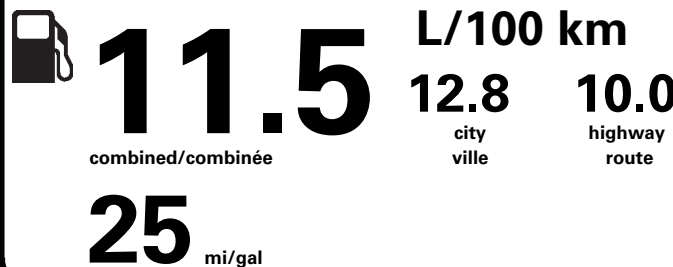

SAFETY/SECURITY

- ADVANCED SECURITY PACK
- AIR BAGS, SIDE
- AIRBAGS, DRIVER & PASS
- ROLL STABILITY CONTROL
- SAFETY BELTS, ADJUSTABLE
- SOS POST CRASH ALERT SYST
- STOP LAMP, HIGH MOUNT CTR
- TIRE PRESSURE MONITOR SYS

WARRANTY

- 3 YR/60,000 KM BASIC
- 5YEAR/100,000 KM POWERTRAIN
- ROADSIDE ASSISTANCE 24 HRS

INCLUDED ON THIS VEHICLE

EQUIPMENT GROUP 502A

- LARIAT SERIES
- CONNECTED BUILT-IN NAVIGATION

OPTIONAL EQUIPMENT/OTHER

- 2021 MODEL YEAR
- FEDERAL EXCISE TAX 100.00
- .FORD CO-PILOT360 ASSIST 2.0 1,000.00
- 3.55 ELECTRONIC LOCK RR AXLE NO CHARGE
- 6600# GVWR PACKAGE NO CHARGE
- 50 STATE EMISSIONS 200.00
- INTERIOR WORK SURFACE NO CHARGE
- TRAILER TOW PACKAGE 950.00
- FX4 OFF ROAD PACKAGE
- .SKID PLATES NO CHARGE
- 20" 6-SPOKE DARK ALLOY WHEEL NO CHARGE
- 136 LITRE/ 36 GALLON FUEL TANK NO CHARGE
- LARIAT SPORT PACKAGE NO CHARGE
- LEATHER BUCKET SEATS W/CONSOLE NO CHARGE

(MSRP)*

4,245.00

100.00

1,000.00

NO CHARGE

NO CHARGE

200.00

NO CHARGE

950.00

NO CHARGE

NO CHARGE

NO CHARGE

NO CHARGE

PRICE INFORMATION

BASE PRICE $61,845.00
TOTAL OPTIONS/OTHER 6,495.00

TOTAL VEHICLE & OPTIONS/OTHER 68,340.00
DESTINATION & DELIVERY 1,950.00

TOTAL BEFORE REDUCTIONS 70,290.00
LAR 502A W/2.7L DISCOUN - 1,500.00
OFF ROAD DISCOUNT - 550.00

TOTAL REDUCTIONS - 2,050.00

"THIS VEH. NOT INTENDED FOR SALE OR REGISTRATION IN US" RETAIL PRICES EXCLUDE GST/HST

Gasoline Vehicle
Véhicule à essence

Fuel Consumption / Consommation de carburant

Annual fuel COST
for an annual distance of 20,000 km, and an average fuel price of $1.25 per litre

$ 2 875

Coût annuel en carburant

pour une distance annuelle de 20 000 km, et un prix moyen du carburant de 1,25 $ par litre

Standard pickup trucks range from /
Les camionnettes ordinaires font entre
8.9 - 16.3 L_e/100 km

L_e is gasoline litre equivalent
L_e signifie litre équivalent d'essence

Carbon Dioxide Rating / Indice de dioxyde de carbone

Tailpipe emissions only / Émissions du tuyau d'échappement seulement

Smog Rating / Indice de Smog

Estimates are based on Government of Canada approved criteria and testing methods. Vehicle's actual fuel consumption will vary.

Estimations établies selon des méthodes d'essai et des critères approuvés par le gouvernement du Canada. La consommation de carburant réelle du véhicule variera.

For more information visit

vehicles.nrcan.gc.ca

Pour plus d'information visitez

vehicules.nrcan.gc.ca

**U.S. GOVERNMENT SAFETY RATINGS
COTES DE SÉCURITÉ DU GOUVERNEMENT AMÉRICAIN**

Overall Vehicle Score / Cote globale du véhicule		Not Rated / Non coté
Frontal Crash Collision frontale	Driver / Conducteur Passenger / Passager	Not Rated / Non coté Not Rated / Non coté
Side Crash Collision latérale	Front seat / Siège avant Rear seat / Siège arrière	Not Rated / Non coté Not Rated / Non coté
Rollover / Capotage		Not Rated / Non coté

Star ratings range from 1 to 5 stars (★★★★★), with 5 being the highest.
Les cotes varient de 1 à 5 étoiles (★★★★★), 5 étant la cote la plus élevée.

Source: U.S. National Highway Traffic Safety Administration
For more information / Pour de plus amples renseignements
www.safercar.gov

1FTEW1EP9MFA18967

FordPass Connect™

Download the FordPass™ app* and you can:

- Access Vehicle Control Features
- Remotely start, lock and unlock your vehicle.
- Locate your vehicle and check approximate fuel range.
- Receive vehicle health alerts.

- Activate 4G LTE Wi-Fi Hotspot
- New vehicles include a 3-month or 3GB data (whichever comes first) Wi-Fi trial.
- Connect up to ten Wi-Fi-equipped devices.

The FordPass Connect™ modem is active and sending vehicle data (e.g., diagnostics) to Ford. See in-vehicle Settings for connectivity options.

Scan code not operational at this time

FOR PLANT USE ONLY

SOLD TO/VENDU A Contrac Ford Lincoln Sales Inc. 204 Currie Road Dutton ON CAN N0L 1J0	B80 240	RAMP ONE/ TERMINAL UN CS59	DEALER NO./CONCESSIONNAIRE B80 240
SHIP TO (IF OTHER THAN SOLD TO) / EXPÉDIER A (SI AUTRE QUE L'ACHÉTEUR)	RAMP TWO/ TERMINAL DEUX	FINAL ASSEMBLY PLANT/ USINE DE MONTAGE DEARBORN	TOTAL MSRP $68,240.00 * MANUFACTURER'S SUGGESTED RETAIL PRICE = MSRP * NOTE: THIS PRICE HAS BEEN DEVELOPED AS A GUIDE. DEALERS MAY SELL FOR LESS AND ARE NOT UNDER ANY OBLIGATION TO ACCEPT THIS SUGGESTED RETAIL PRICE.
SHIP THROUGH/EXPÉDIER VIA	METHOD OF TRANSP / MODE DE TRANSPORT CONVOY	ITEM #: B8-L004 O/T 2 LK271 N RE 2X 120 000751 10 27 20