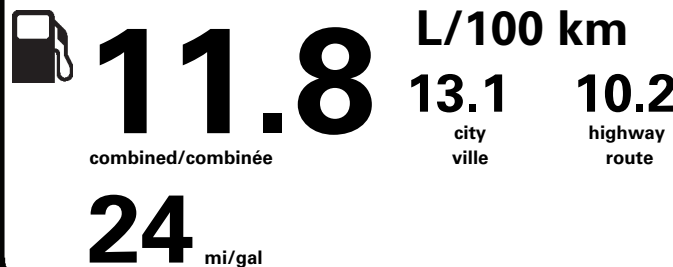

- AIRBAGS, DRIVER & PASS
- AIR BAGS, SIDE
- PASSIVE ANTI-THEFT SYSTEM
- ROLL STABILITY CONTROL
- SAFETY BELTS, ADJUSTABLE
- SOS POST CRASH ALERT SYST

WARRANTY

- 3 YR/60,000 KM BASIC
- 5YEAR/100,000 KM POWERTRAIN
- ROADSIDE ASSISTANCE 24 HRS

INCLUDED ON THIS VEHICLE

EQUIPMENT GROUP 502A

- LARIAT SERIES
- B&O SOUND SYSTEM
- VOICE-ACTIVATED NAVIGATION
- 2ND ROW HEATED SEATS
- HEATED STEERING WHEEL

OPTIONAL EQUIPMENT/OTHER

2020 MODEL YEAR	
FEDERAL EXCISE TAX	100.00
RAPID RED MET TINTED CC	450.00
275/55R-20 BSW ALL-TERRAIN	700.00
3.55 ELECTRONIC LOCK RR AXLE	NO CHARGE
6600# GVWR PACKAGE	
TWIN PANEL MOONROOF	1,750.00
FLOOR LINER - TRAY STYLE	250.00
TRAILER TOW PACKAGE	
FX4 OFF ROAD PACKAGE	750.00
.SKID PLATES	
TAILGATE STEP	400.00
20" 6-SPOKE DARK ALLOY WHEEL	NO CHARGE
136 LITRE/ 36 GALLON FUEL TANK	
INTEGRATED TRLR BRAKE CNTRL	350.00
TECHNOLOGY PACKAGE	1,070.00
.360 CAMERA W/SPLIT-VIEW DSPLY	
LARIAT SPORT PACKAGE	NO CHARGE
LEATHER BUCKET SEATS W/CONSOLE	NO CHARGE

(MSRP)*

4,840.00

PRICE INFORMATION

BASE PRICE $59,549.00
TOTAL OPTIONS/OTHER 10,660.00

TOTAL VEHICLE & OPTIONS/OTHER 70,209.00
DESTINATION & DELIVERY 1,950.00

TOTAL BEFORE REDUCTIONS 72,159.00
LAR 502A W/2.7L DISCOUN - 1,500.00

TOTAL REDUCTIONS - 1,500.00

"THIS VEH. NOT INTENDED FOR SALE OR REGISTRATION IN US" RETAIL PRICES EXCLUDE GST/HST

Gasoline Vehicle
Véhicule à essence

Fuel Consumption / Consommation de carburant

Annual fuel COST
for an annual distance of 20,000 km, and an average fuel price of $1.30 per litre

$ 3 068

Coût annuel en carburant

pour une distance annuelle de 20 000 km, et un prix moyen du carburant de 1,30 $ par litre

Standard pickup trucks range from /
Les camionnettes ordinaires font entre
9.5 - 16.3 L_e/100 km

L_e is gasoline litre equivalent
L_e signifie litre équivalent d'essence

Carbon Dioxide Rating / Indice de dioxyde de carbone

Tailpipe emissions only / Émissions du tuyau d'échappement seulement

Smog Rating / Indice de Smog

Estimates are based on Government of Canada approved criteria and testing methods. Vehicle's actual fuel consumption will vary.

Estimations établies selon des méthodes d'essai et des critères approuvés par le gouvernement du Canada. La consommation de carburant réelle du véhicule variera.

For more information visit

vehicles.nrcan.gc.ca

Pour plus d'information visitez

vehicules.nrcan.gc.ca

U.S. GOVERNMENT SAFETY RATINGS
COTES DE SÉCURITÉ DU GOUVERNEMENT AMÉRICAIN

Overall Vehicle Score / Cote globale du véhicule ★★★★★

Frontal Crash / Collision frontale Driver / Conducteur ★★★★★
Passenger / Passager ★★★★★

Side Crash / Collision latérale Front seat / Siège avant ★★★★★
Rear seat / Siège arrière ★★★★★

Rollover / Capotage ★★★★★

Star ratings range from 1 to 5 stars (★★★★★), with 5 being the highest. Les cotes varient de 1 à 5 étoiles (★★★★★), 5 étant la cote la plus élevée.

Source: U.S. National Highway Traffic Safety Administration
For more information / Pour de plus amples renseignements
www.safercar.gov