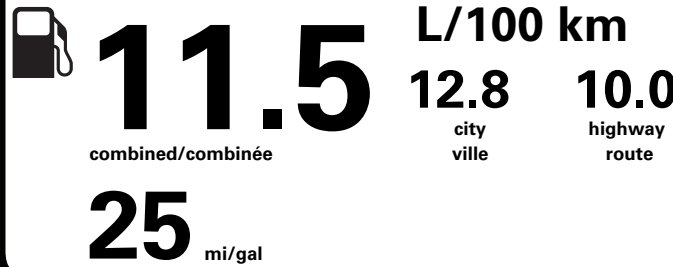

(MSRP)*

4,050.00

100.00

NO CHARGE

NO CHARGE

- 65.00

1,300.00

NO CHARGE

NO CHARGE

1,750.00

200.00

NO CHARGE

1,000.00

900.00

225.00

800.00

- 225.00

NO CHARGE

850.00

NO CHARGE

PRICE INFORMATION

BASE PRICE	$74,950.00
TOTAL OPTIONS/OTHER	10,885.00
TOTAL VEHICLE & OPTIONS/OTHER DESTINATION & DELIVERY	85,835.00
	2,295.00

(MSRP)*

"THIS VEH. NOT INTENDED FOR SALE OR REGISTRATION IN US" RETAIL PRICES EXCLUDE GST/HST

TOTAL MSRP $88,130.00

* MANUFACTURER'S SUGGESTED RETAIL PRICE = MSRP

* NOTE: THIS PRICE HAS BEEN DEVELOPED AS A GUIDE. DEALERS MAY SELL FOR LESS AND ARE NOT UNDER ANY OBLIGATION TO ACCEPT THIS SUGGESTED RETAIL PRICE.

RAMP ONE/
TERMINAL UN

CA8G

RAMP TWO/
TERMINAL DEUX

FINAL ASSEMBLY PLANT/
USINE DE MONTAGE

DEARBORN

METHOD OF TRANSP/
MODE DE TRANSPORT

CONVOY

ITEM #: **B6-Z006 O/T 2**

PK161 N RE 2X 345 000580 10 16 23

Gasoline Vehicle
Véhicule à essence

Fuel Consumption / Consommation de carburant

Annual fuel **COST**
for an annual distance of 20,000 km, and an average fuel price of $1.25 per litre

$ 2 875

Coût annuel en carburant

pour une distance annuelle de 20 000 km, et un prix moyen du carburant de 1,25 $ par litre

Standard pickup trucks range from /
Les camionnettes ordinaires font entre
8.9 - 19.8 L_e/100 km

L_e is gasoline litre equivalent
L_e signifie litre équivalent d'essence

Carbon Dioxide Rating / Indice de dioxyde de carbone

Smog Rating / Indice de Smog

Tailpipe emissions only / Émissions du tuyau d'échappement seulement

Estimates are based on Government of Canada approved criteria and testing methods. Vehicle's actual fuel consumption will vary.

Estimations établies selon des méthodes d'essai et des critères approuvés par le gouvernement du Canada. La consommation de carburant réelle du véhicule variera.

For more information visit

vehicles.nrcan.gc.ca

Pour plus d'information visitez

vehicules.nrcan.gc.ca

U.S. GOVERNMENT SAFETY RATINGS
COTES DE SÉCURITÉ DU GOUVERNEMENT AMÉRICAIN

Overall Vehicle Score /
Cote globale du véhicule **★★★★★**

Frontal Crash / Collision frontale
Driver / Conducteur **★★★★★**
Passenger / Passager **★★★★★**

Side Crash / Collision latérale
Front seat / Siège avant **★★★★★**
Rear seat / Siège arrière **★★★★★**

Rollover / Capotage **★★★★**

Star ratings range from 1 to 5 stars (*****), with 5 being the highest.
Les cotes varient de 1 à 5 étoiles (*****), 5 étant la cote la plus élevée.

Source: U.S. National Highway Traffic Safety Administration
For more information / Pour de plus amples renseignements
www.safercar.gov

1FTEW1EP6PFD00942

FordPass Connect™

Download the FordPass™ app* and you can:

1. Access Vehicle Control Features
2. Remotely start, lock and unlock your vehicle.
   - Locate your vehicle and check approximate fuel range.
   - Receive vehicle health alerts.

Activate 4G LTE Wi-Fi Hotspot

- New vehicles include a 3-month or 3GB data (whichever comes first) Wi-Fi trial.
- Connect up to ten Wi-Fi-equipped devices.

The FordPass Connect™ modem is active and sending vehicle data (e.g., diagnostics) to Ford. See in-vehicle Settings for connectivity options.

Scan code not operational at this time

FOR PLANT USE ONLY

Insist on Ford Protect! The only extended service plan fully backed by Ford and honored at every Ford dealership in the US and Canada. See your Ford dealer for additional details, or visit www.ford.ca for more information.

Personalize your vehicle with Ford Custom Accessories. Genuine Ford Accessories are engineered for your vehicle and can be included under the Ford New Vehicle Limited Warranty. Certain conditions, limitations and exclusions apply. See your Dealer for details.