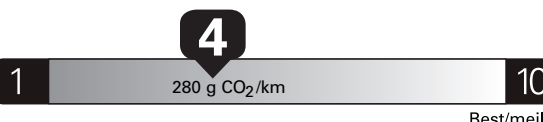

TOTAL VEHICLE & OPTIONS/OTHER DESTINATION & DELIVERY 58,864.00 1,995.00

TOTAL BEFORE REDUCTIONS 60,859.00 OFF ROAD DISCOUNT - 550.00

TOTAL REDUCTIONS - 550.00

SOLD TO/ VENDU A Westward Ford Sales Ltd 2653 Saskatchewan Avenue West Portage La Prairie MB CAN R1N 4A5

B40 601

RAMP ONE/ TERMINAL UN

RA64

DEALER NO./CONCESSIONNAIRE

B40 601

TOTAL MSRP $60,309.00

SHIP TO (IF OTHER THAN SOLD TO) / EXPEDIER A (SI AUTRE QUE L'ACHETEUR)

RAMP TWO/ TERMINAL DEUX

FINAL ASSEMBLY PLANT/ USINE DE MONTAGE

DEARBORN

* MANUFACTURER'S SUGGESTED RETAIL PRICE = MSRP

* NOTE: THIS PRICE HAS BEEN DEVELOPED AS A GUIDE. DEALERS MAY SELL FOR LESS AND ARE NOT UNDER ANY OBLIGATION TO ACCEPT THIS SUGGESTED RETAIL PRICE.

SHIP THROUGH/EXPEDIER VIA

METHOD OF TRANSP / MODE DE TRANSPORT

RAIL

ITEM #: B4-Z401 O/T 2

ML011 N RE 2X 135 000147 11 01 21

Canada

ENERGUIDE

Gasoline Vehicle Véhicule à essence

Fuel Consumption / Consommation de carburant

11.9 L/100 km 13.5 city 10.0 highway 24 mi/gal

Annual fuel COST for an annual distance of 20,000 km, and an average fuel price of $1.25 per litre

$ 2 975

Coût annuel en carburant

pour une distance annuelle de 20 000 km, et un prix moyen du carburant de 1,25 $ par litre

Standard pickup trucks range from / Les camionnettes ordinaires font entre 8.9 - 16.3 L_e/100 km

L_e is gasoline litre equivalent L_e signifie litre équivalent d'essence

Carbon Dioxide Rating / Indice de dioxyde de carbone

Tailpipe emissions only / Émissions du tuyau d'échappement seulement