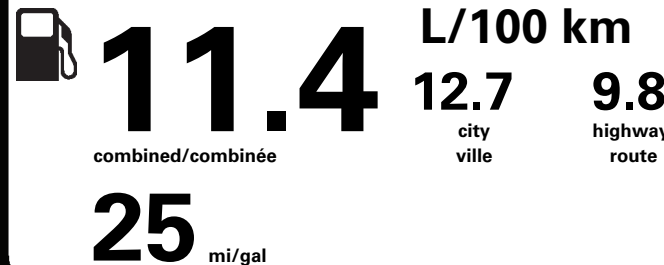

WARRANTY

- 3 YR/60,000 KM BASIC
- 5YEAR/100,000 KM POWERTRAIN
- ROADSIDE ASSISTANCE 24 HRS

INCLUDED ON THIS VEHICLE

EQUIPMENT GROUP 301A

- •XLT SERIES
- •BOXLINK CARGO SYSTEM
- •REAR DEFROSTER
- •8-WAY POWER DRIVERS SEAT

OPTIONAL EQUIPMENT/OTHER

- 2019 MODEL YEAR
- FEDERAL EXCISE TAX
- .17" SILVER PAINTED ALUMINUM
- 2.7L ECOBOOST ENGINE
- .265/70R17 OWL A/S A/T
- 3.73 ELECTRONIC LOCK RR AXLE
- 6600# GVWR PACKAGE
- PRO TRAILER BACKUP ASSIST
- VOICE-ACTIVATED NAVIGATION
- TRAILER TOW PACKAGE
- MIRROR MAN FOLD W/POWER GLASS
- 136 LITRE/ 36 GALLON FUEL TANK
- WHEEL WELL LINER

(MSRP)*

2,375.00

100.00

700.00

500.00

NO CHARGE

800.00

925.00

200.00

PRICE INFORMATION

BASE PRICE	$46,249.00
TOTAL OPTIONS/OTHER	5,600.00
TOTAL VEHICLE & OPTIONS/OTHER	51,849.00
DESTINATION & DELIVERY	1,900.00

"THIS VEH. NOT INTENDED FOR SALE OR REGISTRATION IN US" RETAIL PRICES EXCLUDE GST/HST

TOTAL MSRP $53,749.00

* MANUFACTURER'S SUGGESTED RETAIL PRICE = MSRP

* NOTE: THIS PRICE HAS BEEN DEVELOPED AS A GUIDE. DEALERS MAY SELL FOR LESS AND ARE NOT UNDER ANY OBLIGATION TO ACCEPT THIS SUGGESTED RETAIL PRICE.

RAMP ONE/
TERMINAL UN

CA6B

RAMP TWO/
TERMINAL DEUX

FINAL ASSEMBLY PLANT/
USINE DE MONTAGE

KANSAS CITY

METHOD OF TRANSP/
MODE DE TRANSPORT

CONVOY

ITEM #: B8-8008 O/T 5

KE092 N REC2X 935 000653 05 09 19

Gasoline Vehicle
Véhicule à essence

Fuel Consumption / Consommation de carburant

Annual fuel COST
for an annual distance of 20,000 km, and an average fuel price of $1.02 per litre

$ 2 326

Coût annuel en carburant

pour une distance annuelle de 20 000 km, et un prix moyen du carburant de 1,02 $ par litre

Standard pickup trucks range from /
Les camionnettes ordinaires font entre
9.5 - 16.3 L_e/100 km

L_e is gasoline litre equivalent
L_e signifie litre équivalent d'essence

Carbon Dioxide Rating / Indice de dioxyde de carbone

Tailpipe emissions only / Émissions du tuyau d'échappement seulement

Smog Rating / Indice de Smog

Estimates are based on Government of Canada approved criteria and testing methods. Vehicle's actual fuel consumption will vary.

Estimations établies selon des méthodes d'essai et des critères approuvés par le gouvernement du Canada. La consommation de carburant réelle du véhicule variera.

For more information visit

vehicles.nrcan.gc.ca

Pour plus d'information visitez

vehicules.nrcan.gc.ca

U.S. GOVERNMENT SAFETY RATINGS
COTES DE SÉCURITÉ DU GOUVERNEMENT AMÉRICAIN

Overall Vehicle Score / Cote globale du véhicule	★★★★★
Frontal Crash / Collision frontale	★★★★★
Side Crash / Collision latérale	★★★★★
Rollover / Capotage	★★★★

Star ratings range from 1 to 5 stars (★★★★★), with 5 being the highest.
Les cotes varient de 1 à 5 étoiles (★★★★★), 5 étant la cote la plus élevée.

Source: U.S. National Highway Traffic Safety Administration
For more information / Pour de plus amples renseignements
www.safercar.gov

1FTEW1EP2KKD86377

Scan code not operational at this time

FOR PLANT USE ONLY

Insist on Ford Protect! The only extended service plan fully backed by Ford and honored at every Ford dealership in the US and Canada. See your Ford dealer for additional details, or visit www.ford.ca for more information.

Personalize your vehicle with Ford Custom Accessories. Genuine Ford Accessories are engineered for your vehicle and can be included under the Ford New Vehicle Limited Warranty. Certain conditions, limitations and exclusions apply. See your Dealer for details.