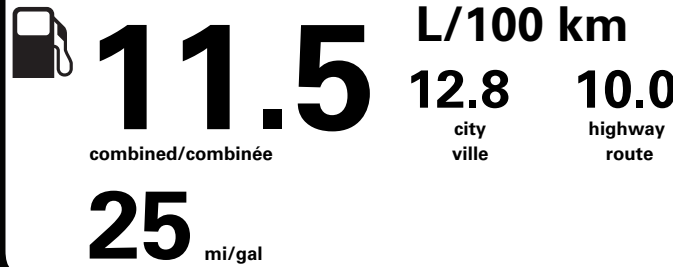

SAFETY/SECURITY

- ADVANCETRAC™W/ ROLL STABILITY CONTROL
- AIR BAGS, SIDE
- AIRBAGS, DRIVER & PASS
- PASSIVE ANTI-THEFT SYSTEM
- SAFETY BELTS, ADJUSTABLE
- SOS POST CRASH ALERT SYST
- STOP LAMP, HIGH MOUNT CTR
- TIRE PRESSURE MONITOR SYS

WARRANTY

- 3 YR/60,000 KM BASIC
- 5YEAR/100,000 KM POWERTRAIN
- ROADSIDE ASSISTANCE 24 HRS

INCLUDED ON THIS VEHICLE

EQUIPMENT GROUP 101A

•XL SERIES

OPTIONAL EQUIPMENT/OTHER

2023 MODEL YEAR	
FEDERAL EXCISE TAX	100.00
2.7L ECOBOOST ENGINE	1,600.00
275/65R18 BSW ALL-TERRAIN	
3.73 ELECTRONIC LOCK RR AXLE	NO CHARGE
6900# GVWR PACKAGE	
COLOUR-COORDINATED CARPET	175.00
XL STX APPEARANCE PACKAGE	800.00
.SYNC 4	
.REAR DEFROSTER	
.SIRIUS XM W/ 360L	
.PRIVACY GLASS W/REAR DEFROSTE	
SKID PLATES	120.00
50 STATE EMISSIONS	NO CHARGE
LINER-TRAY STYLE-NO CARPET MAT	200.00
TRAILER TOW PACKAGE	NO CHARGE
.INTEGRATED TRLR BRAKE CNTRL	
2.7L V6 ECOBOOST PAYLOAD PKG	1,200.00
18" 6-SPOKE GLOSS BLACK WHEEL	
136 LITRE/ 36 GALLON FUEL TANK	
UNIQUE SPORT CLOTH 40/CN/40	380.00

(MSRP)*

PRICE INFORMATION

BASE PRICE	$58,580.00
TOTAL OPTIONS/OTHER	4,575.00
TOTAL VEHICLE & OPTIONS/OTHER	63,155.00
DESTINATION & DELIVERY	2,295.00

(MSRP)*

"THIS VEH. NOT INTENDED FOR SALE OR REGISTRATION IN US" RETAIL PRICES EXCLUDE GST/HST

Gasoline Vehicle
Véhicule à essence

Fuel Consumption / Consommation de carburant

Annual fuel COST
for an annual distance of 20,000 km, and an average fuel price of $1.25 per litre

$ 2 875

Coût annuel en carburant

pour une distance annuelle de 20 000 km, et un prix moyen du carburant de 1,25 $ par litre

Standard pickup trucks range from / Les camionnettes ordinaires font entre **8.9 - 19.8** L_e/100 km

L_e is gasoline litre equivalent
L_e signifie litre équivalent d'essence

Carbon Dioxide Rating / Indice de dioxyde de carbone

Tailpipe emissions only / Émissions du tuyau d'échappement seulement

Smog Rating / Indice de Smog

Estimates are based on Government of Canada approved criteria and testing methods. Vehicle's actual fuel consumption will vary.

Estimations établies selon des méthodes d'essai et des critères approuvés par le gouvernement du Canada. La consommation de carburant réelle du véhicule variera.

For more information visit

vehicles.nrcan.gc.ca

Pour plus d'information visitez

vehicules.nrcan.gc.ca

U.S. GOVERNMENT SAFETY RATINGS
COTES DE SÉCURITÉ DU GOUVERNEMENT AMÉRICAIN

Overall Vehicle Score / Cote globale du véhicule	★★★★★
Frontal Crash / Collision frontale	★★★★★
Side Crash / Collision latérale	★★★★★
Rollover / Capotage	★★★★

Star ratings range from 1 to 5 stars (*****), with 5 being the highest. Les cotes varient de 1 à 5 étoiles (*****), 5 étant la cote la plus élevée.

Source: U.S. National Highway Traffic Safety Administration
For more information / Pour de plus amples renseignements
www.safercar.gov

1FTEW1EP1PKF12168

FordPass Connect™

Download the FordPass™ app* and you can:

1. Access Vehicle Control Features
2. Remotely start, lock and unlock your vehicle.
   - Locate your vehicle and check approximate fuel range.
   - Receive vehicle health alerts.

Activate 4G LTE Wi-Fi Hotspot

- New vehicles include a 3-month or 3GB data (whichever comes first) Wi-Fi trial.
- Connect up to ten Wi-Fi-equipped devices.

The FordPass Connect™ modem is active and sending vehicle data (e.g., diagnostics) to Ford. See in-vehicle Settings for connectivity options.

Scan code not operational at this time

FOR PLANT USE ONLY

Insist on Ford Protect! The only extended service plan fully backed by Ford and honored at every Ford dealership in the US and Canada. See your Ford dealer for additional details, or visit www.ford.ca for more information.

Personalize your vehicle with Ford Custom Accessories. Genuine Ford Accessories are engineered for your vehicle and can be included under the Ford New Vehicle Limited Warranty. Certain conditions, limitations and exclusions apply. See your Dealer for details.