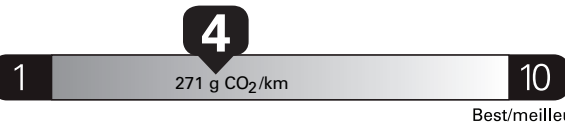

Carbon Dioxide Rating / Indice de dioxyde de carbone

Tailpipe emissions only / Émissions du tuyau d'échappement seulement