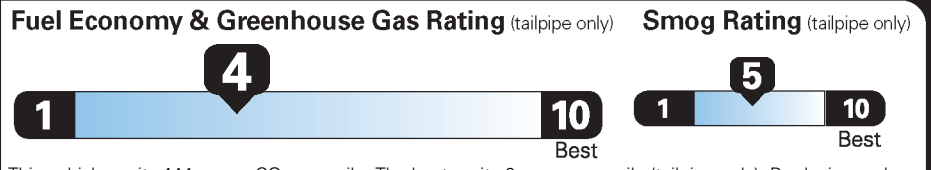

TOTAL BEFORE DISCOUNTS 47,695.00

XL MID DISCOUNT - 750.00
STX APPEARANCE DISCT - 1,250.00

TOTAL SAVINGS - 2,000.00

EPA DOT Fuel Economy and Environment

Fuel Economy: 20 MPG combined city/hwy, 18 city, 23 highway. 5.0 gallons per 100 miles.

Gasoline Vehicle

You spend \$2,500 more in fuel costs over 5 years compared to the average new vehicle.

Annual fuel cost \$2,000

Actual results will vary for many reasons, including driving conditions and how you drive and maintain your vehicle. The average new vehicle gets 27 MPG and costs \$7,500 to fuel over 5 years.