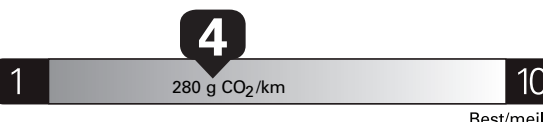

Carbon Dioxide Rating / Indice de dioxyde de carbone

Tailpipe emissions only / Émissions du tuyau d'échappement seulement