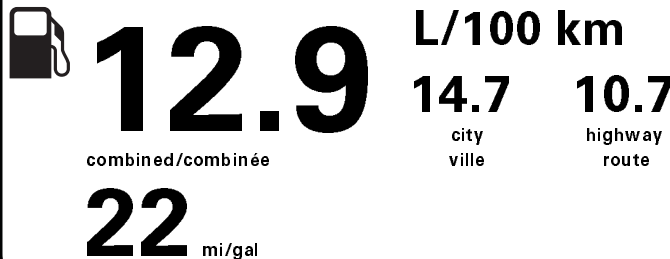

Gasoline Vehicle
Véhicule à essence

Fuel Consumption / Consommation de carburant

Annual fuel COST
for an annual distance of 20,000 km, and an average fuel price of \$1.09 per litre

\$ 2 812

Coût annuel en carburant