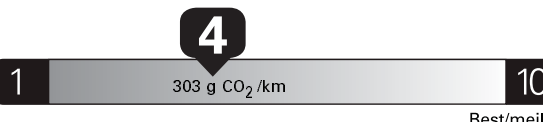

Carbon Dioxide Rating / Indice de dioxyde de carbone