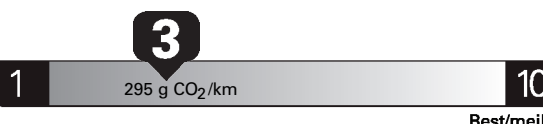

Carbon Dioxide Rating / Indice de dioxyde de carbone