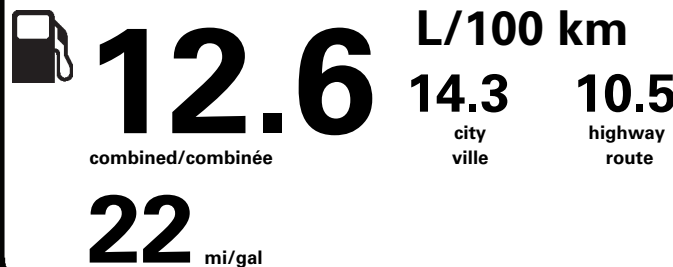

Gasoline Vehicle
Véhicule à essence

Fuel Consumption / Consommation de carburant

Annual fuel COST
for an annual distance of 20,000 km, and an average fuel price of \$0.98 per litre

\$ 2 470

Coût annuel en carburant