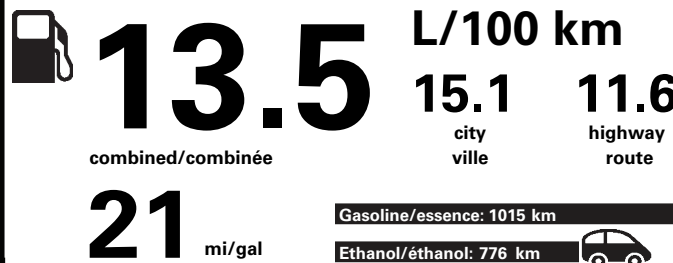

RAMP TWO/
TERMINAL DEUX

FINAL ASSEMBLY PLANT/
USINE DE MONTAGE

KANSAS CITY

* MANUFACTURER'S SUGGESTED RETAIL PRICE = MSRP

* NOTE: THIS PRICE HAS BEEN DEVELOPED AS A GUIDE. DEALERS MAY SELL FOR LESS AND ARE NOT UNDER ANY OBLIGATION TO ACCEPT THIS SUGGESTED RETAIL PRICE.

SHIP THROUGH/EXPEDIER VIA

METHOD OF TRANSP /
MODE DE TRANSPORT

ITEM #: A1-0369 O/T 2

CONVOY

LJ142 N RE 2X 020 000210 09 14 20

E85 Gasoline-Ethanol Vehicle
Véhicule à essence-éthanol

Fuel Consumption / Consommation de carburant