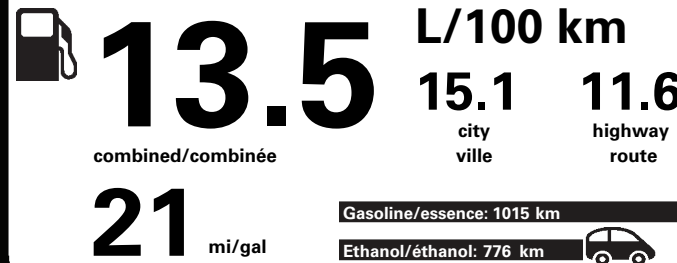

LB102 N RE 2X 015 000271 02 10 20

E85 Gasoline-Ethanol Vehicle
Véhicule à essence-éthanol

Fuel Consumption / Consommation de carburant

Annual fuel COST
for an annual distance of 20,000 km, and an average fuel price of \$1.30 per litre