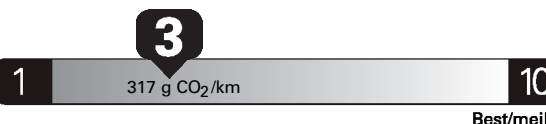

Carbon Dioxide Rating / Indice de dioxyde de carbone

Tailpipe emissions only / Émissions du tuyau d'échappement seulement