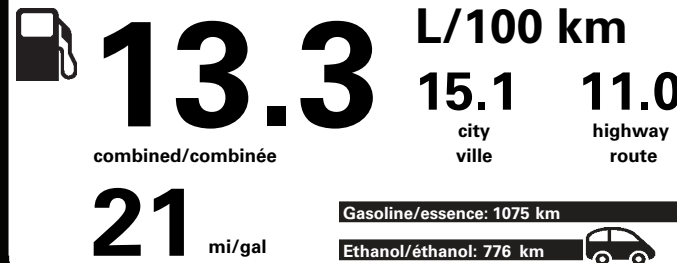

E85 Gasoline-Ethanol Vehicle
Véhicule à essence-éthanol

Fuel Consumption / Consommation de carburant

Annual fuel COST
for an annual distance of 20,000 km, and an average fuel price of \$0.98 per litre

\$ 2 607