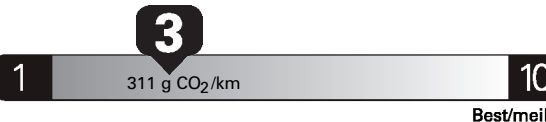

Carbon Dioxide Rating / Indice de dioxyde de carbone