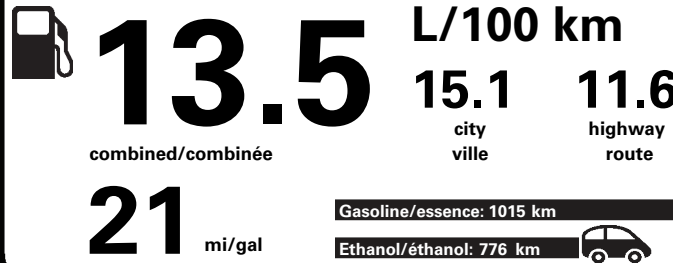

ENERGUIDE

E85 Gasoline-Ethanol Vehicle
Véhicule à essence-éthanol

Fuel Consumption / Consommation de carburant

Annual fuel **COST**
for an annual distance of 20,000 km, and an average fuel price of \$1.30 per litre