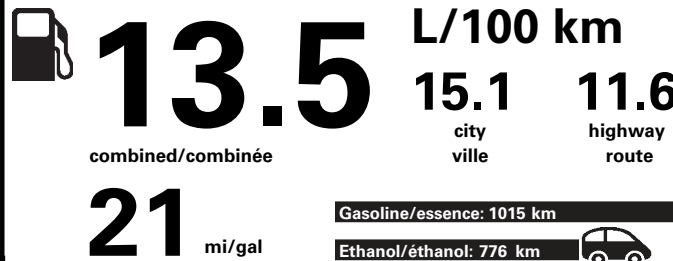

E85 Gasoline-Ethanol Vehicle
Véhicule à essence-éthanol

Fuel Consumption / Consommation de carburant

Annual fuel **COST**
for an annual distance of 20,000 km, and an average fuel price of \$1.30 per litre