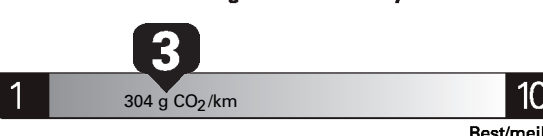

Carbon Dioxide Rating / Indice de dioxyde de carbone