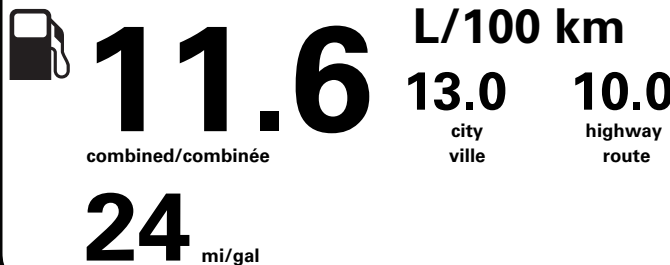

Fuel Consumption / Consommation de carburant

Annual fuel **COST**
for an annual distance of 20,000 km, and an average fuel price of $1.50 per litre

$ 3 480

Coût annuel en carburant

pour une distance annuelle de 20 000 km, et un prix moyen du carburant de 1,50 $ par litre

Standard pickup trucks range from /
Les camionnettes ordinaires font entre
2.7 - 19.7 L_e/100 km

L_e is gasoline litre equivalent
L_e signifie litre équivalent d'essence

Carbon Dioxide Rating / Indice de dioxyde de carbone

Smog Rating / Indice de Smog

Tailpipe emissions only / Émissions du tuyau d'échappement seulement

Estimates are based on Government of Canada approved criteria and testing methods. Vehicle's actual fuel consumption will vary.

Estimations établies selon des méthodes d'essai et des critères approuvés par le gouvernement du Canada. La consommation de carburant réelle du véhicule variera.

For more information visit

vehicles.nrcan.gc.ca

Pour plus d'information visitez

vehicules.nrcan.gc.ca

U.S. GOVERNMENT SAFETY RATINGS
COTES DE SÉCURITÉ DU GOUVERNEMENT AMÉRICAIN

Overall Vehicle Score / Cote globale du véhicule	★★★★★
Frontal Crash / Collision frontale	★★★★★
Side Crash / Collision latérale	★★★★★
Rollover / Capotage	★★★

Star ratings range from 1 to 5 stars (*****), with 5 being the highest.
Les cotes varient de 1 à 5 étoiles (*****), 5 étant la cote la plus élevée.

Source: U.S. National Highway Traffic Safety Administration
For more information / Pour de plus amples renseignements
www.safercar.gov

1FTR4KPXTLE16833

FordPass Connect™

Download the FordPass™ app* and you can:

1. **Access Vehicle Control Features**
2. Remotely start, lock and unlock your vehicle.
   - Locate your vehicle and check approximate fuel range.
   - Receive vehicle health alerts.

1. **Activate 4G LTE Wi-Fi Hotspot**
2. New vehicles include a 3-month or 3GB data (whichever comes first) Wi-Fi trial.
   - Connect up to ten Wi-Fi-equipped devices.

Ask your sales consultant for more details.

Scan code not operational at this time

FOR PLANT USE ONLY

Insist on Ford Protect! The only extended service plan fully backed by Ford and honored at every Ford dealership in the US and Canada. See your Ford dealer for additional details, or visit www.ford.ca for more information.

Personalize your vehicle with Ford Custom Accessories. Genuine Ford Accessories are engineered for your vehicle and can be included under the Ford New Vehicle Limited Warranty. Certain conditions, limitations and exclusions apply. See your Dealer for details.

3202604160857