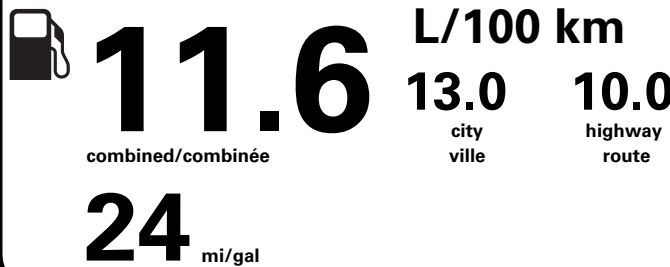

DEALER INSTALLED OPTIONS

SECURICODE@ KEYLESS ENTRY KEYP	295.00

(MSRP)*

PRICE INFORMATION

BASE PRICE	$55,595.00
TOTAL OPTIONS/OTHER	9,680.00
TOTAL VEHICLE & OPTIONS/OTHER	65,275.00
DESTINATION & DELIVERY	2,495.00

(MSRP)*

"THIS VEH. NOT INTENDED FOR SALE OR REGISTRATION IN US" RETAIL PRICES EXCLUDE GST/HST

SOLD TO/VENDU A Koch Ford Sales (Athabasca) Lt 3801 Highway 2 South Athabasca AB CAN T9S 1A4	B60 269	RAMP ONE/ TERMINAL UN CA8G	DEALER NO./CONCESSIONNAIRE B60 269
SHIP TO (IF OTHER THAN SOLD TO) / EXPEDIER A (SI AUTRE QUE L'ACHETEUR)	RAMP TWO/ TERMINAL DEUX	FINAL ASSEMBLY PLANT/ USINE DE MONTAGE MICHIGAN	TOTAL MSRP $67,770.00 * MANUFACTURER'S SUGGESTED RETAIL PRICE = MSRP * NOTE: THIS PRICE HAS BEEN DEVELOPED AS A GUIDE. DEALERS MAY SELL FOR LESS AND ARE NOT UNDER ANY OBLIGATION TO ACCEPT THIS SUGGESTED RETAIL PRICE.
SHIP THROUGH/EXPEDIER VIA	METHOD OF TRANSP / MODE DE TRANSPORT CONVOY	ITEM #: B6-Z45P O/T 2	

TD281 N RE 2X 635 002455 04 28 26

Gasoline Vehicle
Véhicule à essence

Fuel Consumption / Consommation de carburant

Annual fuel **COST**
for an annual distance of 20,000 km, and an average fuel price of $1.50 per litre

$ 3 480

Coût annuel en carburant

pour une distance annuelle de 20 000 km, et un prix moyen du carburant de 1,50 $ par litre

Standard pickup trucks range from /
Les camionnettes ordinaires font entre
2.7 - 19.7 L_e/100 km

L_e is gasoline litre equivalent
L_e signifie litre équivalent d'essence

Carbon Dioxide Rating / Indice de dioxyde de carbone

Smog Rating / Indice de Smog

Tailpipe emissions only / Émissions du tuyau d'échappement seulement

Estimates are based on Government of Canada approved criteria and testing methods. Vehicle's actual fuel consumption will vary.

Estimations établies selon des méthodes d'essai et des critères approuvés par le gouvernement du Canada. La consommation de carburant réelle du véhicule variera.

For more information visit

vehicles.nrcan.gc.ca

Pour plus d'information visitez

vehicules.nrcan.gc.ca

U.S. GOVERNMENT SAFETY RATINGS
COTES DE SÉCURITÉ DU GOUVERNEMENT AMÉRICAIN

Overall Vehicle Score / Cote globale du véhicule	★★★★★
Frontal Crash / Collision frontale	★★★★★
Side Crash / Collision latérale	★★★★★
Rollover / Capotage	★★★

Star ratings range from 1 to 5 stars (*****), with 5 being the highest.
Les cotes varient de 1 à 5 étoiles (*****), 5 étant la cote la plus élevée.

Source: U.S. National Highway Traffic Safety Administration
For more information / Pour de plus amples renseignements
www.safercar.gov

1FTR4KP7TLE23285

FordPass Connect™

Download the FordPass™ app* and you can:

1. **Access Vehicle Control Features**
2. Remotely start, lock and unlock your vehicle.
   - Locate your vehicle and check approximate fuel range.
   - Receive vehicle health alerts.

1. **Activate 4G LTE Wi-Fi Hotspot**
2. New vehicles include a 3-month or 3GB data (whichever comes first) Wi-Fi trial.
   - Connect up to ten Wi-Fi-equipped devices.

Ask your sales consultant for more details.

Scan code not operational at this time

FOR PLANT USE ONLY

Insist on Ford Protect! The only extended service plan fully backed by Ford and honored at every Ford dealership in the US and Canada. See your Ford dealer for additional details, or visit www.ford.ca for more information.

Personalize your vehicle with Ford Custom Accessories. Genuine Ford Accessories are engineered for your vehicle and can be included under the Ford New Vehicle Limited Warranty. Certain conditions, limitations and exclusions apply. See your Dealer for details.

3202605061530