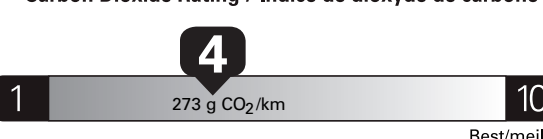

Carbon Dioxide Rating / Indice de dioxyde de carbone