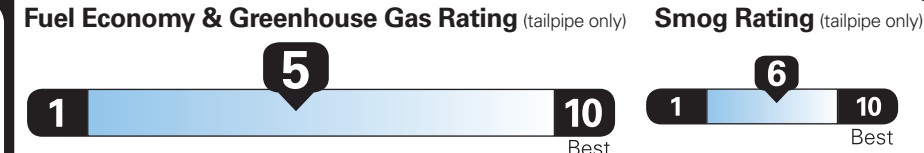

This vehicle emits 402 grams CO2 per mile. The best emits 0 grams per mile (tailpipe only). Producing and distributing fuel also create emissions; learn more at fueleconomy.gov.

Actual results will vary for many reasons, including driving conditions and how you drive and maintain your vehicle. The average new vehicle gets 28 MPG and costs $9,750 to fuel over 5 years. Cost estimates are based on 15,000 miles per year at $3.60 per gallon. MPGe is miles per gasoline gallon equivalent. Vehicle emissions are a significant cause of climate change and smog.

fueleconomy.gov

Calculate personalized estimates and compare vehicles

Smartphone QR Code

GOVERNMENT 5-STAR SAFETY RATINGS

Overall Vehicle Score Not Rated

Based on the combined ratings of frontal, side and rollover. Should ONLY be compared to other vehicles of similar size and weight.

Frontal Crash Driver Passenger Not Rated Not Rated

Based on the risk of injury in a frontal impact. Should ONLY be compared to other vehicles of similar size and weight.

Side Crash Front seat Rear seat Not Rated Not Rated

Based on the risk of injury in a side impact.

Rollover Not Rated

Based on the risk of rollover in a single-vehicle crash.

Star ratings range from 1 to 5 stars (★★★★★), with 5 being the highest.

Source: National Highway Traffic Safety Administration (NHTSA).

www.safercar.gov or 1-888-327-4236

1FTR4KH4RLE09734

WARNING: Operating, servicing and maintaining a passenger vehicle, pickup truck, van, or off-road vehicle can expose you to chemicals including engine exhaust, carbon monoxide, phthalates, and lead, which are known to the State of California to cause cancer and birth defects or other reproductive harm. To minimize exposure, avoid breathing exhaust, do not idle the engine except as necessary, service your vehicle in a well-ventilated area and wear gloves or wash your hands frequently when servicing your vehicle. For more information go to www.P65Warnings.ca.gov/passenger-vehicle.

SCAN OR TEXT 1FRLE09734 TO 48028

Msg & Data rates may apply. Text HELP for help

www.ford.com/help/privacy-terms/

RAMP ONE

CR4G

RAMP TWO

CONVOY

ITEM #:

41-5050 O/T 1

TOTAL MSRP $51,430.00

Whether you decide to lease or finance your vehicle, you'll find the choices that are right for you. See your dealer for details or visit www.ford.com/finance.

SPECIAL ORDER

RC011 N RB 2X 425 003922 03 01 24

This label is affixed pursuant to the Federal Automobile Information Disclosure Act. Gasoline, License, and Title Fees, State and Local taxes are not included. Dealer installed options or accessories are not included unless listed above.