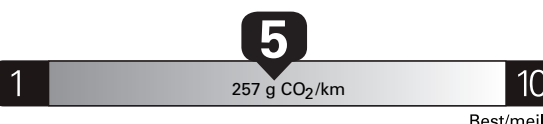

Carbon Dioxide Rating / Indice de dioxyde de carbone

Tailpipe emissions only / Émissions du tuyau d'échappement seulement