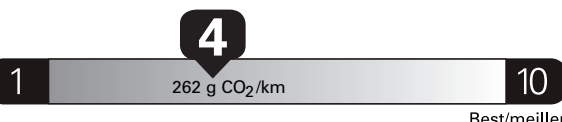

Carbon Dioxide Rating / Indice de dioxyde de carbone