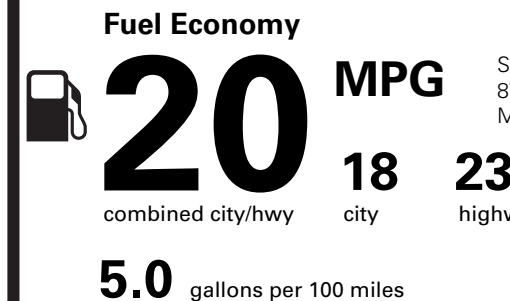

SAFETY/SECURITY

- AIRBAGS - SAFETY CANOPY®
- BELT-MINDER CHIME
- CTR HIGH MOUNT STOP LAMP
- LATCH CHILD SAFETY SYSTEM
- SECURILOCK® ANTI-THEFT SYS
- TIRE PRESSURE MONIT SYS

WARRANTY

- 3YR/36,000 BUMPER / BUMPER
- 5YR/60,000 POWERTRAIN
- 5YR/60,000 ROADSIDE ASSIST

INCLUDED ON THIS VEHICLE

EQUIPMENT GROUP 301A

- •XLT SERIES
- •POWER SLIDING REAR WINDOW
- •DUAL-ZONE ELEC CLIMATE CONTRO

(MSRP)

1,250.00

OPTIONAL EQUIPMENT/OTHER

- 2026 MODEL YEAR
- AVALANCHE
- 2.7L ECOBOOST ENGINE
- 255/65R 18 A/T TIRE
- 3.73 LOCKING RR DIFFERENTIAL
- 50 STATE EMISSIONS
- BLACK APPEARANCE PACKAGE
- .18" BLACK PAINTED ALUM WHEEL
- .BLACK GRILLE
- ADVANCED TOW PKG + TECH PKG
- .PROTRAILER B/UP ASSIST W/TBC
- .ADAPTIVE CRUISE CONTROL
- .360-DEGREE CAMERA
- .TRAILER TOW PACKAGE
- FRONT LICENSE PLATE BRACKET
- SPLASH GUARDS/MUD FLAPS FR/RR
- RUNNING BOARDS - BLACK
- CONVENIENCE PACKAGE
- .PRO POWER ONBOARD - 400W

395.00

2,295.00

420.00

NO CHARGE

895.00

1,845.00

NO CHARGE

130.00

750.00

570.00

DEALER INSTALLED OPTIONS

- Roadside Assistance Kit 80.00
- First Aid Kit 60.00
- Wheel Lock Kit 90.00

PRICE INFORMATION

BASE PRICE	$39,375.00
TOTAL OPTIONS/OTHER	8,780.00
TOTAL VEHICLE & OPTIONS/OTHER	48,155.00
DESTINATION & DELIVERY	1,895.00

EPA DOT

Fuel Economy and Environment

Gasoline Vehicle

Standard Pickup Trucks range from 12 to 87 MPG. The best vehicle rates 146 MPGe.

You spend
$4,000

more in fuel costs over 5 years compared to the average new vehicle.

Annual fuel cost
$2,500