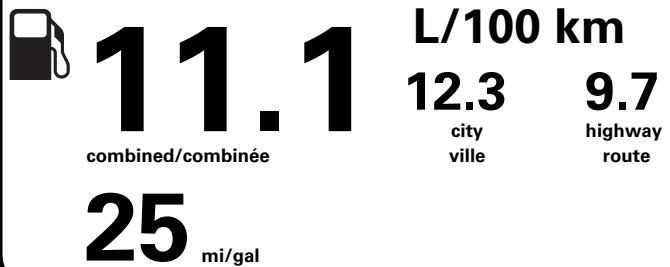

EQUIPMENT GROUP 501A

- LARIAT SERIES
- B&O, 10-SPKRS, HD, SXM, SYNC3, NAV
- TECHNOLOGY PACKAGE
- ADAPTIVE CRUISE CONTROL
- FORWARD SENSING SYSTEM
- REMOTE START SYSTEM

OPTIONAL EQUIPMENT/OTHER

2023 MODEL YEAR	NO CHARGE
FEDERAL EXCISE TAX	100.00
265/60R18 A/T BSW TIRE	
ELECTRONIC-LOCKING DIFF	500.00
FLR LINERS ALL WEATHER MATS	200.00
50 STATE EMISSIONS	NO CHARGE
AUTO START-STOP REMOVAL	60.00
TRAILER TOW PACKAGE	600.00
SECURICODE KEYLESS KEYPAD	125.00
18" MACH ALUM W/GREY POCKETS	
4G LTE WI-FI HOTSPOT REMOVAL	25.00
PAINT PROTECTION	470.00
FRONT LICENSE PLATE BRACKET	NO CHARGE

(MSRP)*

3,405.00

100.00

NO CHARGE

60.00

600.00

125.00

25.00

470.00

NO CHARGE

PRICE INFORMATION

BASE PRICE	$46,765.00
TOTAL OPTIONS/OTHER	5,315.00
TOTAL VEHICLE & OPTIONS/OTHER	52,080.00
DESTINATION & DELIVERY	2,095.00

"THIS VEH. NOT INTENDED FOR SALE OR REGISTRATION IN US" RETAIL PRICES EXCLUDE GST/HST

TOTAL MSRP $54,175.00

* MANUFACTURER'S SUGGESTED RETAIL PRICE = MSRP

* NOTE: THIS PRICE HAS BEEN DEVELOPED AS A GUIDE. DEALERS MAY SELL FOR LESS AND ARE NOT UNDER ANY OBLIGATION TO ACCEPT THIS SUGGESTED RETAIL PRICE.

RAMP ONE/ TERMINAL UN	CP64
RAMP TWO/ TERMINAL DEUX	FINAL ASSEMBLY PLANT/ USINE DE MONTAGE MICHIGAN
METHOD OF TRANSP/ MODE DE TRANSPORT	CONVOY
ITEM #:	A4-0087 O/T 1
SPECIAL ORDER	
PD121 N RE 2X 325 001707 04 12 23	

Gasoline Vehicle
Véhicule à essence

Fuel Consumption / Consommation de carburant

Annual fuel **COST**
for an annual distance of 20,000 km, and an average fuel price of $1.25 per litre

$ 2 775

Coût annuel en carburant

pour une distance annuelle de 20 000 km, et un prix moyen du carburant de 1,25 $ par litre

Standard pickup trucks range from /
Les camionnettes ordinaires font entre
8.9 - 19.8 L_e/100 km

L_e is gasoline litre equivalent
L_e signifie litre équivalent d'essence