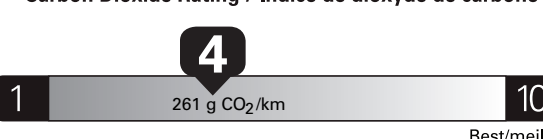

Carbon Dioxide Rating / Indice de dioxyde de carbone

Tailpipe emissions only / Émissions du tuyau d'échappement seulement