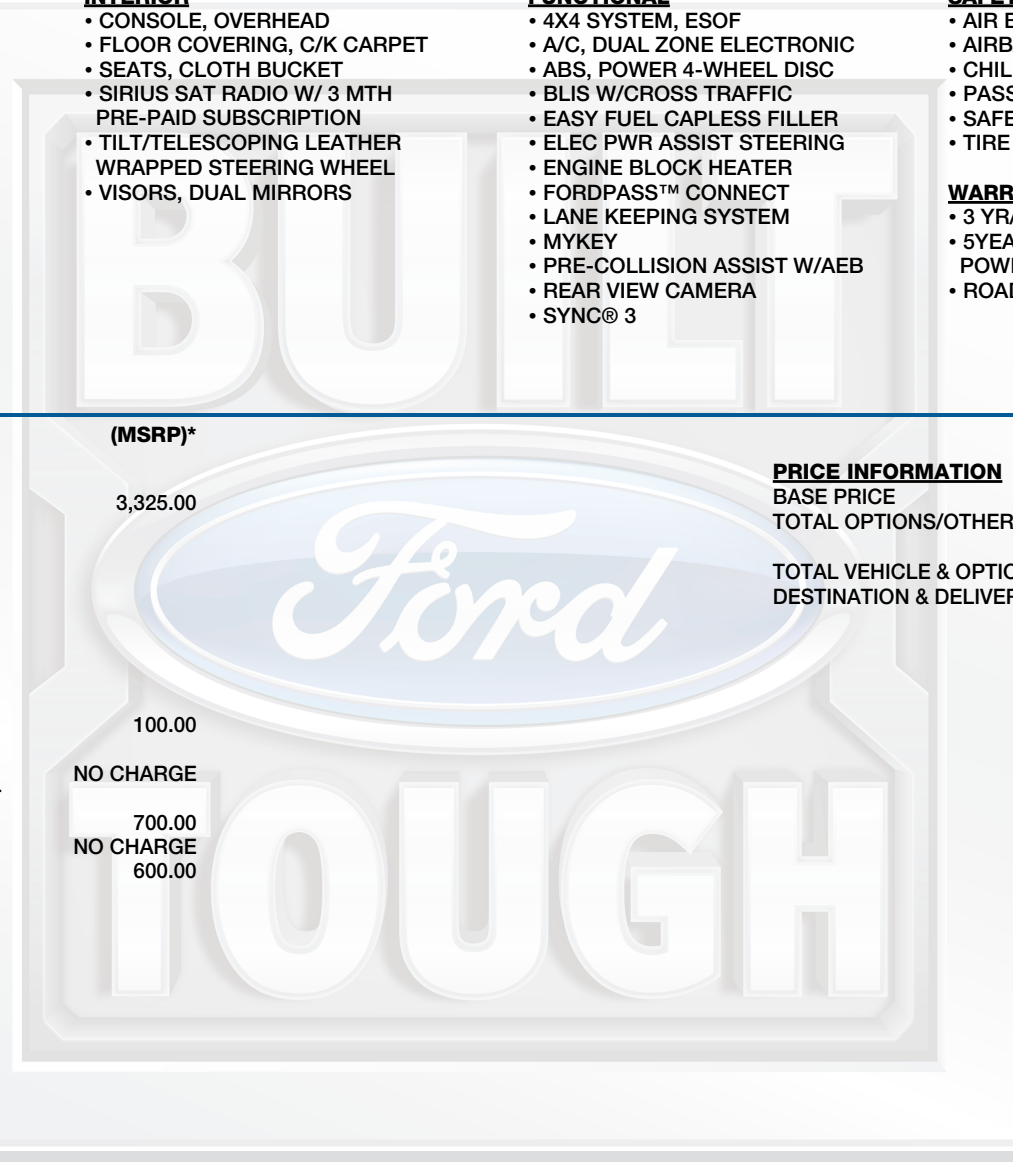

INTERIOR

- CONSOLE, OVERHEAD
- FLOOR COVERING, C/K CARPET
- SEATS, CLOTH BUCKET
- SIRIUS SAT RADIO W/ 3 MTH PRE-PAID SUBSCRIPTION
- TILT/TELESCOPING LEATHER WRAPPED STEERING WHEEL
- VISORS, DUAL MIRRORS

FUNCTIONAL

- 4X4 SYSTEM, ESOF
- A/C, DUAL ZONE ELECTRONIC
- ABS, POWER 4-WHEEL DISC
- BLIS W/CROSS TRAFFIC
- EASY FUEL CAPLESS FILLER
- ELEC PWR ASSIST STEERING
- ENGINE BLOCK HEATER
- FORDPASS™ CONNECT
- LANE KEEPING SYSTEM
- MYKEY
- PRE-COLLISION ASSIST W/AEB
- REAR VIEW CAMERA
- SYNC® 3

SAFETY/SECURITY

- AIR BAGS, SIDE
- AIRBAGS, DRIVER & PASS
- CHILD SEAT TETHERS
- PASSIVE ANTI-THEFT SYSTEM
- SAFETY BELTS, ADJUSTABLE
- TIRE PRESSURE MONITOR SYS

WARRANTY

- 3 YR/60,000 KM BASIC
- 5YEAR/100,000 KM POWERTRAIN
- ROADSIDE ASSISTANCE 24 HRS

INCLUDED ON THIS VEHICLE

EQUIPMENT GROUP 302A

- •XLT SERIES
- •110 AC POWER OUTLET
- •REVERSE SENSING SYSTEM
- •REMOTE START SYSTEM
- •SLIDING REAR WINDOW W/DEF

(MSRP)*

3,325.00

OPTIONAL EQUIPMENT/OTHER

- 2021 MODEL YEAR
- FEDERAL EXCISE TAX
- 255/65R17 A/T BSW TIRE
- SPORT APPEARANCE PACKAGE
- .17" MGNTC PTD ALUM WHL-SPORT
- RUNNING BOARDS-5" RECT-BLACK
- 50 STATE EMISSIONS
- TRAILER TOW PACKAGE

100.00

NO CHARGE

700.00

NO CHARGE

600.00

PRICE INFORMATION

BASE PRICE	$38,658.00
TOTAL OPTIONS/OTHER	4,725.00
TOTAL VEHICLE & OPTIONS/OTHER	43,383.00
DESTINATION & DELIVERY	1,995.00

(MSRP)*

Gasoline Vehicle
Véhicule à essence