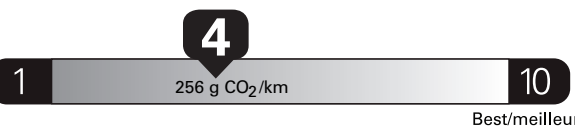

Carbon Dioxide Rating / Indice de dioxyde de carbone