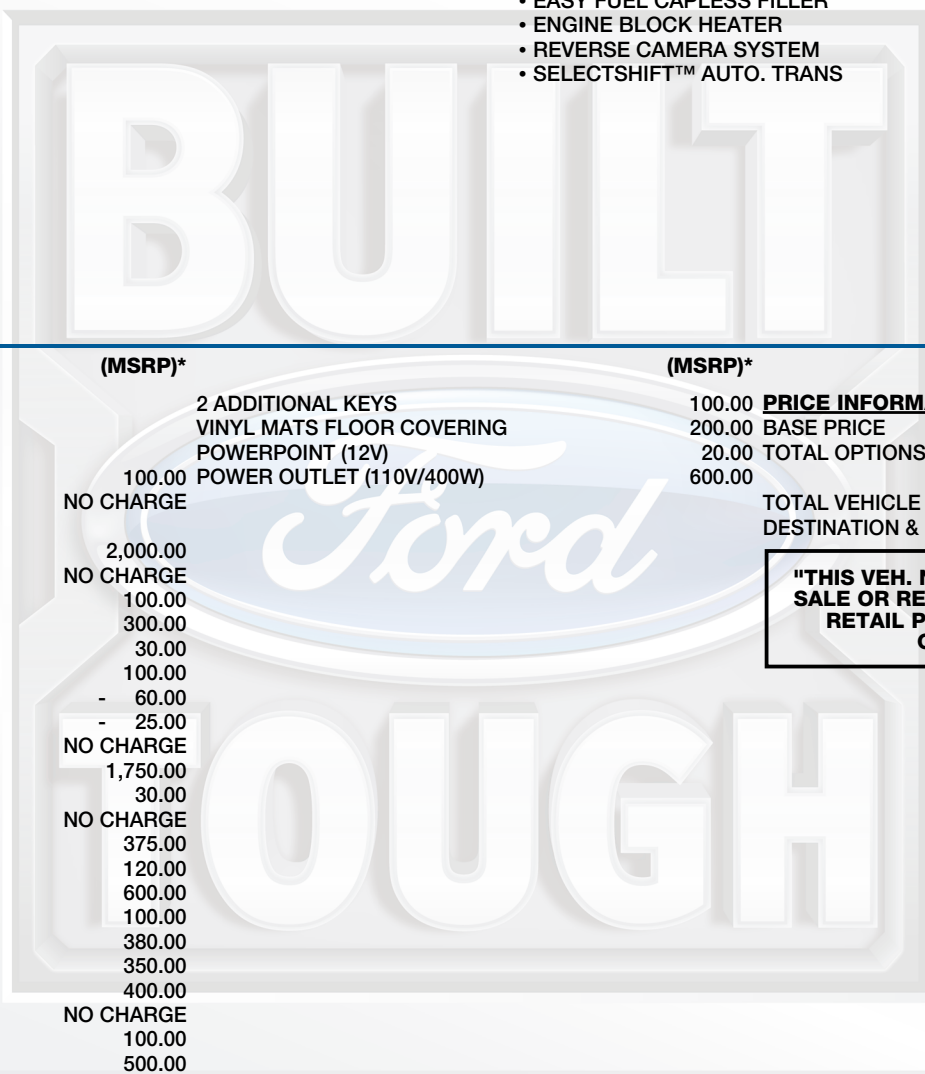

ford.ca

VEHICLE DESCRIPTION

TRANSIT

2023 350 HR CARGO AWD
148" WHEELBASE
3.5L ECOBOOST V6
10-SPEED TRANSMISSION

PK B85198

EXTERIOR
AVALANCHE GREY
INTERIOR
DARK PALAZZO GREY CLOTH

STANDARD EQUIPMENT

STANDARD EQUIPMENT INCLUDED AT NO EXTRA CHARGE IN THE BASE PRICE BELOW

EXTERIOR

- DAYTIME RUNNING LIGHTS
- WIPERS, VARIABLE INTERVAL

INTERIOR

- LAMPS, DOME/REAR CARGO
- POWER POINTS

FUNCTIONAL

- A/C, MANUAL FRONT
- ABS, POWER 4-WHEEL DISC
- EASY FUEL CAPLESS FILLER
- ENGINE BLOCK HEATER
- REVERSE CAMERA SYSTEM
- SELECTSHIFT™ AUTO. TRANS

SAFETY/SECURITY

- ADVANCETRAC™/ROLL STABILITY CONTROL
- SECURILOCK ANTI-THEFT SYS
- TIRE PRESSURE MONITOR SYS

WARRANTY

- 3 YR/60,000 KM BASIC
- 5YEAR/100,000 KM POWERTRAIN
- ROADSIDE ASSISTANCE 24 HRS

INCLUDED ON THIS VEHICLE

OPTIONAL EQUIPMENT/OTHER

2023 MODEL YEAR	100.00
FEDERAL EXCISE TAX	NO CHARGE
AVALANCHE GREY	NO CHARGE
PREFERRED EQUIPMENT PKG.101A	2,000.00
3.5L ECOBOOST V6	NO CHARGE
3.73 LIMITED SLIP AXLE	100.00
REAR COMPARTMENT LIGHTING	300.00
VINYL F/R FLOOR COVERING	30.00
TIE DOWN CARGO HOOKS	100.00
253 DEGREE OPENING	- 60.00
AUTO START STOP REMOVAL	- 25.00
WIFI 4G LTE HOTSPOT DELETE	NO CHARGE
9500# GVWR PACKAGE	1,750.00
4WAY D/P SWVL PALAZZO CLOTH	30.00
B-PILLAR ASSIST HANDLE	NO CHARGE
50 STATE EMISSIONS	375.00
REVERSE SENSING SYSTEM	120.00
KEYLESS ENTRY PAD	600.00
HD TRAILER TOW PACKAGE	100.00
MODIFIED VEHICLE WIRING SYS	380.00
LONG-ARM PWR HEAT MIRRORS	350.00
RADIO - SYNC3, 4" SCN	400.00
CRUISE CONTROL	NO CHARGE
DUAL BATTERIES (70 AMP-HR)	100.00
FRONT OVERHEAD SHELF	500.00
TRAILER BRAKE CONTROLLER	NO CHARGE
LARGE CENTRE CONSOLE	625.00
REMOTE START	100.00
ILLUMINATED SUN VISORS	

(MSRP)*

(MSRP)*

(MSRP)*

PRICE INFORMATION	
BASE PRICE	$65,555.00
TOTAL OPTIONS/OTHER	8,895.00
TOTAL VEHICLE & OPTIONS/OTHER DESTINATION & DELIVERY	74,450.00
	2,995.00

"THIS VEH. NOT INTENDED FOR SALE OR REGISTRATION IN US" RETAIL PRICES EXCLUDE GST/HST

RAMP ONE/TERMINAL UN		TOTAL MSRP $77,445.00
CM8G		
RAMP TWO/TERMINAL DEUX	FINAL ASSEMBLY PLANT/USINE DE MONTAGE	* MANUFACTURER'S SUGGESTED RETAIL PRICE = MSRP * NOTE: THIS PRICE HAS BEEN DEVELOPED AS A GUIDE. DEALERS MAY SELL FOR LESS AND ARE NOT UNDER ANY OBLIGATION TO ACCEPT THIS SUGGESTED RETAIL PRICE.
	KANSAS CITY	
METHOD OF TRANSP/MODE DE TRANSPORT	ITEM #: B6-D018 O/T 1	SPECIAL ORDER
CONVOY	PK021 N RE 2X 330 000788 10 02 23	

Ask your dealer for the FUEL CONSUMPTION GUIDE or CALL 1-800-387-2000

L/100km NOT APPLICABLE / L/100km NON APPLICABLE

Canada

Demandez le GUIDE DE CONSOMMATION DE CARBURANT à votre concessionnaire ou composez le 1-800-387-2000

U.S. GOVERNMENT SAFETY RATINGS COTES DE SÉCURITÉ DU GOUVERNEMENT AMÉRICAIN

Overall Vehicle Score / Cote globale du véhicule		Not Rated / Non coté
Frontal Crash / Collision frontale	Driver / Conducteur Passenger / Passager	★★★★
Side Crash / Collision latérale	Front seat / Siège avant Rear seat / Siège arrière	Not Rated / Non coté Not Rated / Non coté
Rollover / Capotage		Not Rated / Non coté

Star ratings range from 1 to 5 stars (*****), with 5 being the highest. Les cotes varient de 1 à 5 étoiles (*****), 5 étant la cote la plus élevée.

Source: U.S. National Highway Traffic Safety Administration
For more information / Pour de plus amples renseignements
www.safercar.gov

1FTBW3UG6PKB85198

FordPass Connect™

Download the FordPass™ app* and you can:

1. **Access Vehicle Control Features**
2. Remotely start, lock and unlock your vehicle.
   - Locate your vehicle and check approximate fuel range.
   - Receive vehicle health alerts.

1. **Activate 4G LTE Wi-Fi Hotspot**
2. New vehicles include a 3-month or 3GB data (whichever comes first) Wi-Fi trial.
   - Connect up to ten Wi-Fi-equipped devices.