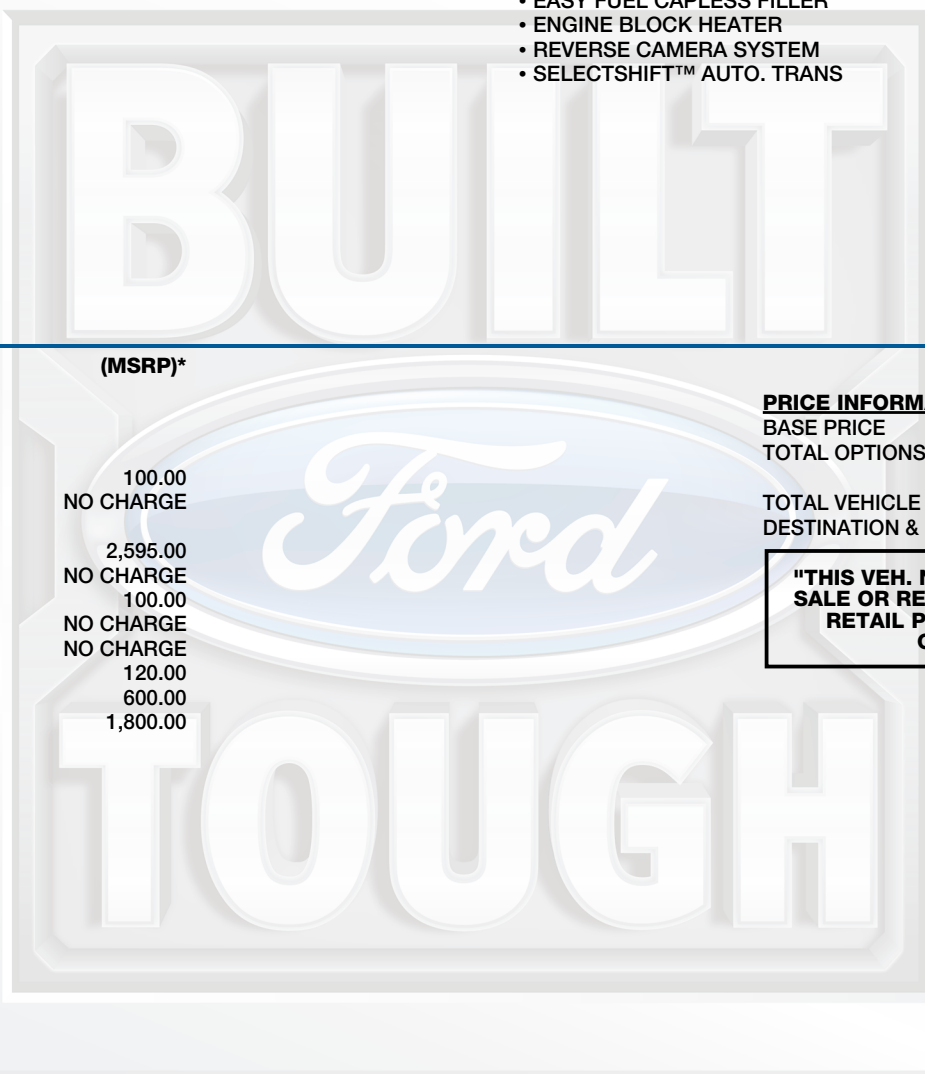

ford.ca

VEHICLE DESCRIPTION

TRANSIT

2025 350 LR CARGO AWD
130" WHEELBASE
3.5L ECOBOOST V6
10-SPEED TRANSMISSION

SK A95907

EXTERIOR
OXFORD WHITE
INTERIOR
DARK PALAZZO GREY CLOTH

STANDARD EQUIPMENT

STANDARD EQUIPMENT INCLUDED AT NO EXTRA CHARGE IN THE BASE PRICE BELOW

EXTERIOR

- DAYTIME RUNNING LIGHTS
- WIPERS, VARIABLE INTERVAL

INTERIOR

- LAMPS, DOME/REAR CARGO
- POWER POINTS

FUNCTIONAL

- A/C, MANUAL FRONT
- ABS, POWER 4-WHEEL DISC
- EASY FUEL CAPLESS FILLER
- ENGINE BLOCK HEATER
- REVERSE CAMERA SYSTEM
- SELECTSHIFT™ AUTO. TRANS

SAFETY/SECURITY

- ADVANCETRAC™/ROLL STABILITY CONTROL
- SECURILOCK ANTI-THEFT SYS
- TIRE PRESSURE MONITOR SYS

WARRANTY

- 3 YR/60,000 KM BASIC
- 5YEAR/100,000 KM POWERTRAIN
- ROADSIDE ASSISTANCE 24 HRS

INCLUDED ON THIS VEHICLE

(MSRP)*

OPTIONAL EQUIPMENT/OTHER

- 2025 MODEL YEAR
- FEDERAL EXCISE TAX
- OXFORD WHITE
- PREFERRED EQUIPMENT PKG.101A
- 3.5L ECOBOOST V6
- 3.73 LIMITED SLIP AXLE
- REAR COMPARTMENT LIGHTING
- 9500# GVWR PACKAGE
- 50 STATE EMISSIONS
- KEYLESS ENTRY PAD
- HD TRAILER TOW PACKAGE
- INTERIOR UP PACKAGE - CARGO
- .VINYL F/R FLOOR COVERING
- .2WAY DRV/PASS PALAZZO CLOTH
- .SHORT-ARM PWR MIRRORS
- .ILLUMINATED SUN VISORS

100.00
NO CHARGE
2,595.00
NO CHARGE
100.00
NO CHARGE
120.00
600.00
1,800.00

PRICE INFORMATION

BASE PRICE $65,800.00
TOTAL OPTIONS/OTHER 5,315.00
TOTAL VEHICLE & OPTIONS/OTHER DESTINATION & DELIVERY 71,115.00
2,995.00

"THIS VEH. NOT INTENDED FOR SALE OR REGISTRATION IN US" RETAIL PRICES EXCLUDE GST/HST

(MSRP)*

Ask your dealer for the FUEL CONSUMPTION GUIDE or CALL 1-800-387-2000

L/100km NOT APPLICABLE / L/100km NON APPLICABLE

Canada

Demandez le GUIDE DE CONSOMMATION DE CARBURANT à votre concessionnaire ou composez le 1-800-387-2000

**U.S. GOVERNMENT SAFETY RATINGS
COTES DE SÉCURITÉ DU GOUVERNEMENT AMÉRICAIN**

Overall Vehicle Score / Cote globale du véhicule		Not Rated / Non coté
Frontal Crash / Collision frontale	Driver / Conducteur Passenger / Passager	★★★★
Side Crash / Collision latérale	Front seat / Siège avant Rear seat / Siège arrière	Not Rated / Non coté Not Rated / Non coté
Rollover / Capotage		Not Rated / Non coté

Star ratings range from 1 to 5 stars (*****), with 5 being the highest. Les cotes varient de 1 à 5 étoiles (*****), 5 étant la cote la plus élevée.

Source: U.S. National Highway Traffic Safety Administration
For more information / Pour de plus amples renseignements
www.safercar.gov

FordPass Connect™

Download the FordPass™ app* and you can:

1. **Access Vehicle Control Features**
2. Remotely start, lock and unlock your vehicle.
   - Locate your vehicle and check approximate fuel range.
   - Receive vehicle health alerts.
3. **Activate 4G LTE Wi-Fi Hotspot**
4. New vehicles include a 3-month or 3GB data (whichever comes first) Wi-Fi trial.
   - Connect up to ten Wi-Fi-equipped devices.

Ask your sales consultant for more details.

Scan code not operational at this time

FOR PLANT USE ONLY

SOLD TO/ VENDU A Meadowvale Ford Sales & Serv 2230 Battleford Road Mississauga ON CAN L5N 3K6	B10 280	RAMP ONE/ TERMINAL UN CM6B	DEALER NO./CONCESSIONNAIRE B10 280
SHIP TO (IF OTHER THAN SOLD TO) / EXPEDIER A (SI AUTRE QUE L'ACHETEUR)	RAMP TWO/ TERMINAL DEUX	FINAL ASSEMBLY PLANT/ USINE DE MONTAGE KANSAS CITY	TOTAL MSRP $74,110.00 * MANUFACTURER'S SUGGESTED RETAIL PRICE = MSRP * NOTE: THIS PRICE HAS BEEN DEVELOPED AS A GUIDE. DEALERS MAY SELL FOR LESS AND ARE NOT UNDER ANY OBLIGATION TO ACCEPT THIS SUGGESTED RETAIL PRICE.
SHIP THROUGH/EXPEDIER VIA	METHOD OF TRANSP./ MODE DE TRANSPORT CONVOY	ITEM #: B1-Z70N O/T 2 SF232 N RE 2X 530 000270 06 23 25	

1FTBW2YG1SKA95907