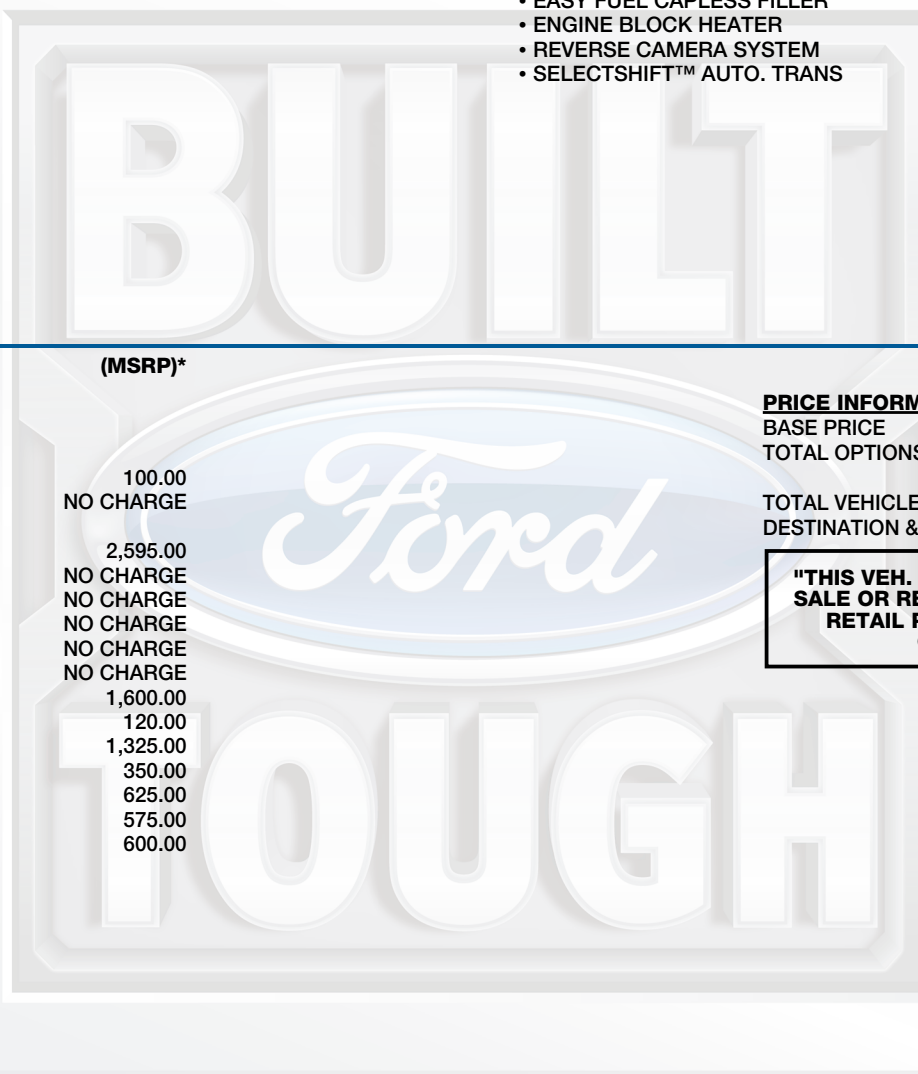

ford.ca

VEHICLE DESCRIPTION

TRANSIT

2024 350 HR CARGO AWD
148" WHEELBASE
3.5L ECOBOOST V6
10-SPEED TRANSMISSION

EXTERIOR OXFORD WHITE
INTERIOR EBONY CLOTH

RK A09409

STANDARD EQUIPMENT

STANDARD EQUIPMENT INCLUDED AT NO EXTRA CHARGE IN THE BASE PRICE BELOW

EXTERIOR

- DAYTIME RUNNING LIGHTS
- WIPERS, VARIABLE INTERVAL

INTERIOR

- LAMPS, DOME/REAR CARGO
- POWER POINTS

FUNCTIONAL

- A/C, MANUAL FRONT
- ABS, POWER 4-WHEEL DISC
- EASY FUEL CAPLESS FILLER
- ENGINE BLOCK HEATER
- REVERSE CAMERA SYSTEM
- SELECTSHIFT™ AUTO. TRANS

SAFETY/SECURITY

- ADVANCETRAC™/ROLL STABILITY CONTROL
- SECURILOCK ANTI-THEFT SYS
- TIRE PRESSURE MONITOR SYS

WARRANTY

- 3 YR/60,000 KM BASIC
- 5 YEAR/100,000 KM POWERTRAIN
- ROADSIDE ASSISTANCE 24 HRS

INCLUDED ON THIS VEHICLE

(MSRP)*

OPTIONAL EQUIPMENT/OTHER

2024 MODEL YEAR	100.00
FEDERAL EXCISE TAX	NO CHARGE
OXFORD WHITE	NO CHARGE
PREFERRED EQUIPMENT PKG.101A	NO CHARGE
3.5L ECOBOOST V6	2,595.00
3.73 LIMITED SLIP AXLE	NO CHARGE
9500# GVWR PACKAGE	NO CHARGE
2WAY D/P NO ARM REST EB CLTH	NO CHARGE
B-PILLAR ASSIST HANDLE	NO CHARGE
50 STATE EMISSIONS	NO CHARGE
BULKHEAD W/LOCKABLE DOOR	1,600.00
KEYLESS ENTRY PAD	120.00
MATTE BLACK WHEEL	1,325.00
EXTENDED FUEL TANK (117 L)	350.00
REMOTE START	625.00
HID HEADLAMPS	575.00
LOAD AREA PROTECTION PKG	600.00
.VINYL F/R FLOOR COVERING	

PRICE INFORMATION

BASE PRICE	$67,495.00
TOTAL OPTIONS/OTHER	7,890.00
TOTAL VEHICLE & OPTIONS/OTHER	75,385.00
DESTINATION & DELIVERY	2,995.00

"THIS VEH. NOT INTENDED FOR SALE OR REGISTRATION IN US" RETAIL PRICES EXCLUDE GST/HST

(MSRP)*

Ask your dealer for the FUEL CONSUMPTION GUIDE or CALL 1-800-387-2000

L/100km NOT APPLICABLE / L/100km NON APPLICABLE

Canada

Demandez le GUIDE DE CONSOMMATION DE CARBURANT à votre concessionnaire ou composez le 1-800-387-2000

U.S. GOVERNMENT SAFETY RATINGS COTES DE SÉCURITÉ DU GOUVERNEMENT AMÉRICAIN

Overall Vehicle Score / Cote globale du véhicule	Not Rated / Non coté	
Frontal Crash / Collision frontale	Driver / Conducteur Passenger / Passager	★★★★
Side Crash / Collision latérale	Front seat / Siège avant Rear seat / Siège arrière	Not Rated / Non coté Not Rated / Non coté
Rollover / Capotage	Not Rated / Non coté	

Star ratings range from 1 to 5 stars (*****), with 5 being the highest. Les cotes varient de 1 à 5 étoiles (*****), 5 étant la cote la plus élevée.

Source: U.S. National Highway Traffic Safety Administration
For more information / Pour de plus amples renseignements
www.safercar.gov

FordPass Connect™

1. Download the FordPass™ app* and you can:
2. **Access Vehicle Control Features**
     - Remotely start, lock and unlock your vehicle.
     - Locate your vehicle and check approximate fuel range.
     - Receive vehicle health alerts.
   - **Activate 4G LTE Wi-Fi Hotspot**
     - New vehicles include a 3-month or 3GB data (whichever comes first) Wi-Fi trial.
     - Connect up to ten Wi-Fi-equipped devices.

Ask your sales consultant for more details.

Scan code not operational at this time

FOR PLANT USE ONLY

RAMP ONE/TERMINAL UN	CM8G	TOTAL MSRP $78,380.00
RAMP TWO/TERMINAL DEUX	FINAL ASSEMBLY PLANT/USINE DE MONTAGE KANSAS CITY	
METHOD OF TRANSP/MODE DE TRANSPORT	CONVOY	ITEM #: A6-H02B O/T 1 SPECIAL ORDER RA022 N RE 2X 415 000247 01 02 24

* MANUFACTURER'S SUGGESTED RETAIL PRICE = MSRP
* NOTE: THIS PRICE HAS BEEN DEVELOPED AS A GUIDE. DEALERS MAY SELL FOR LESS AND ARE NOT UNDER ANY OBLIGATION TO ACCEPT THIS SUGGESTED RETAIL PRICE.

Ford FORD PROTECT
Insist on Ford Protect! The only extended service plan fully backed by Ford and honored at every Ford dealership in the US and Canada. See your Ford dealer for additional details, or visit www.ford.ca for more information.