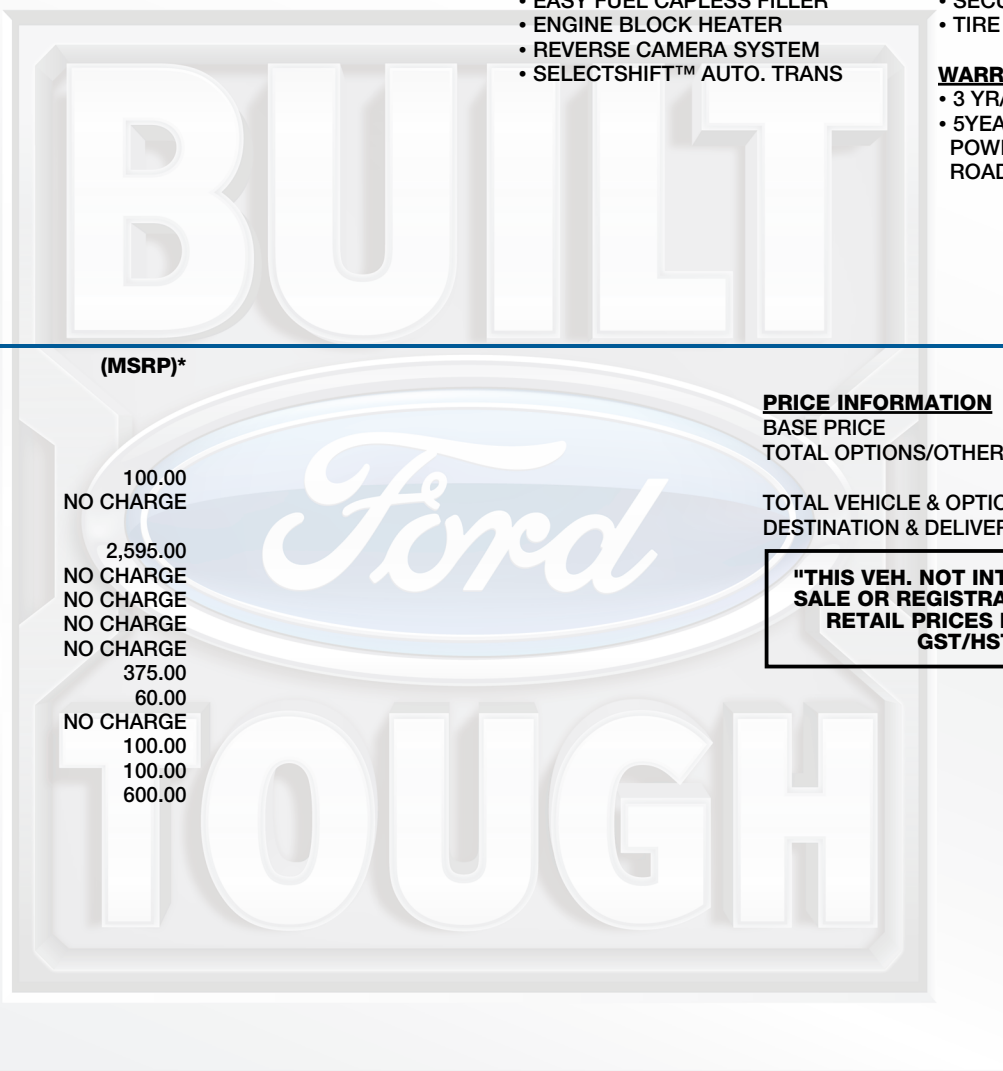

ford.ca

VEHICLE DESCRIPTION

TRANSIT

2024 350 MR CARGO AWD
148" WHEELBASE
3.5L ECOBOOST V6
10-SPEED TRANSMISSION

EXTERIOR
OXFORD WHITE
INTERIOR
EBONY CLOTH

RK A73519

STANDARD EQUIPMENT

STANDARD EQUIPMENT INCLUDED AT NO EXTRA CHARGE IN THE BASE PRICE BELOW

EXTERIOR

- DAYTIME RUNNING LIGHTS
- WIPERS, VARIABLE INTERVAL

INTERIOR

- LAMPS, DOME/REAR CARGO
- POWER POINTS

FUNCTIONAL

- A/C, MANUAL FRONT
- ABS, POWER 4-WHEEL DISC
- EASY FUEL CAPLESS FILLER
- ENGINE BLOCK HEATER
- REVERSE CAMERA SYSTEM
- SELECTSHIFT™ AUTO. TRANS

SAFETY/SECURITY

- ADVANCETRAC™/ROLL STABILITY CONTROL
- SECURILOCK ANTI-THEFT SYS
- TIRE PRESSURE MONITOR SYS

WARRANTY

- 3 YR/60,000 KM BASIC
- 5YEAR/100,000 KM POWERTRAIN
- ROADSIDE ASSISTANCE 24 HRS

INCLUDED ON THIS VEHICLE

(MSRP)*

OPTIONAL EQUIPMENT/OTHER

2024 MODEL YEAR	100.00
FEDERAL EXCISE TAX	NO CHARGE
OXFORD WHITE	NO CHARGE
PREFERRED EQUIPMENT PKG.101A	NO CHARGE
3.5L ECOBOOST V6	2,595.00
3.73 LIMITED SLIP AXLE	NO CHARGE
9500# GVWR PACKAGE	NO CHARGE
2WAY D/P NO ARM REST EB CLTH	NO CHARGE
50 STATE EMISSIONS	NO CHARGE
REVERSE SENSING SYSTEM	375.00
VEHICLE MAINTENANCE MONITOR	60.00
DUAL BATTERIES (70 AMP-HR)	NO CHARGE
FRONT OVERHEAD SHELF	100.00
2 ADDITIONAL KEYS	100.00
POWER OUTLET (110V/400W)	600.00

PRICE INFORMATION

BASE PRICE	$66,795.00
TOTAL OPTIONS/OTHER	3,930.00
TOTAL VEHICLE & OPTIONS/OTHER	70,725.00
DESTINATION & DELIVERY	2,995.00

"THIS VEH. NOT INTENDED FOR SALE OR REGISTRATION IN US" RETAIL PRICES EXCLUDE GST/HST

(MSRP)*

Ask your dealer for the FUEL CONSUMPTION GUIDE or CALL 1-800-387-2000

L/100km NOT APPLICABLE / L/100km NON APPLICABLE

Canada

Demandez le GUIDE DE CONSOMMATION DE CARBURANT à votre concessionnaire ou composez le 1-800-387-2000

**U.S. GOVERNMENT SAFETY RATINGS
COTES DE SÉCURITÉ DU GOUVERNEMENT AMÉRICAIN**

Overall Vehicle Score / Cote globale du véhicule	Not Rated / Non coté	
Frontal Crash / Collision frontale	Driver / Conducteur Passenger / Passager	★★★★
Side Crash / Collision latérale	Front seat / Siège avant Rear seat / Siège arrière	Not Rated / Non coté Not Rated / Non coté
Rollover / Capotage	Not Rated / Non coté	

Star ratings range from 1 to 5 stars (*****), with 5 being the highest. Les cotes varient de 1 à 5 étoiles (*****), 5 étant la cote la plus élevée.

Source: U.S. National Highway Traffic Safety Administration
For more information / Pour de plus amples renseignements
www.safercar.gov

FordPass Connect™

1. Download the FordPass™ app* and you can:
2. **Access Vehicle Control Features**
     - Remotely start, lock and unlock your vehicle.
     - Locate your vehicle and check approximate fuel range.
     - Receive vehicle health alerts.
   - **Activate 4G LTE Wi-Fi Hotspot**
     - New vehicles include a 3-month or 3GB data (whichever comes first) Wi-Fi trial.
     - Connect up to ten Wi-Fi-equipped devices.

Ask your sales consultant for more details.

Scan code not operational at this time

FOR PLANT USE ONLY

RAMP ONE/TERMINAL UN	CM8B	TOTAL MSRP $73,720.00
RAMP TWO/TERMINAL DEUX	FINAL ASSEMBLY PLANT/USINE DE MONTAGE KANSAS CITY	
METHOD OF TRANSP/MODE DE TRANSPORT	CONVOY	ITEM #: B7-0201 O/T 2
RD222 N RE 2X 435 000277 04 22 24		

* MANUFACTURER'S SUGGESTED RETAIL PRICE = MSRP
* NOTE: THIS PRICE HAS BEEN DEVELOPED AS A GUIDE. DEALERS MAY SELL FOR LESS AND ARE NOT UNDER ANY OBLIGATION TO ACCEPT THIS SUGGESTED RETAIL PRICE.

1FTBW2CG1RKA73519

Ford FORD PROTECT
Insist on Ford Protect! The only extended service plan fully backed by Ford and honored at every Ford dealership in the US and Canada. See your Ford dealer for additional details, or visit www.ford.ca for more information.