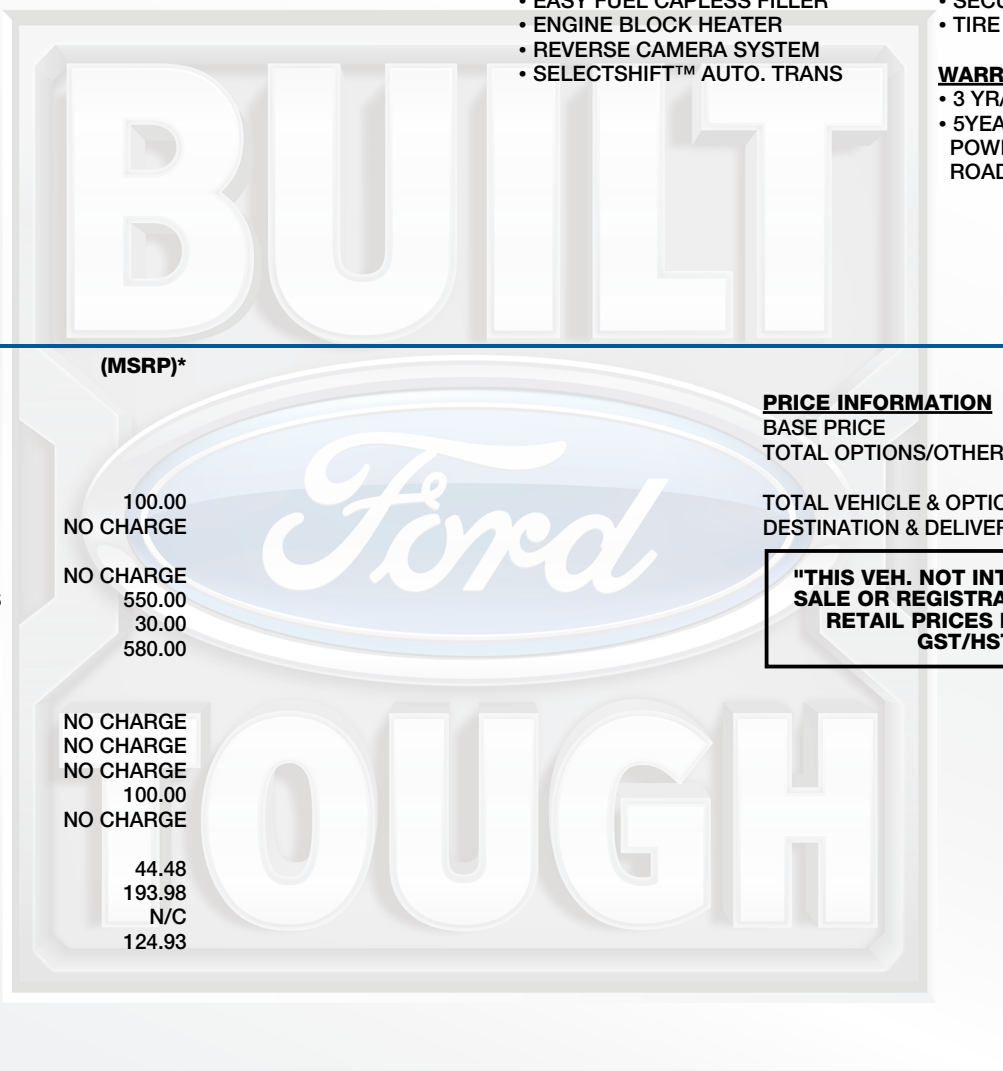

ford.ca

VEHICLE DESCRIPTION

TRANSIT

2024 250 LR CARGO AWD
130" WHEELBASE
3.5L PFDI V6
10-SPEED TRANSMISSION

RK B02622

EXTERIOR
OXFORD WHITE
INTERIOR
EBONY CLOTH

STANDARD EQUIPMENT

STANDARD EQUIPMENT INCLUDED AT NO EXTRA CHARGE IN THE BASE PRICE BELOW

EXTERIOR

- DAYTIME RUNNING LIGHTS
- WIPERS, VARIABLE INTERVAL

INTERIOR

- LAMPS, DOME/REAR CARGO
- POWER POINTS

FUNCTIONAL

- A/C, MANUAL FRONT
- ABS, POWER 4-WHEEL DISC
- EASY FUEL CAPLESS FILLER
- ENGINE BLOCK HEATER
- REVERSE CAMERA SYSTEM
- SELECTSHIFT™ AUTO. TRANS

SAFETY/SECURITY

- ADVANCETRAC™/ROLL STABILITY CONTROL
- SECURILOCK ANTI-THEFT SYS
- TIRE PRESSURE MONITOR SYS

WARRANTY

- 3 YR/60,000 KM BASIC
- 5YEAR/100,000 KM POWERTRAIN
- ROADSIDE ASSISTANCE 24 HRS

INCLUDED ON THIS VEHICLE

(MSRP)*

OPTIONAL EQUIPMENT/OTHER

10B1-002RC242929R2Y	
2024 MODEL YEAR	
FEDERAL EXCISE TAX	100.00
OXFORD WHITE	NO CHARGE
PREFERRED EQUIPMENT PKG.101A	
3.73 LIMITED SLIP AXLE	NO CHARGE
FIXED REAR AND PASS DOOR GLASS	550.00
TIE DOWN CARGO HOOKS	30.00
EXTERIOR UPGRADE PKG - SRW	580.00
.FRONT FOG LAMPS	
.WIPER ACTIVATED HEADLAMPS	
9150# GVWR PACKAGE	NO CHARGE
2WAY D/P NO ARM REST EB CLTH	NO CHARGE
50 STATE EMISSIONS	NO CHARGE
2 ADDITIONAL KEYS	100.00
E-85 FLEX FUEL CAPABLE	NO CHARGE
SPECIAL ORDER B1 3496	
DEACT TELEM MODEM 024 TRNS	44.48
ODO NONTAMP 024 TRANSIT	193.98
DEL RKR MLDGS 024 TRANSIT	N/C
SCUFF PLATES 024 TRANSIT	124.93
FARMBRO INC.	

PRICE INFORMATION

BASE PRICE	$62,195.00
TOTAL OPTIONS/OTHER	1,723.39
TOTAL VEHICLE & OPTIONS/OTHER	63,918.39
DESTINATION & DELIVERY	2,995.00

"THIS VEH. NOT INTENDED FOR SALE OR REGISTRATION IN US" RETAIL PRICES EXCLUDE GST/HST

(MSRP)*

Ask your dealer for the FUEL CONSUMPTION GUIDE or CALL 1-800-387-2000

L/100km NOT APPLICABLE / L/100km NON APPLICABLE

Canada

Demandez le GUIDE DE CONSOMMATION DE CARBURANT à votre concessionnaire ou composez le 1-800-387-2000

**U.S. GOVERNMENT SAFETY RATINGS
COTES DE SÉCURITÉ DU GOUVERNEMENT AMÉRICAIN**

Overall Vehicle Score / Cote globale du véhicule		Not Rated / Non coté
Frontal Crash / Collision frontale	Driver / Conducteur Passenger / Passager	Not Rated / Non coté
Side Crash / Collision latérale	Front seat / Siège avant Rear seat / Siège arrière	Not Rated / Non coté
Rollover / Capotage		Not Rated / Non coté

Star ratings range from 1 to 5 stars (*****), with 5 being the highest. Les cotes varient de 1 à 5 étoiles (*****), 5 étant la cote la plus élevée.

Source: U.S. National Highway Traffic Safety Administration
For more information / Pour de plus amples renseignements
www.safercar.gov

FordPass Connect™

Download the FordPass™ app* and you can:

1. **Access Vehicle Control Features**
2. Remotely start, lock and unlock your vehicle.
   - Locate your vehicle and check approximate fuel range.
   - Receive vehicle health alerts.

1. **Activate 4G LTE Wi-Fi Hotspot**
2. New vehicles include a 3-month or 3GB data (whichever comes first) Wi-Fi trial.
   - Connect up to ten Wi-Fi-equipped devices.

Ask your sales consultant for more details.

Scan code not operational at this time

FOR PLANT USE ONLY

SOLD TO/ VENDU A Thorncrest Ford 1575 The Queensway Toronto ON CAN M8Z 1T9	B10 298	RAMP ONE/ TERMINAL UN CM6B	DEALER NO./CONCESSIONNAIRE B10 298
SHIP TO (IF OTHER THAN SOLD TO) / EXPÉDIER A (SI AUTRE QUE L'ACHETEUR) U-Haul Co. Ltd - Calgary Shop B6 704 5519 6th Street SE Calgary AB		RAMP TWO/ TERMINAL DEUX CW68	FINAL ASSEMBLY PLANT/ USINE DE MONTAGE KANSAS CITY
SHIP THROUGH/EXPÉDIER VIA FARMBRO INC. 4200 SLADEVIEW CRES MISSISSAUGA ON		METHOD OF TRANSP / MODE DE TRANSPORT CONVOY	ITEM #: B1-U810 O/T 5

TOTAL MSRP $66,913.30