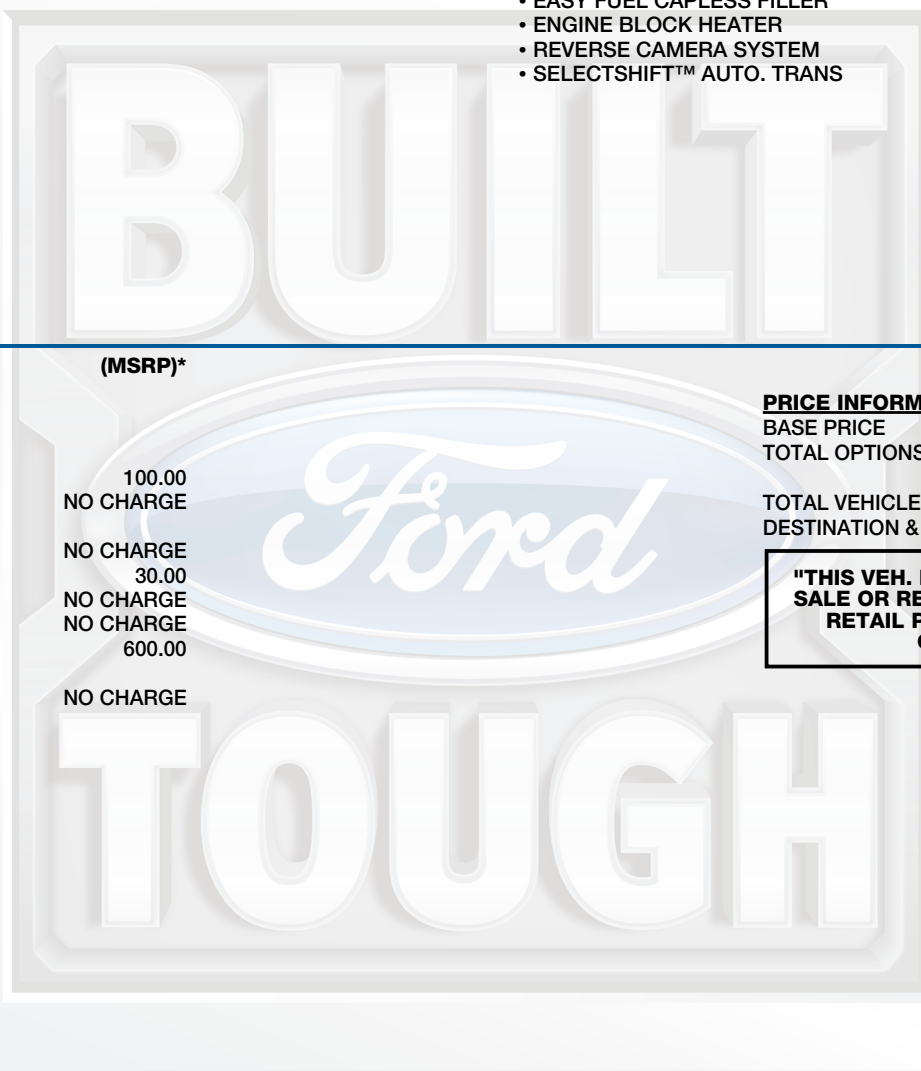

ford.ca

VEHICLE DESCRIPTION

TRANSIT

2025 250 HR CARGO AWD
148" WHEELBASE
3.5L PFDI V6
10-SPEED TRANSMISSION

SK A81330

EXTERIOR
OXFORD WHITE
INTERIOR
DARK PALAZZO GREY VINYL

STANDARD EQUIPMENT

STANDARD EQUIPMENT INCLUDED AT NO EXTRA CHARGE IN THE BASE PRICE BELOW

EXTERIOR

- DAYTIME RUNNING LIGHTS
- WIPERS, VARIABLE INTERVAL

INTERIOR

- LAMPS, DOME/REAR CARGO
- POWER POINTS

FUNCTIONAL

- A/C, MANUAL FRONT
- ABS, POWER 4-WHEEL DISC
- EASY FUEL CAPLESS FILLER
- ENGINE BLOCK HEATER
- REVERSE CAMERA SYSTEM
- SELECTSHIFT™ AUTO. TRANS

SAFETY/SECURITY

- ADVANCETRAC™/ROLL STABILITY CONTROL
- SECURILOCK ANTI-THEFT SYS
- TIRE PRESSURE MONITOR SYS

WARRANTY

- 3 YR/60,000 KM BASIC
- 5YEAR/100,000 KM POWERTRAIN
- ROADSIDE ASSISTANCE 24 HRS

INCLUDED ON THIS VEHICLE

(MSRP)*

OPTIONAL EQUIPMENT/OTHER

- 2025 MODEL YEAR
- FEDERAL EXCISE TAX
- OXFORD WHITE
- PREFERRED EQUIPMENT PKG.101A
- 4.10 LIMITED SLIP AXLE
- TIE DOWN CARGO HOOKS
- 9150# GVWR PACKAGE
- 50 STATE EMISSIONS
- LOAD AREA PROTECTION PKG
- .VINYL F/R FLOOR COVERING
- E-85 FLEX FUEL CAPABLE

- 100.00
- NO CHARGE
- NO CHARGE
- 30.00
- NO CHARGE
- NO CHARGE
- 600.00
- NO CHARGE

PRICE INFORMATION

BASE PRICE	$68,000.00
TOTAL OPTIONS/OTHER	730.00
TOTAL VEHICLE & OPTIONS/OTHER	68,730.00
DESTINATION & DELIVERY	2,995.00

(MSRP)*

"THIS VEH. NOT INTENDED FOR SALE OR REGISTRATION IN US" RETAIL PRICES EXCLUDE GST/HST

Ask your dealer for the FUEL CONSUMPTION GUIDE or CALL 1-800-387-2000

L/100km NOT APPLICABLE / L/100km NON APPLICABLE

Canada

Demandez le GUIDE DE CONSOMMATION DE CARBURANT à votre concessionnaire ou composez le 1-800-387-2000

**U.S. GOVERNMENT SAFETY RATINGS
COTES DE SÉCURITÉ DU GOUVERNEMENT AMÉRICAIN**

Overall Vehicle Score / Cote globale du véhicule: Not Rated / Non coté

Frontal Crash / Collision frontale: Driver / Conducteur ★★☆☆, Passenger / Passager ★★☆☆

Side Crash / Collision latérale: Front seat / Siège avant Not Rated / Non coté, Rear seat / Siège arrière Not Rated / Non coté

Rollover / Capotage: Not Rated / Non coté

Star ratings range from 1 to 5 stars (★★★★★), with 5 being the highest. Les cotes varient de 1 à 5 étoiles (★★★★★), 5 étant la cote la plus élevée.

Source: U.S. National Highway Traffic Safety Administration
For more information / Pour de plus amples renseignements
www.safercar.gov

FordPass Connect™

Download the FordPass™ app* and you can:

1. **Access Vehicle Control Features**
2. Remotely start, lock and unlock your vehicle.
   - Locate your vehicle and check approximate fuel range.
   - Receive vehicle health alerts.

1. **Activate 4G LTE Wi-Fi Hotspot**
2. New vehicles include a 3-month or 3GB data (whichever comes first) Wi-Fi trial.
   - Connect up to ten Wi-Fi-equipped devices.

Ask your sales consultant for more details.

Scan code not operational at this time

FOR PLANT USE ONLY

SOLD TO/VENDU A Meadowvale Ford Sales & Serv 2230 Battleford Road Mississauga ON CAN L5N 3K6	B10 280	RAMP ONE/ TERMINAL UN CM8G	DEALER NO./CONCESSIONNAIRE B10 280
SHIP TO (IF OTHER THAN SOLD TO) / EXPÉDIER A (SI AUTRE QUE L'ACHETEUR) National Car Rental Airport Service Road Nisku AB	B6 588	RAMP TWO/ TERMINAL DEUX	FINAL ASSEMBLY PLANT/ USINE DE MONTAGE KANSAS CITY
SHIP THROUGH/EXPÉDIER VIA	METHOD OF TRANSP / MODE DE TRANSPORT CONVOY	ITEM #: B1-061A O/T 5	

TOTAL MSRP $71,725.00

* MANUFACTURER'S SUGGESTED RETAIL PRICE = MSRP
* NOTE: THIS PRICE HAS BEEN DEVELOPED AS A GUIDE. DEALERS MAY SELL FOR LESS AND ARE NOT UNDER ANY OBLIGATION TO ACCEPT THIS SUGGESTED RETAIL PRICE.

1FTBR2X8SKA81330

Insist on Ford Protect! The only extended service plan fully backed by Ford and honored at every Ford dealership in the US and Canada. See your Ford dealer for additional details, or visit www.ford.ca for more information.