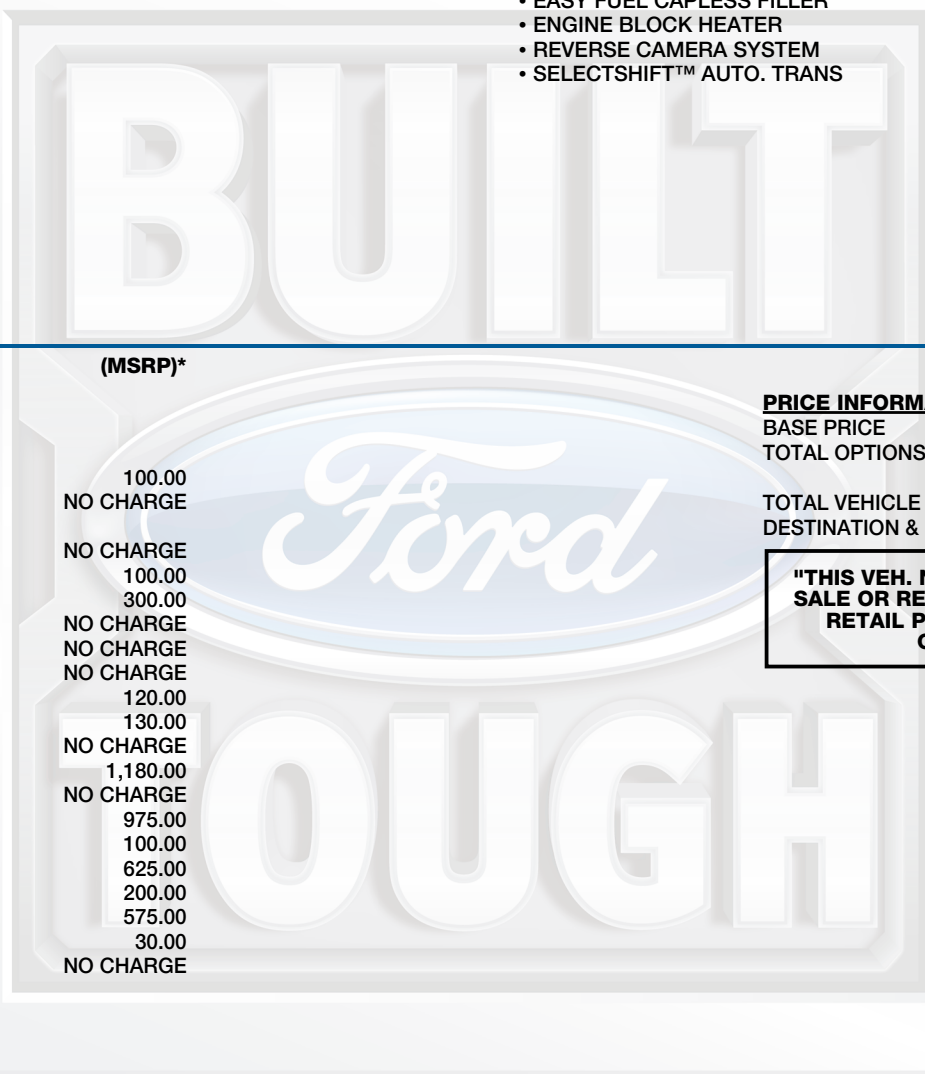

ford.ca

VEHICLE DESCRIPTION

TRANSIT

2024 250 HR CARGO AWD
148" WHEELBASE
3.5L PFDI V6
10-SPEED TRANSMISSION

RK A17640

EXTERIOR
OXFORD WHITE
INTERIOR
DARK PALAZZO GREY VINYL

STANDARD EQUIPMENT

STANDARD EQUIPMENT INCLUDED AT NO EXTRA CHARGE IN THE BASE PRICE BELOW

EXTERIOR

- DAYTIME RUNNING LIGHTS
- WIPERS, VARIABLE INTERVAL

INTERIOR

- LAMPS, DOME/REAR CARGO
- POWER POINTS

FUNCTIONAL

- A/C, MANUAL FRONT
- ABS, POWER 4-WHEEL DISC
- EASY FUEL CAPLESS FILLER
- ENGINE BLOCK HEATER
- REVERSE CAMERA SYSTEM
- SELECTSHIFT™ AUTO. TRANS

SAFETY/SECURITY

- ADVANCETRAC™/ROLL STABILITY CONTROL
- SECURILOCK ANTI-THEFT SYS
- TIRE PRESSURE MONITOR SYS

WARRANTY

- 3 YR/60,000 KM BASIC
- 5YEAR/100,000 KM POWERTRAIN
- ROADSIDE ASSISTANCE 24 HRS

INCLUDED ON THIS VEHICLE

(MSRP)*

OPTIONAL EQUIPMENT/OTHER

2024 MODEL YEAR	100.00
FEDERAL EXCISE TAX	NO CHARGE
OXFORD WHITE	NO CHARGE
PREFERRED EQUIPMENT PKG.101A	NO CHARGE
4.10 LIMITED SLIP AXLE	100.00
REAR COMPARTMENT LIGHTING	300.00
VINYL F/R FLOOR COVERING	NO CHARGE
9150# GVWR PACKAGE	NO CHARGE
50 STATE EMISSIONS	NO CHARGE
REVERSE SENSING SYSTEM	NO CHARGE
KEYLESS ENTRY PAD	120.00
FRONT FOG LAMPS	130.00
ELEC AIR TEMP CONTROL	NO CHARGE
SYNC 4 AM/FM BLUETOOTH	1,180.00
HIGH RES REAR VIEW CAMERA	NO CHARGE
BLIND SPOT ASSIST 1.0	975.00
FRONT OVERHEAD SHELF	100.00
REMOTE START	625.00
VINYL MATS FLOOR COVERING	200.00
BLACK HID HEADLAMPS	575.00
6 SPEAKERS (4 FRONT/2 REAR)	30.00
E-85 FLEX FUEL CAPABLE	NO CHARGE

PRICE INFORMATION

BASE PRICE	$65,995.00
TOTAL OPTIONS/OTHER	4,435.00
TOTAL VEHICLE & OPTIONS/OTHER	70,430.00
DESTINATION & DELIVERY	2,995.00

"THIS VEH. NOT INTENDED FOR SALE OR REGISTRATION IN US" RETAIL PRICES EXCLUDE GST/HST

(MSRP)*

Ask your dealer for the FUEL CONSUMPTION GUIDE or CALL 1-800-387-2000

L/100km NOT APPLICABLE / L/100km NON APPLICABLE

Canada

Demandez le GUIDE DE CONSOMMATION DE CARBURANT à votre concessionnaire ou composez le 1-800-387-2000

**U.S. GOVERNMENT SAFETY RATINGS
COTES DE SÉCURITÉ DU GOUVERNEMENT AMÉRICAIN**

Overall Vehicle Score / Cote globale du véhicule	Not Rated / Non coté	
Frontal Crash / Collision frontale	Driver / Conducteur Passenger / Passager	★★★★
Side Crash / Collision latérale	Front seat / Siège avant Rear seat / Siège arrière	Not Rated / Non coté Not Rated / Non coté
Rollover / Capotage	Not Rated / Non coté	

Star ratings range from 1 to 5 stars (*****), with 5 being the highest. Les cotes varient de 1 à 5 étoiles (*****), 5 étant la cote la plus élevée.

Source: U.S. National Highway Traffic Safety Administration
For more information / Pour de plus amples renseignements
www.safercar.gov

FordPass Connect™

Download the FordPass™ app* and you can:

1. **Access Vehicle Control Features**
2. Remotely start, lock and unlock your vehicle.
   - Locate your vehicle and check approximate fuel range.
   - Receive vehicle health alerts.

1. **Activate 4G LTE Wi-Fi Hotspot**
2. New vehicles include a 3-month or 3GB data (whichever comes first) Wi-Fi trial.
   - Connect up to ten Wi-Fi-equipped devices.

Ask your sales consultant for more details.

Scan code not operational at this time

FOR PLANT USE ONLY

RAMP ONE/TERMINAL UN	CM8G		TOTAL MSRP $73,425.00
RAMP TWO/TERMINAL DEUX		FINAL ASSEMBLY PLANT/USINE DE MONTAGE KANSAS CITY	* MANUFACTURER'S SUGGESTED RETAIL PRICE = MSRP * NOTE: THIS PRICE HAS BEEN DEVELOPED AS A GUIDE. DEALERS MAY SELL FOR LESS AND ARE NOT UNDER ANY OBLIGATION TO ACCEPT THIS SUGGESTED RETAIL PRICE.
METHOD OF TRANSP/MODE DE TRANSPORT	CONVOY	ITEM #: B6-W555 O/T 1	SPECIAL ORDER RA181 N RE 2X 420 001162 01 18 24