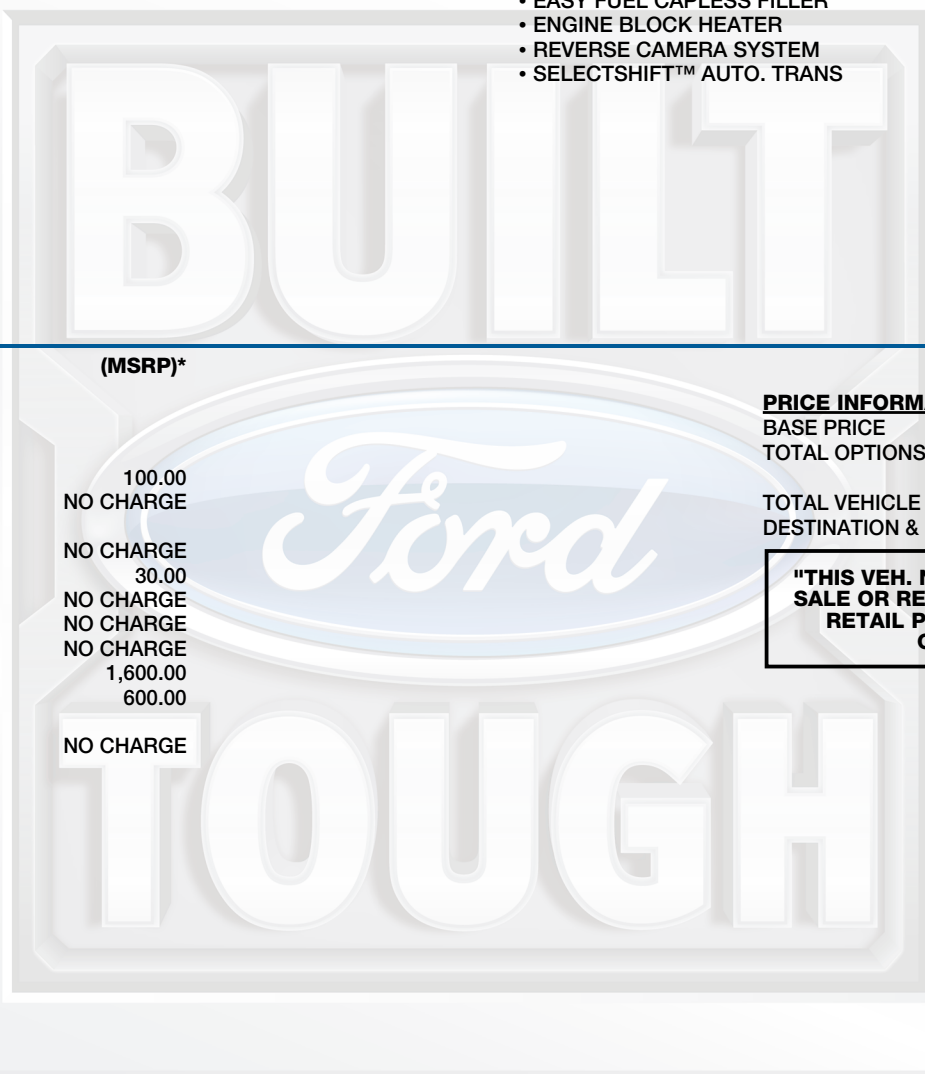

ford.ca

VEHICLE DESCRIPTION

TRANSIT

2025 250 HR CARGO AWD
148" WHEELBASE
3.5L PFDI V6
10-SPEED TRANSMISSION

SK A89439

EXTERIOR
OXFORD WHITE
INTERIOR
DARK PALAZZO GREY VINYL

STANDARD EQUIPMENT

STANDARD EQUIPMENT INCLUDED AT NO EXTRA CHARGE IN THE BASE PRICE BELOW

EXTERIOR

- DAYTIME RUNNING LIGHTS
- WIPERS, VARIABLE INTERVAL

INTERIOR

- LAMPS, DOME/REAR CARGO
- POWER POINTS

FUNCTIONAL

- A/C, MANUAL FRONT
- ABS, POWER 4-WHEEL DISC
- EASY FUEL CAPLESS FILLER
- ENGINE BLOCK HEATER
- REVERSE CAMERA SYSTEM
- SELECTSHIFT™ AUTO. TRANS

SAFETY/SECURITY

- ADVANCETRAC™/ROLL STABILITY CONTROL
- SECURILOCK ANTI-THEFT SYS
- TIRE PRESSURE MONITOR SYS

WARRANTY

- 3 YR/60,000 KM BASIC
- 5YEAR/100,000 KM POWERTRAIN
- ROADSIDE ASSISTANCE 24 HRS

INCLUDED ON THIS VEHICLE

(MSRP)*

OPTIONAL EQUIPMENT/OTHER

- 2025 MODEL YEAR
- FEDERAL EXCISE TAX
- OXFORD WHITE
- PREFERRED EQUIPMENT PKG.101A
- 4.10 LIMITED SLIP AXLE
- TIE DOWN CARGO HOOKS
- 9150# GVWR PACKAGE
- B-PILLAR ASSIST HANDLE
- 50 STATE EMISSIONS
- BULKHEAD W/LOCKABLE DOOR
- LOAD AREA PROTECTION PKG
- .VINYL F/R FLOOR COVERING
- E-85 FLEX FUEL CAPABLE

- 100.00
- NO CHARGE
- NO CHARGE
- 30.00
- NO CHARGE
- NO CHARGE
- NO CHARGE
- 1,600.00
- 600.00
- NO CHARGE

PRICE INFORMATION

BASE PRICE	$68,000.00
TOTAL OPTIONS/OTHER	2,330.00
TOTAL VEHICLE & OPTIONS/OTHER	70,330.00
DESTINATION & DELIVERY	2,995.00

"THIS VEH. NOT INTENDED FOR SALE OR REGISTRATION IN US" RETAIL PRICES EXCLUDE GST/HST

(MSRP)*

Ask your dealer for the FUEL CONSUMPTION GUIDE or CALL 1-800-387-2000

L/100km NOT APPLICABLE / L/100km NON APPLICABLE

Canada

Demandez le GUIDE DE CONSOMMATION DE CARBURANT à votre concessionnaire ou composez le 1-800-387-2000

**U.S. GOVERNMENT SAFETY RATINGS
COTES DE SÉCURITÉ DU GOUVERNEMENT AMÉRICAIN**

Overall Vehicle Score / Cote globale du véhicule	Not Rated / Non coté	
Frontal Crash / Collision frontale	Driver / Conducteur Passenger / Passager	★★★★
Side Crash / Collision latérale	Front seat / Siège avant Rear seat / Siège arrière	Not Rated / Non coté Not Rated / Non coté
Rollover / Capotage	Not Rated / Non coté	

Star ratings range from 1 to 5 stars (*****), with 5 being the highest. Les cotes varient de 1 à 5 étoiles (*****), 5 étant la cote la plus élevée.

Source: U.S. National Highway Traffic Safety Administration
For more information / Pour de plus amples renseignements
www.safercar.gov

FordPass Connect™

1. Download the FordPass™ app* and you can:
2. **Access Vehicle Control Features**
     - Remotely start, lock and unlock your vehicle.
     - Locate your vehicle and check approximate fuel range.
     - Receive vehicle health alerts.
   - **Activate 4G LTE Wi-Fi Hotspot**
     - New vehicles include a 3-month or 3GB data (whichever comes first) Wi-Fi trial.
     - Connect up to ten Wi-Fi-equipped devices.

Ask your sales consultant for more details.

Scan code not operational at this time

FOR PLANT USE ONLY

SOLD TO/ VENDU A Meadowvale Ford Sales & Serv 2230 Battleford Road Mississauga ON CAN L5N 3K6	B10 280	RAMP ONE/ TERMINAL UN CM8G	DEALER NO./ CONCESSIONNAIRE B10 280
SHIP TO (IF OTHER THAN SOLD TO) / EXPÉDIER A (SI AUTRE QUE L'ACHETEUR) National Car Rental Airport Service Road Nisku AB	B6 588	RAMP TWO/ TERMINAL DEUX	FINAL ASSEMBLY PLANT/ USINE DE MONTAGE KANSAS CITY
SHIP THROUGH/ EXPÉDIER VIA KANSAS CITY VPC 8250 NE UNGD P163 KANSAS CITY MO	METHOD OF TRANSP/ MODE DE TRANSPORT CONVOY	ITEM #: B1-046A O/T 5	

TOTAL MSRP $73,325.00

* MANUFACTURER'S SUGGESTED RETAIL PRICE = MSRP
* NOTE: THIS PRICE HAS BEEN DEVELOPED AS A GUIDE. DEALERS MAY SELL FOR LESS AND ARE NOT UNDER ANY OBLIGATION TO ACCEPT THIS SUGGESTED RETAIL PRICE.

1FTBR2X86SKA89439