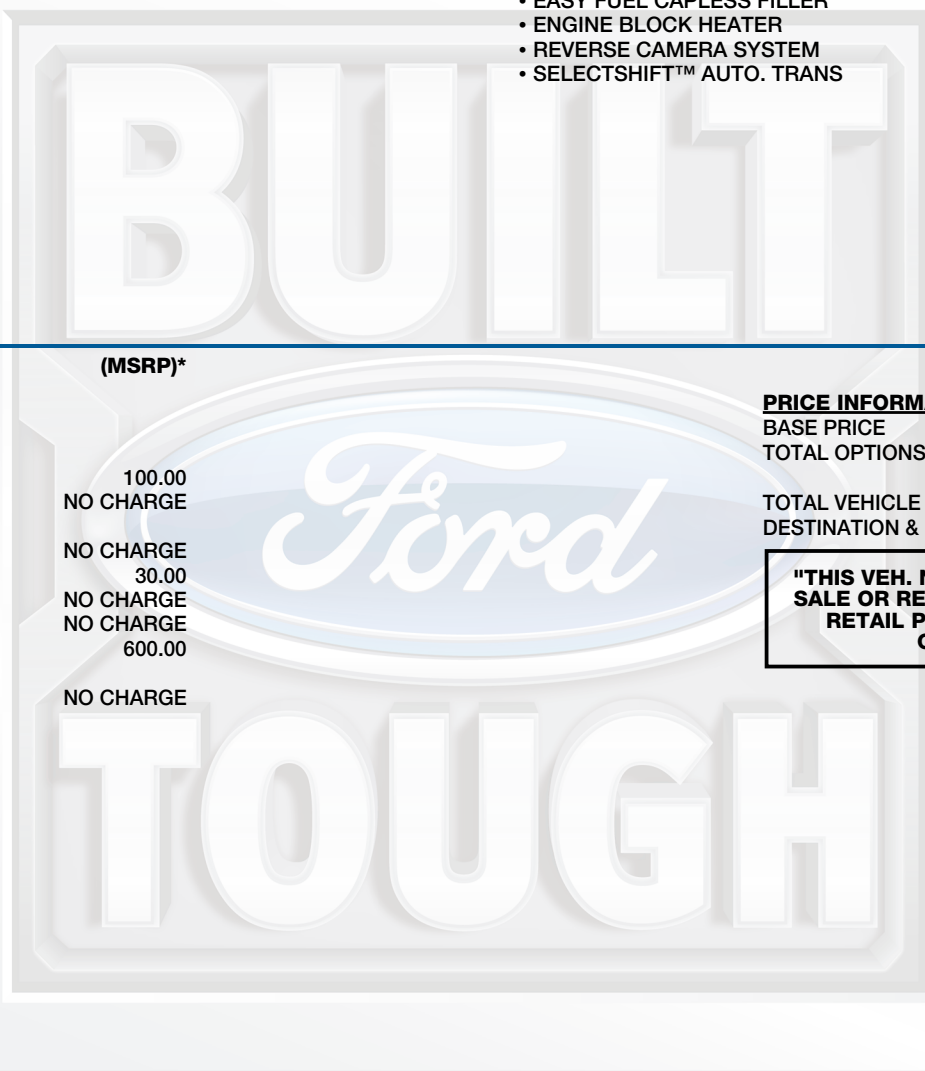

ford.ca

VEHICLE DESCRIPTION

TRANSIT

2025 250 HR CARGO AWD
148" WHEELBASE
3.5L PFDI V6
10-SPEED TRANSMISSION

SK **A81283**

EXTERIOR
OXFORD WHITE
INTERIOR
DARK PALAZZO GREY VINYL

STANDARD EQUIPMENT

STANDARD EQUIPMENT INCLUDED AT NO EXTRA CHARGE IN THE BASE PRICE BELOW

EXTERIOR

- DAYTIME RUNNING LIGHTS
- WIPERS, VARIABLE INTERVAL

INTERIOR

- LAMPS, DOME/REAR CARGO
- POWER POINTS

FUNCTIONAL

- A/C, MANUAL FRONT
- ABS, POWER 4-WHEEL DISC
- EASY FUEL CAPLESS FILLER
- ENGINE BLOCK HEATER
- REVERSE CAMERA SYSTEM
- SELECTSHIFT™ AUTO. TRANS

SAFETY/SECURITY

- ADVANCETRAC™/ROLL STABILITY CONTROL
- SECURILOCK ANTI-THEFT SYS
- TIRE PRESSURE MONITOR SYS

WARRANTY

- 3 YR/60,000 KM BASIC
- 5YEAR/100,000 KM POWERTRAIN
- ROADSIDE ASSISTANCE 24 HRS

INCLUDED ON THIS VEHICLE

(MSRP)*

OPTIONAL EQUIPMENT/OTHER

- 2025 MODEL YEAR
- FEDERAL EXCISE TAX
- OXFORD WHITE
- PREFERRED EQUIPMENT PKG.101A
- 4.10 LIMITED SLIP AXLE
- TIE DOWN CARGO HOOKS
- 9150# GVWR PACKAGE
- 50 STATE EMISSIONS
- LOAD AREA PROTECTION PKG
- .VINYL F/R FLOOR COVERING
- E-85 FLEX FUEL CAPABLE

- 100.00
- NO CHARGE
- NO CHARGE
- 30.00
- NO CHARGE
- NO CHARGE
- 600.00
- NO CHARGE
- NO CHARGE
- NO CHARGE

PRICE INFORMATION

BASE PRICE	$68,000.00
TOTAL OPTIONS/OTHER	730.00
TOTAL VEHICLE & OPTIONS/OTHER	68,730.00
DESTINATION & DELIVERY	2,995.00

"THIS VEH. NOT INTENDED FOR SALE OR REGISTRATION IN US" RETAIL PRICES EXCLUDE GST/HST

(MSRP)*

Ask your dealer for the FUEL CONSUMPTION GUIDE or CALL 1-800-387-2000

L/100km NOT APPLICABLE / L/100km NON APPLICABLE

Canada

Demandez le GUIDE DE CONSOMMATION DE CARBURANT à votre concessionnaire ou composez le 1-800-387-2000

**U.S. GOVERNMENT SAFETY RATINGS
COTES DE SÉCURITÉ DU GOUVERNEMENT AMÉRICAIN**

Overall Vehicle Score / Cote globale du véhicule: Not Rated / Non coté

Frontal Crash / Collision frontale: Driver / Conducteur (4 stars), Passenger / Passager (3 stars)

Side Crash / Collision latérale: Front seat / Siège avant (Not Rated / Non coté), Rear seat / Siège arrière (Not Rated / Non coté)

Rollover / Capotage: Not Rated / Non coté

Star ratings range from 1 to 5 stars (*****), with 5 being the highest. Les cotes varient de 1 à 5 étoiles (*****), 5 étant la cote la plus élevée.

Source: U.S. National Highway Traffic Safety Administration
For more information / Pour de plus amples renseignements
www.safercar.gov

FordPass Connect™

Download the FordPass™ app* and you can:

- **Access Vehicle Control Features**
  - Remotely start, lock and unlock your vehicle.
  - Locate your vehicle and check approximate fuel range.
  - Receive vehicle health alerts.
- **Activate 4G LTE Wi-Fi Hotspot**
  - New vehicles include a 3-month or 3GB data (whichever comes first) Wi-Fi trial.
  - Connect up to ten Wi-Fi-equipped devices.

Ask your sales consultant for more details.

Scan code not operational at this time

FOR PLANT USE ONLY

SOLD TO/VENDU A Meadowvale Ford Sales & Serv 2230 Battleford Road Mississauga ON CAN L5N 3K6	B10 280	RAMP ONE/ TERMINAL UN CM8G	DEALER NO./CONCESSIONNAIRE B10 280
SHIP TO (IF OTHER THAN SOLD TO) / EXPÉDIER A (SI AUTRE QUE L'ACHETEUR) National Car Rental Airport Service Road Nisku AB	B6 588	RAMP TWO/ TERMINAL DEUX	FINAL ASSEMBLY PLANT/ USINE DE MONTAGE KANSAS CITY
SHIP THROUGH/EXPÉDIER VIA	METHOD OF TRANSP / MODE DE TRANSPORT CONVOY	ITEM #: B1-058A O/T 5	

TOTAL MSRP $71,725.00

* MANUFACTURER'S SUGGESTED RETAIL PRICE = MSRP
* NOTE: THIS PRICE HAS BEEN DEVELOPED AS A GUIDE. DEALERS MAY SELL FOR LESS AND ARE NOT UNDER ANY OBLIGATION TO ACCEPT THIS SUGGESTED RETAIL PRICE.

1FTBR2X85SKA81283

Insist on Ford Protect! The only extended service plan fully backed by Ford and honored at every Ford dealership in the US and Canada. See your Ford dealer for additional details, or visit www.ford.ca for more information.