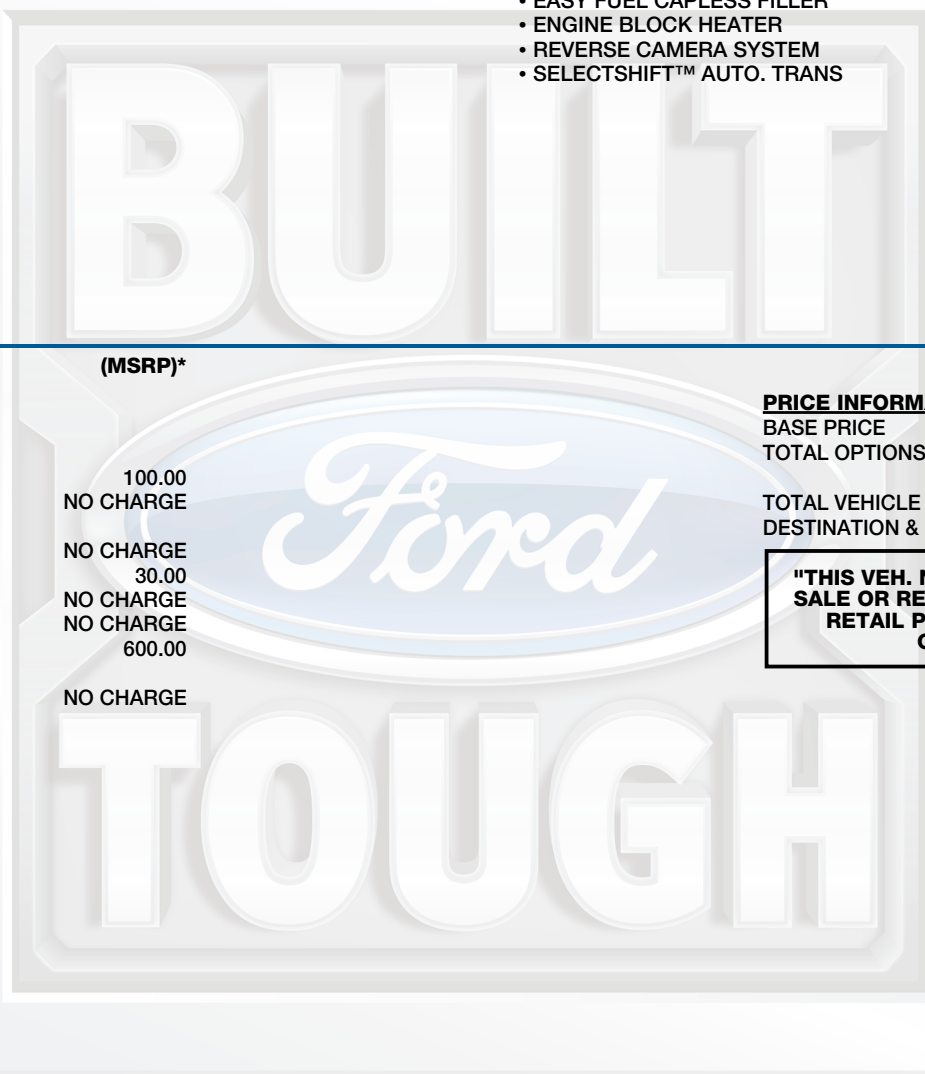

ford.ca

VEHICLE DESCRIPTION

TRANSIT

2025 250 HR CARGO AWD
148" WHEELBASE
3.5L PFDI V6
10-SPEED TRANSMISSION

SK A81282

EXTERIOR
OXFORD WHITE
INTERIOR
DARK PALAZZO GREY VINYL

STANDARD EQUIPMENT

STANDARD EQUIPMENT INCLUDED AT NO EXTRA CHARGE IN THE BASE PRICE BELOW

EXTERIOR

- DAYTIME RUNNING LIGHTS
- WIPERS, VARIABLE INTERVAL

INTERIOR

- LAMPS, DOME/REAR CARGO
- POWER POINTS

FUNCTIONAL

- A/C, MANUAL FRONT
- ABS, POWER 4-WHEEL DISC
- EASY FUEL CAPLESS FILLER
- ENGINE BLOCK HEATER
- REVERSE CAMERA SYSTEM
- SELECTSHIFT™ AUTO. TRANS

SAFETY/SECURITY

- ADVANCETRAC™/ROLL STABILITY CONTROL
- SECURILOCK ANTI-THEFT SYS
- TIRE PRESSURE MONITOR SYS

WARRANTY

- 3 YR/60,000 KM BASIC
- 5 YEAR/100,000 KM POWERTRAIN
- ROADSIDE ASSISTANCE 24 HRS

INCLUDED ON THIS VEHICLE

(MSRP)*

OPTIONAL EQUIPMENT/OTHER

- 2025 MODEL YEAR
- FEDERAL EXCISE TAX
- OXFORD WHITE
- PREFERRED EQUIPMENT PKG.101A
- 4.10 LIMITED SLIP AXLE
- TIE DOWN CARGO HOOKS
- 9150# GVWR PACKAGE
- 50 STATE EMISSIONS
- LOAD AREA PROTECTION PKG
- .VINYL F/R FLOOR COVERING
- E-85 FLEX FUEL CAPABLE

- 100.00
- NO CHARGE
- NO CHARGE
- 30.00
- NO CHARGE
- NO CHARGE
- 600.00
- NO CHARGE

PRICE INFORMATION

BASE PRICE	$68,000.00
TOTAL OPTIONS/OTHER	730.00
TOTAL VEHICLE & OPTIONS/OTHER	68,730.00
DESTINATION & DELIVERY	2,995.00

"THIS VEH. NOT INTENDED FOR SALE OR REGISTRATION IN US" RETAIL PRICES EXCLUDE GST/HST

(MSRP)*

Ask your dealer for the FUEL CONSUMPTION GUIDE or CALL 1-800-387-2000

L/100km NOT APPLICABLE / L/100km NON APPLICABLE

Canada

Demandez le GUIDE DE CONSOMMATION DE CARBURANT à votre concessionnaire ou composez le 1-800-387-2000

**U.S. GOVERNMENT SAFETY RATINGS
COTES DE SÉCURITÉ DU GOUVERNEMENT AMÉRICAIN**

Overall Vehicle Score / Cote globale du véhicule	Not Rated / Non coté	
Frontal Crash / Collision frontale	Driver / Conducteur Passenger / Passager	★★★★
Side Crash / Collision latérale	Front seat / Siège avant Rear seat / Siège arrière	Not Rated / Non coté Not Rated / Non coté
Rollover / Capotage	Not Rated / Non coté	

Star ratings range from 1 to 5 stars (*****), with 5 being the highest. Les cotes varient de 1 à 5 étoiles (*****), 5 étant la cote la plus élevée.

Source: U.S. National Highway Traffic Safety Administration
For more information / Pour de plus amples renseignements
www.safercar.gov

FordPass Connect™

Download the FordPass™ app* and you can:

- **Access Vehicle Control Features**
  - Remotely start, lock and unlock your vehicle.
  - Locate your vehicle and check approximate fuel range.
  - Receive vehicle health alerts.
- **Activate 4G LTE Wi-Fi Hotspot**
  - New vehicles include a 3-month or 3GB data (whichever comes first) Wi-Fi trial.
  - Connect up to ten Wi-Fi-equipped devices.

Ask your sales consultant for more details.

Scan code not operational at this time

FOR PLANT USE ONLY

SOLD TO/ VENDU A Meadowvale Ford Sales & Serv 2230 Battleford Road Mississauga ON CAN L5N 3K6	B10 280	RAMP ONE/ TERMINAL UN CM68	DEALER NO./ CONCESSIONNAIRE B10 280
SHIP TO (IF OTHER THAN SOLD TO) / EXPÉDIER A (SI AUTRE QUE L'ACHETEUR) National Car Rental 10555 - 25 Street NE Calgary AB	B6 587	RAMP TWO/ TERMINAL DEUX	FINAL ASSEMBLY PLANT/ USINE DE MONTAGE KANSAS CITY
SHIP THROUGH/ EXPÉDIER VIA	METHOD OF TRANSP./ MODE DE TRANSPORT CONVOY	ITEM #: B1-071A O/T 5	

TOTAL MSRP $71,725.00

* MANUFACTURER'S SUGGESTED RETAIL PRICE = MSRP
* NOTE: THIS PRICE HAS BEEN DEVELOPED AS A GUIDE. DEALERS MAY SELL FOR LESS AND ARE NOT UNDER ANY OBLIGATION TO ACCEPT THIS SUGGESTED RETAIL PRICE.

1FTBR2X83SKA81282

Insist on Ford Protect! The only extended service plan fully backed by Ford and honored at every Ford dealership in the US and Canada. See your Ford dealer for additional details, or visit www.ford.ca for more information.