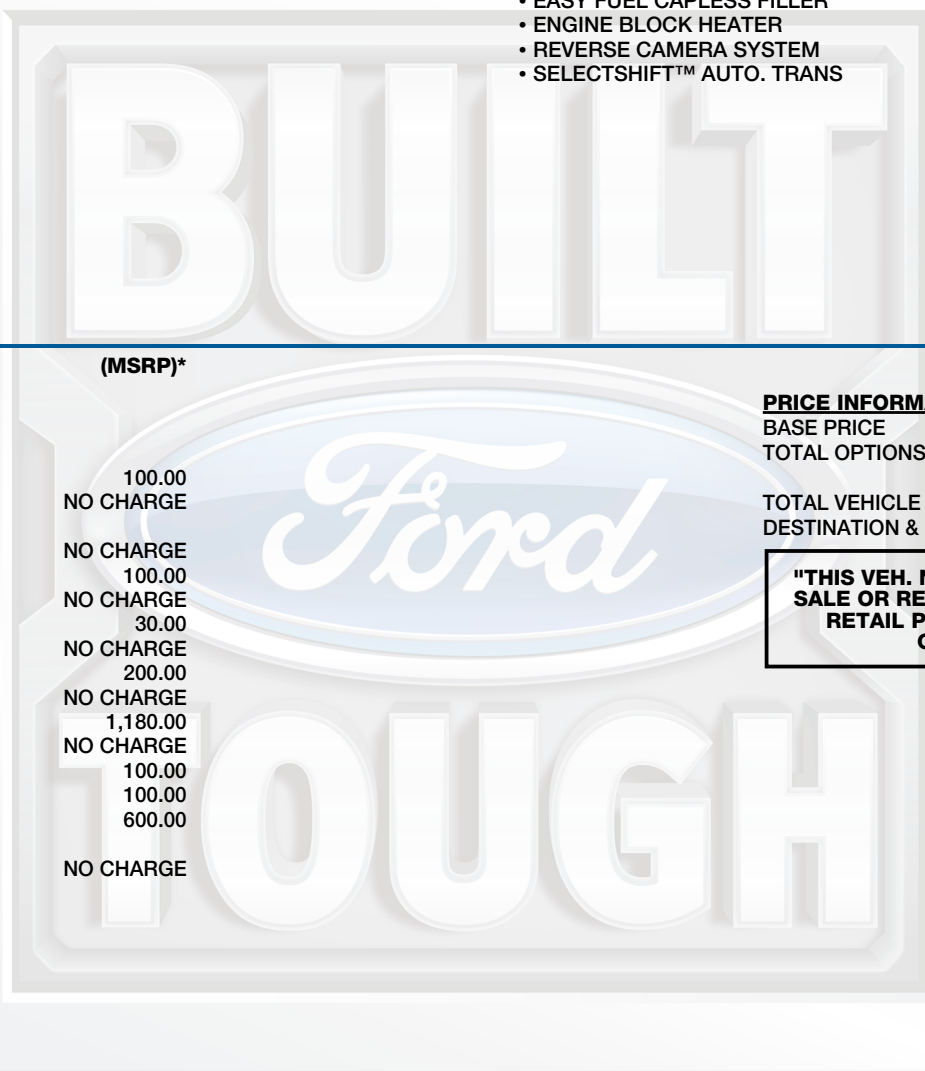

ford.ca

VEHICLE DESCRIPTION

TRANSIT

2025 250 MR CARGO AWD
148" WHEELBASE
3.5L PFDI V6
10-SPEED TRANSMISSION

SK A97509

EXTERIOR
OXFORD WHITE
INTERIOR
DARK PALAZZO GREY VINYL

STANDARD EQUIPMENT

STANDARD EQUIPMENT INCLUDED AT NO EXTRA CHARGE IN THE BASE PRICE BELOW

EXTERIOR

- DAYTIME RUNNING LIGHTS
- WIPERS, VARIABLE INTERVAL

INTERIOR

- LAMPS, DOME/REAR CARGO
- POWER POINTS

FUNCTIONAL

- A/C, MANUAL FRONT
- ABS, POWER 4-WHEEL DISC
- EASY FUEL CAPLESS FILLER
- ENGINE BLOCK HEATER
- REVERSE CAMERA SYSTEM
- SELECTSHIFT™ AUTO. TRANS

SAFETY/SECURITY

- ADVANCETRAC™/ROLL STABILITY CONTROL
- SECURILOCK ANTI-THEFT SYS
- TIRE PRESSURE MONITOR SYS

WARRANTY

- 3 YR/60,000 KM BASIC
- 5 YEAR/100,000 KM POWERTRAIN
- ROADSIDE ASSISTANCE 24 HRS

INCLUDED ON THIS VEHICLE

(MSRP)*

OPTIONAL EQUIPMENT/OTHER

2025 MODEL YEAR	100.00
FEDERAL EXCISE TAX	NO CHARGE
OXFORD WHITE	NO CHARGE
PREFERRED EQUIPMENT PKG.101A	NO CHARGE
3.73 LIMITED SLIP AXLE	NO CHARGE
REAR COMPARTMENT LIGHTING	100.00
9150# GVWR PACKAGE	NO CHARGE
B-PILLAR ASSIST HANDLE	30.00
50 STATE EMISSIONS	NO CHARGE
SHORT-ARM PWR HEAT MIRRORS	200.00
ELEC AIR TEMP CONTROL	NO CHARGE
SYNC 4 AM/FM BLUETOOTH	1,180.00
HIGH RES REAR VIEW CAMERA	NO CHARGE
D-PILLAR ASSIST HANDLES	100.00
2 ADDITIONAL KEYS	100.00
LOAD AREA PROTECTION PKG	600.00
.VINYL F/R FLOOR COVERING	
E-85 FLEX FUEL CAPABLE	NO CHARGE

PRICE INFORMATION

BASE PRICE	$66,700.00
TOTAL OPTIONS/OTHER	2,410.00
TOTAL VEHICLE & OPTIONS/OTHER	69,110.00
DESTINATION & DELIVERY	2,995.00

"THIS VEH. NOT INTENDED FOR SALE OR REGISTRATION IN US" RETAIL PRICES EXCLUDE GST/HST

(MSRP)*

Ask your dealer for the FUEL CONSUMPTION GUIDE or CALL 1-800-387-2000

L/100km NOT APPLICABLE / L/100km NON APPLICABLE

Canada

Demandez le GUIDE DE CONSOMMATION DE CARBURANT à votre concessionnaire ou composez le 1-800-387-2000

**U.S. GOVERNMENT SAFETY RATINGS
COTES DE SÉCURITÉ DU GOUVERNEMENT AMÉRICAIN**

Overall Vehicle Score / Cote globale du véhicule: Not Rated / Non coté

Frontal Crash / Collision frontale: Driver / Conducteur ★★☆☆, Passenger / Passager ★★☆☆

Side Crash / Collision latérale: Front seat / Siège avant Not Rated / Non coté, Rear seat / Siège arrière Not Rated / Non coté

Rollover / Capotage: Not Rated / Non coté

Star ratings range from 1 to 5 stars (★★★★★), with 5 being the highest. Les cotes varient de 1 à 5 étoiles (★★★★★), 5 étant la cote la plus élevée.

Source: U.S. National Highway Traffic Safety Administration
For more information / Pour de plus amples renseignements
www.safercar.gov

FordPass Connect™

Download the FordPass™ app* and you can:

1. **Access Vehicle Control Features**
2. Remotely start, lock and unlock your vehicle.
   - Locate your vehicle and check approximate fuel range.
   - Receive vehicle health alerts.

1. **Activate 4G LTE Wi-Fi Hotspot**
2. New vehicles include a 3-month or 3GB data (whichever comes first) Wi-Fi trial.
   - Connect up to ten Wi-Fi-equipped devices.

Ask your sales consultant for more details.

Scan code not operational at this time

FOR PLANT USE ONLY

SOLD TO/VENDU A Meadowvale Ford Sales & Serv 2230 Battleford Road Mississauga ON CAN L5N 3K6	B10 280	RAMP ONE/ TERMINAL UN CO43	DEALER NO./CONCESSIONNAIRE B10 280
SHIP TO (IF OTHER THAN SOLD TO) / EXPÉDIER A (SI AUTRE QUE L'ACHETEUR)		RAMP TWO/ TERMINAL DEUX	FINAL ASSEMBLY PLANT/ USINE DE MONTAGE KANSAS CITY
SHIP THROUGH/EXPÉDIER VIA	METHOD OF TRANSP / MODE DE TRANSPORT CONVOY	ITEM #: B1-M121 O/T 5	

TOTAL MSRP $72,105.00

* MANUFACTURER'S SUGGESTED RETAIL PRICE = MSRP
* NOTE: THIS PRICE HAS BEEN DEVELOPED AS A GUIDE. DEALERS MAY SELL FOR LESS AND ARE NOT UNDER ANY OBLIGATION TO ACCEPT THIS SUGGESTED RETAIL PRICE.

1FTBR2C80SKA97509