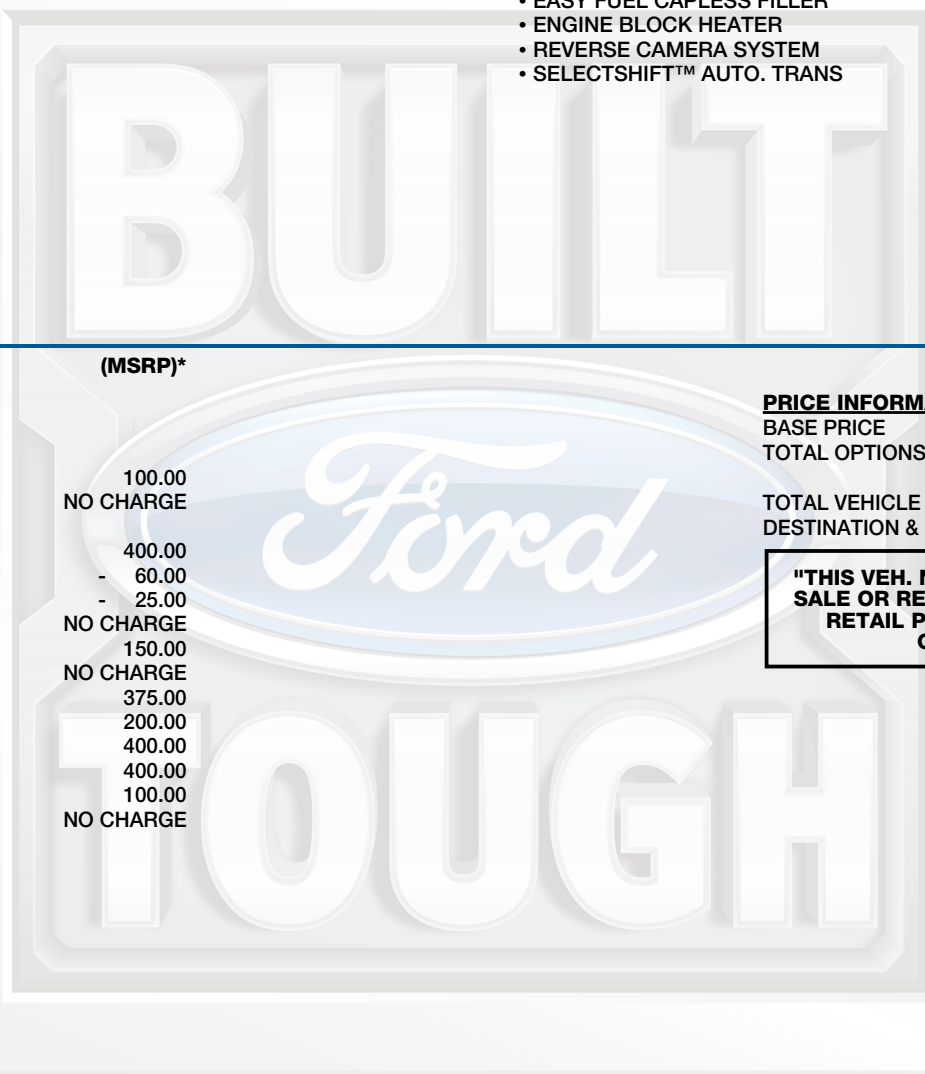

ford.ca

VEHICLE DESCRIPTION

TRANSIT

2023 250 MR CARGO RWD
148" WHEELBASE
3.5L PFDI V6
10-SPEED TRANSMISSION

PK B72203

EXTERIOR
OXFORD WHITE
INTERIOR
DARK PALAZZO GREY CLOTH

STANDARD EQUIPMENT

STANDARD EQUIPMENT INCLUDED AT NO EXTRA CHARGE IN THE BASE PRICE BELOW

EXTERIOR

- DAYTIME RUNNING LIGHTS
- WIPERS, VARIABLE INTERVAL

INTERIOR

- LAMPS, DOME/REAR CARGO
- POWER POINTS

FUNCTIONAL

- A/C, MANUAL FRONT
- ABS, POWER 4-WHEEL DISC
- EASY FUEL CAPLESS FILLER
- ENGINE BLOCK HEATER
- REVERSE CAMERA SYSTEM
- SELECTSHIFT™ AUTO. TRANS

SAFETY/SECURITY

- ADVANCETRAC™/ROLL STABILITY CONTROL
- SECURILOCK ANTI-THEFT SYS
- TIRE PRESSURE MONITOR SYS

WARRANTY

- 3 YR/60,000 KM BASIC
- 5 YEAR/100,000 KM POWERTRAIN
- ROADSIDE ASSISTANCE 24 HRS

INCLUDED ON THIS VEHICLE

OPTIONAL EQUIPMENT/OTHER

- 2023 MODEL YEAR
- FEDERAL EXCISE TAX
- OXFORD WHITE
- PREFERRED EQUIPMENT PKG.101A
- 3.73 LIMITED SLIP AXLE
- AUTO START STOP REMOVAL
- WIFI 4G LTE HOTSPOT DELETE
- 9070# GVWR PACKAGE
- 2WAY DRV/PASS PALAZZO CLOTH
- 50 STATE EMISSIONS
- REVERSE SENSING SYSTEM
- SHORT-ARM PWR HEAT MIRRORS
- CRUISE CONTROL
- RUNNING BOARD
- 2 ADDITIONAL KEYS
- E-85 FLEX FUEL CAPABLE

(MSRP)*

100.00
NO CHARGE
400.00
- 60.00
- 25.00
NO CHARGE
150.00
NO CHARGE
375.00
200.00
400.00
400.00
100.00
NO CHARGE

PRICE INFORMATION

BASE PRICE	$57,390.00
TOTAL OPTIONS/OTHER	2,040.00
TOTAL VEHICLE & OPTIONS/OTHER	59,430.00
DESTINATION & DELIVERY	2,995.00

(MSRP)*

"THIS VEH. NOT INTENDED FOR SALE OR REGISTRATION IN US" RETAIL PRICES EXCLUDE GST/HST

	RAMP ONE/ TERMINAL UN		TOTAL MSRP $62,425.00
	CM8G		
	RAMP TWO/ TERMINAL DEUX	FINAL ASSEMBLY PLANT/ USINE DE MONTAGE	* MANUFACTURER'S SUGGESTED RETAIL PRICE = MSRP * NOTE: THIS PRICE HAS BEEN DEVELOPED AS A GUIDE. DEALERS MAY SELL FOR LESS AND ARE NOT UNDER ANY OBLIGATION TO ACCEPT THIS SUGGESTED RETAIL PRICE.
		KANSAS CITY	
	METHOD OF TRANSP/ MODE DE TRANSPORT	ITEM #: A6-2394 O/T 2	
	CONVOY	F161 R TE 2X 330 000020 03 28 24	

ENERGUIDE

Ask your dealer for the FUEL CONSUMPTION GUIDE or
CALL 1-800-387-2000

L/100km NOT APPLICABLE / L/100km NON APPLICABLE

Canada

Demandez le GUIDE DE CONSOMMATION DE CARBURANT à votre concessionnaire ou composez le 1-800-387-2000

**U.S. GOVERNMENT SAFETY RATINGS
COTES DE SÉCURITÉ DU GOUVERNEMENT AMÉRICAIN**

Overall Vehicle Score / Cote globale du véhicule		Not Rated / Non coté
Frontal Crash / Collision frontale	Driver / Conducteur Passenger / Passager	★★★★
Side Crash / Collision latérale	Front seat / Siège avant Rear seat / Siège arrière	Not Rated / Non coté Not Rated / Non coté
Rollover / Capotage		Not Rated / Non coté

Star ratings range from 1 to 5 stars (*****), with 5 being the highest.
Les cotes varient de 1 à 5 étoiles (*****), 5 étant la cote la plus élevée.

**Source: U.S. National Highway Traffic Safety Administration
For more information / Pour de plus amples renseignements
www.safercar.gov**

FordPass Connect™

1. Download the FordPass™ app* and you can:
2. **Access Vehicle Control Features**
     - Remotely start, lock and unlock your vehicle.
     - Locate your vehicle and check approximate fuel range.
     - Receive vehicle health alerts.
   - **Activate 4G LTE Wi-Fi Hotspot**
     - New vehicles include a 3-month or 3GB data (whichever comes first) Wi-Fi trial.
     - Connect up to ten Wi-Fi-equipped devices.

The FordPass Connect™ modem is active and sending vehicle data (e.g., diagnostics) to Ford. See in-vehicle Settings for connectivity options.

Scan code not operational at this time

FOR PLANT USE ONLY

Ford FORD PROTECT
Insist on Ford Protect! The only extended service plan fully backed by Ford and honored at every Ford dealership in the US and Canada. See your Ford dealer for additional details, or visit www.ford.ca for more information.