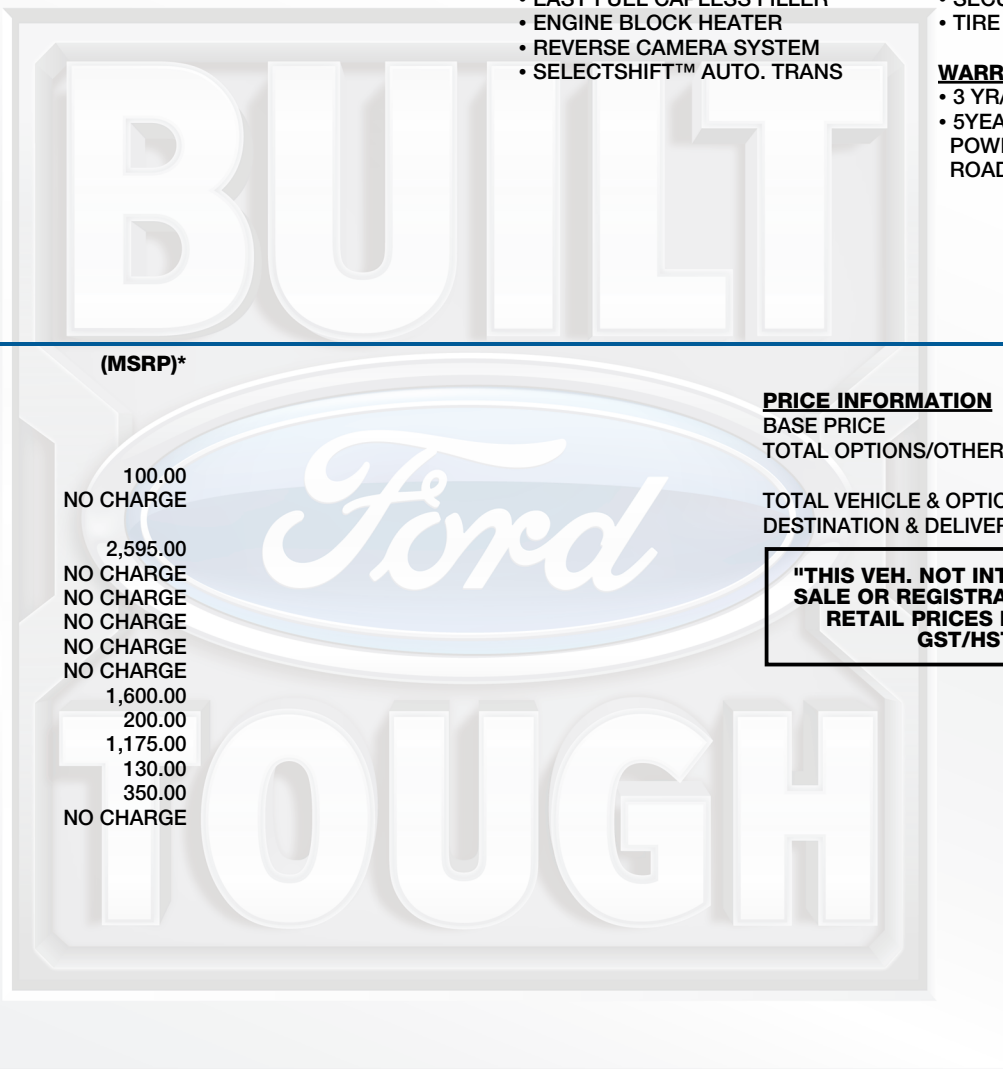

ford.ca

VEHICLE DESCRIPTION

TRANSIT

2024 350 HD HR CARGO AWD
148" WHEELBASE
3.5L ECOBOOST V6
10-SPEED TRANSMISSION

EXTERIOR
OXFORD WHITE
INTERIOR
EBONY CLOTH

RK A48639

STANDARD EQUIPMENT

STANDARD EQUIPMENT INCLUDED AT NO EXTRA CHARGE IN THE BASE PRICE BELOW

EXTERIOR

- DAYTIME RUNNING LIGHTS
- WIPERS, VARIABLE INTERVAL

INTERIOR

- LAMPS, DOME/REAR CARGO
- POWER POINTS

FUNCTIONAL

- A/C, MANUAL FRONT
- ABS, POWER 4-WHEEL DISC
- EASY FUEL CAPLESS FILLER
- ENGINE BLOCK HEATER
- REVERSE CAMERA SYSTEM
- SELECTSHIFT™ AUTO. TRANS

SAFETY/SECURITY

- ADVANCETRAC™/ROLL STABILITY CONTROL
- SECURILOCK ANTI-THEFT SYS
- TIRE PRESSURE MONITOR SYS

WARRANTY

- 3 YR/60,000 KM BASIC
- 5YEAR/100,000 KM POWERTRAIN
- ROADSIDE ASSISTANCE 24 HRS

INCLUDED ON THIS VEHICLE

(MSRP)*

OPTIONAL EQUIPMENT/OTHER

2024 MODEL YEAR	100.00
FEDERAL EXCISE TAX	NO CHARGE
OXFORD WHITE	NO CHARGE
PREFERRED EQUIPMENT PKG.101A	NO CHARGE
3.5L ECOBOOST V6	2,595.00
3.73 LIMITED SLIP AXLE	NO CHARGE
9900# GVWR PACKAGE	NO CHARGE
2WAY D/P NO ARM REST EB CLTH	NO CHARGE
B-PILLAR ASSIST HANDLE	NO CHARGE
50 STATE EMISSIONS	NO CHARGE
BULKHEAD W/LOCKABLE DOOR	1,600.00
SHORT-ARM PWR HEAT MIRRORS	200.00
HD CARGO FLOOR COVERING	1,175.00
AUX HEAT/AC PREP W/OUT CNTL	130.00
EXTENDED FUEL TANK (117 L)	350.00
HEAVY-DUTY SCUFF PLATE KIT	NO CHARGE

PRICE INFORMATION

BASE PRICE	$69,195.00
TOTAL OPTIONS/OTHER	6,150.00
TOTAL VEHICLE & OPTIONS/OTHER	75,345.00
DESTINATION & DELIVERY	2,995.00

"THIS VEH. NOT INTENDED FOR SALE OR REGISTRATION IN US" RETAIL PRICES EXCLUDE GST/HST

(MSRP)*

Ask your dealer for the FUEL CONSUMPTION GUIDE or CALL 1-800-387-2000

L/100km NOT APPLICABLE / L/100km NON APPLICABLE

Canada

Demandez le GUIDE DE CONSOMMATION DE CARBURANT à votre concessionnaire ou composez le 1-800-387-2000

**U.S. GOVERNMENT SAFETY RATINGS
COTES DE SÉCURITÉ DU GOUVERNEMENT AMÉRICAIN**

Overall Vehicle Score / Cote globale du véhicule	Not Rated / Non coté	
Frontal Crash / Collision frontale	Driver / Conducteur Passenger / Passager	★★★★
Side Crash / Collision latérale	Front seat / Siège avant Rear seat / Siège arrière	Not Rated / Non coté Not Rated / Non coté
Rollover / Capotage	Not Rated / Non coté	

Star ratings range from 1 to 5 stars (*****), with 5 being the highest. Les cotes varient de 1 à 5 étoiles (*****), 5 étant la cote la plus élevée.

Source: U.S. National Highway Traffic Safety Administration
For more information / Pour de plus amples renseignements
www.safercar.gov

FordPass Connect™

Download the FordPass™ app* and you can:

1. **Access Vehicle Control Features**
2. Remotely start, lock and unlock your vehicle.
   - Locate your vehicle and check approximate fuel range.
   - Receive vehicle health alerts.

1. **Activate 4G LTE Wi-Fi Hotspot**
2. New vehicles include a 3-month or 3GB data (whichever comes first) Wi-Fi trial.
   - Connect up to ten Wi-Fi-equipped devices.

Ask your sales consultant for more details.

Scan code not operational at this time

FOR PLANT USE ONLY

RAMP ONE/ TERMINAL UN	CM8G	TOTAL MSRP $78,340.00
RAMP TWO/ TERMINAL DEUX	FINAL ASSEMBLY PLANT/ USINE DE MONTAGE KANSAS CITY	
METHOD OF TRANSP/ MODE DE TRANSPORT	CONVOY	ITEM #: B7-A629 O/T 1 SPECIAL ORDER RC082 N RE 2X 435 000307 03 08 24

* MANUFACTURER'S SUGGESTED RETAIL PRICE = MSRP

* NOTE: THIS PRICE HAS BEEN DEVELOPED AS A GUIDE. DEALERS MAY SELL FOR LESS AND ARE NOT UNDER ANY OBLIGATION TO ACCEPT THIS SUGGESTED RETAIL PRICE.